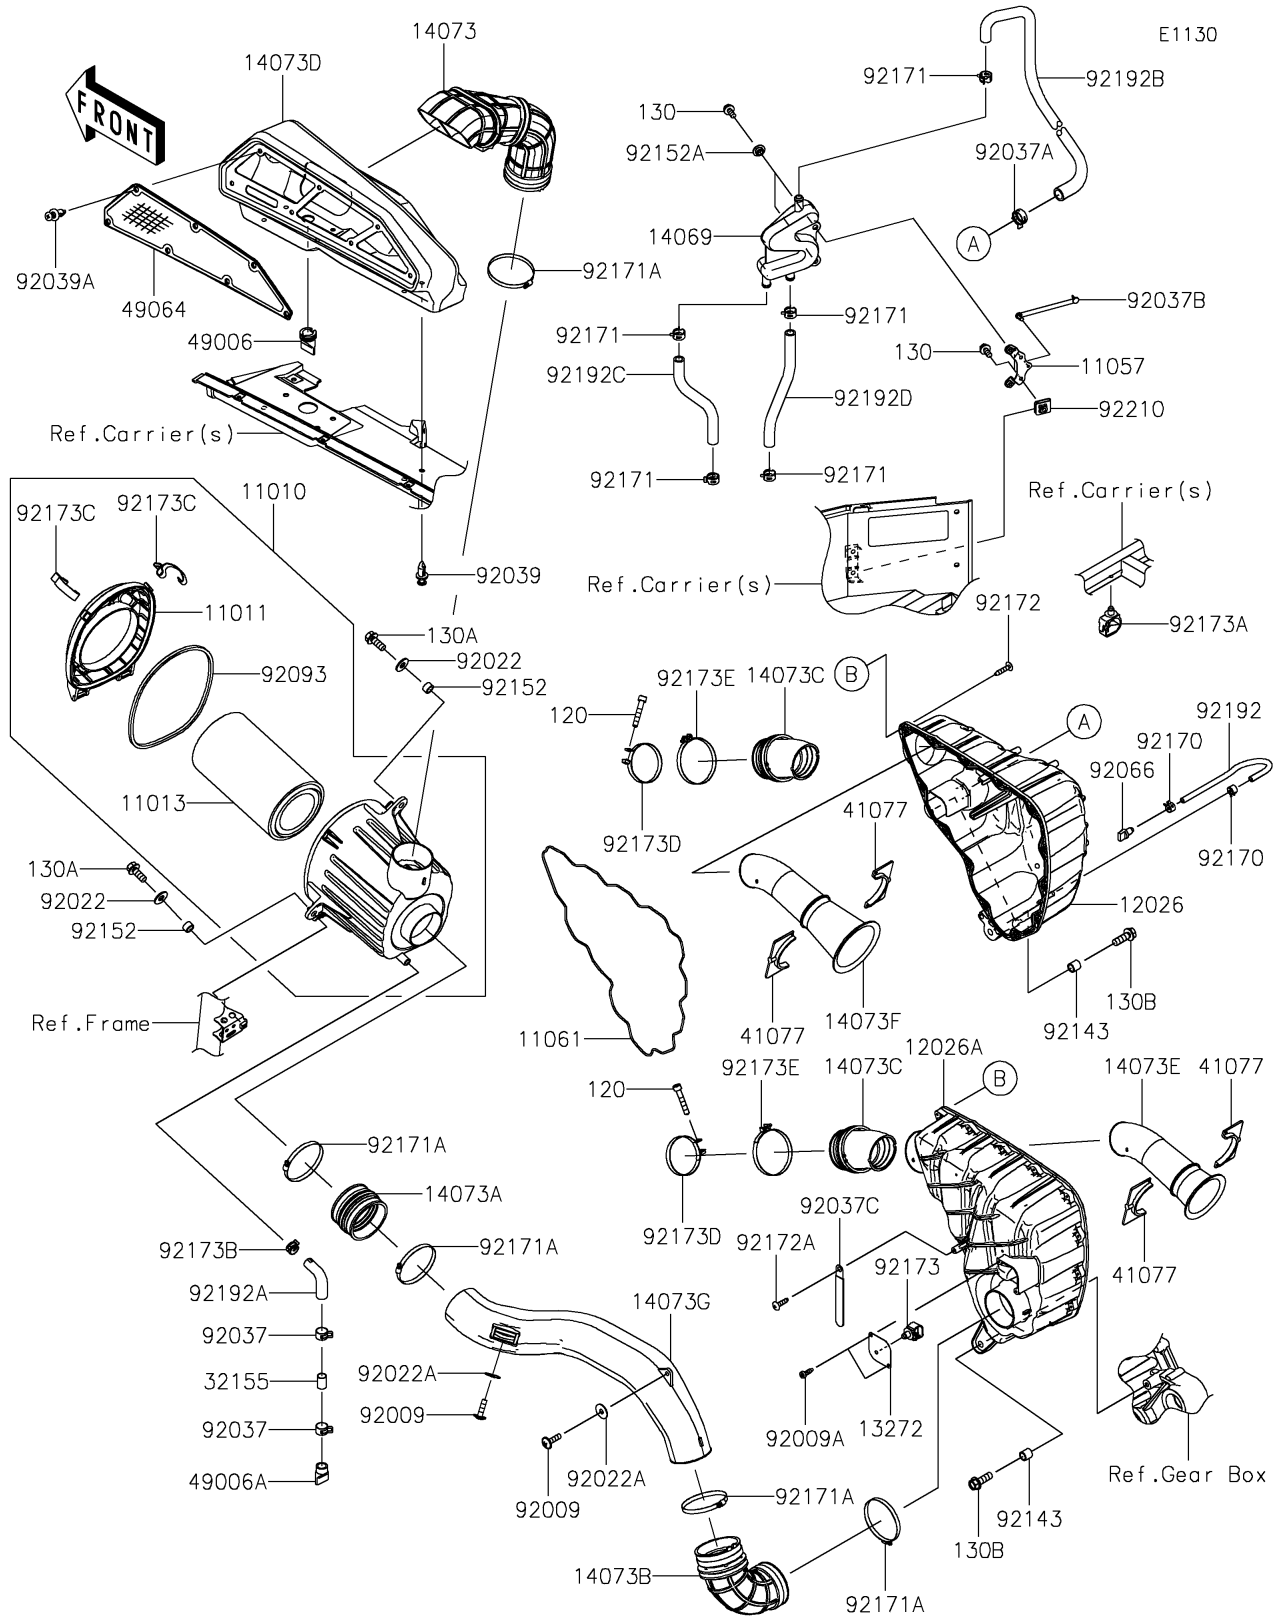

2026 TERYX KRX® 1000

PARTS DIAGRAM

Air Cleaner

2026 TERYX KRX® 1000

PARTS LIST

Air Cleaner

ITEM NAME	PART NUMBER	QUANTITY
FILTER-ASSY-AIR (Ref # 11010)	11010-0900	1
CASE-AIR FILTER,UPP (Ref # 11011)	11011-0905	1
ELEMENT-AIR FILTER (Ref # 11013)	11013-0782	1
BRACKET,BREATHER (Ref # 11057)	11057-2431	1
GASKET,CHAMBER (Ref # 11061)	11061-1312	1
CHAMBER,RH (Ref # 12026)	12026-0019	1
CHAMBER,LH (Ref # 12026A)	12026-0020	1
PLATE,TEMP SENSOR (Ref # 13272)	13272-2711	1
BREATHER (Ref # 14069)	14069-0032	1
DUCT,INTAKE,DIRTYSIDE (Ref # 14073)	14073-0922	1
DUCT,A/F CASE (Ref # 14073A)	14073-0923	1
DUCT,CHAMBER (Ref # 14073B)	14073-0925	1
DUCT,CHAMBER-THROTTLE (Ref # 14073C)	14073-0931	2
DUCT,INTAKE,DIRTYSIDE BOX (Ref # 14073D)	14073-0954	1
DUCT,INTAKE,#1 CYLINDER (Ref # 14073E)	14073-0956	1
DUCT,INTAKE,#2 CYLINDER (Ref # 14073F)	14073-0957	1
DUCT,A/F CASE-CHAMBER (Ref # 14073G)	14073-0963	1
PIPE,DRAIN (Ref # 32155)	32155-4087	1
ADAPTER (Ref # 41077)	41077-0737	4
BOOT (Ref # 49006)	49006-0633	1
BOOT (Ref # 49006A)	49006-1292	1
FILTER-AIR (Ref # 49064)	49064-0012	1
SCREW,6X22 (Ref # 92009)	92009-1441	2
SCREW,TAPPING,5X16 (Ref # 92009A)	92009-1984	2
WASHER,8.5X20X1.6 (Ref # 92022)	92022-1561	2
WASHER,PLAIN,6.5X20X1 (Ref # 92022A)	92022-165	2
CLAMP,HOSE CLIP (Ref # 92037)	92037-1460	2
CLAMP (Ref # 92037A)	92037-1594	1
CLAMP,SPEED,L=80.5 (Ref # 92037B)	92037-1903	1