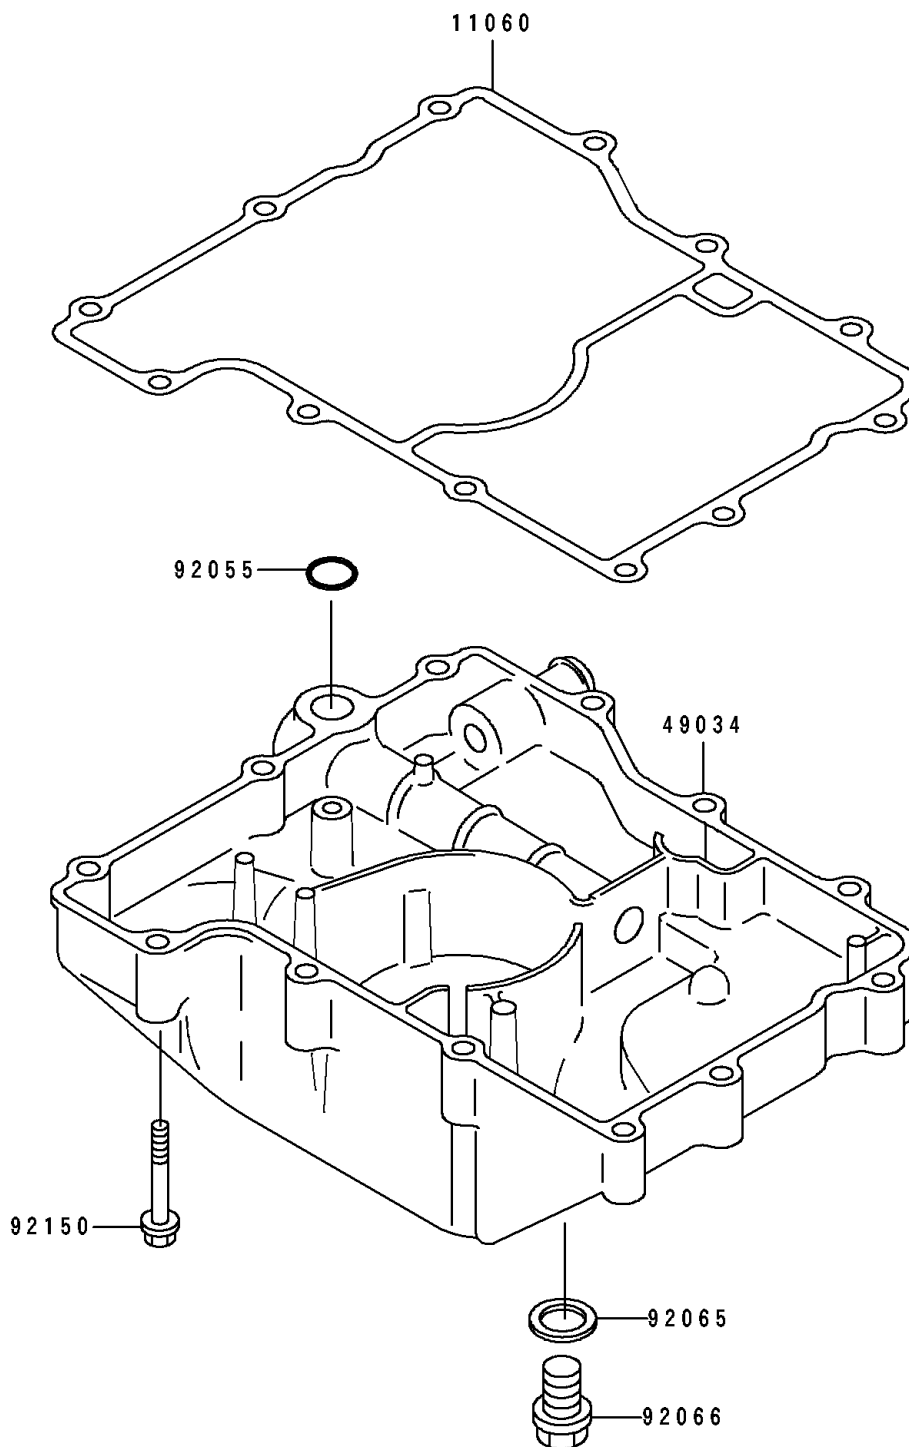

1993 Ninja® ZX™-7R

PARTS DIAGRAM

Breather Cover/Oil Pan

E1432

1993 Ninja[®] ZX[™]-7R

PARTS LIST

Breather Cover/Oil Pan

ITEM NAME

PART NUMBER

QUANTITY
