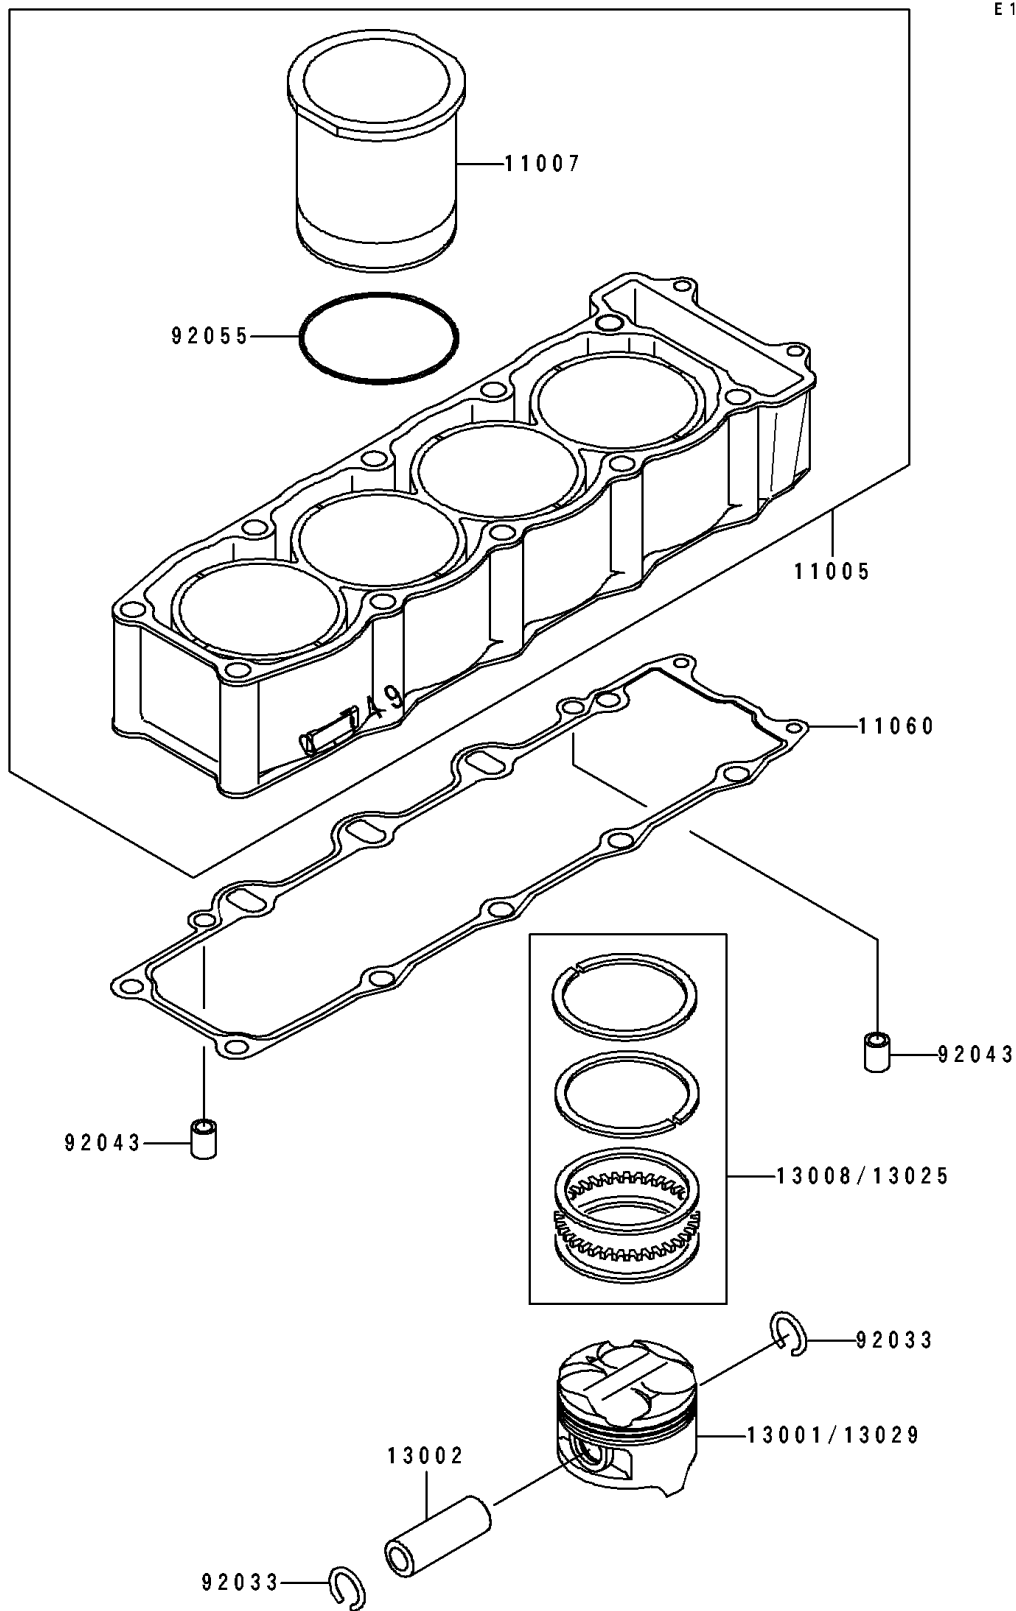

1993 Ninja® ZX™-7R

PARTS DIAGRAM

Cylinder/Piston(s)

Kawasaki

Let the Good Times Roll®

E1120