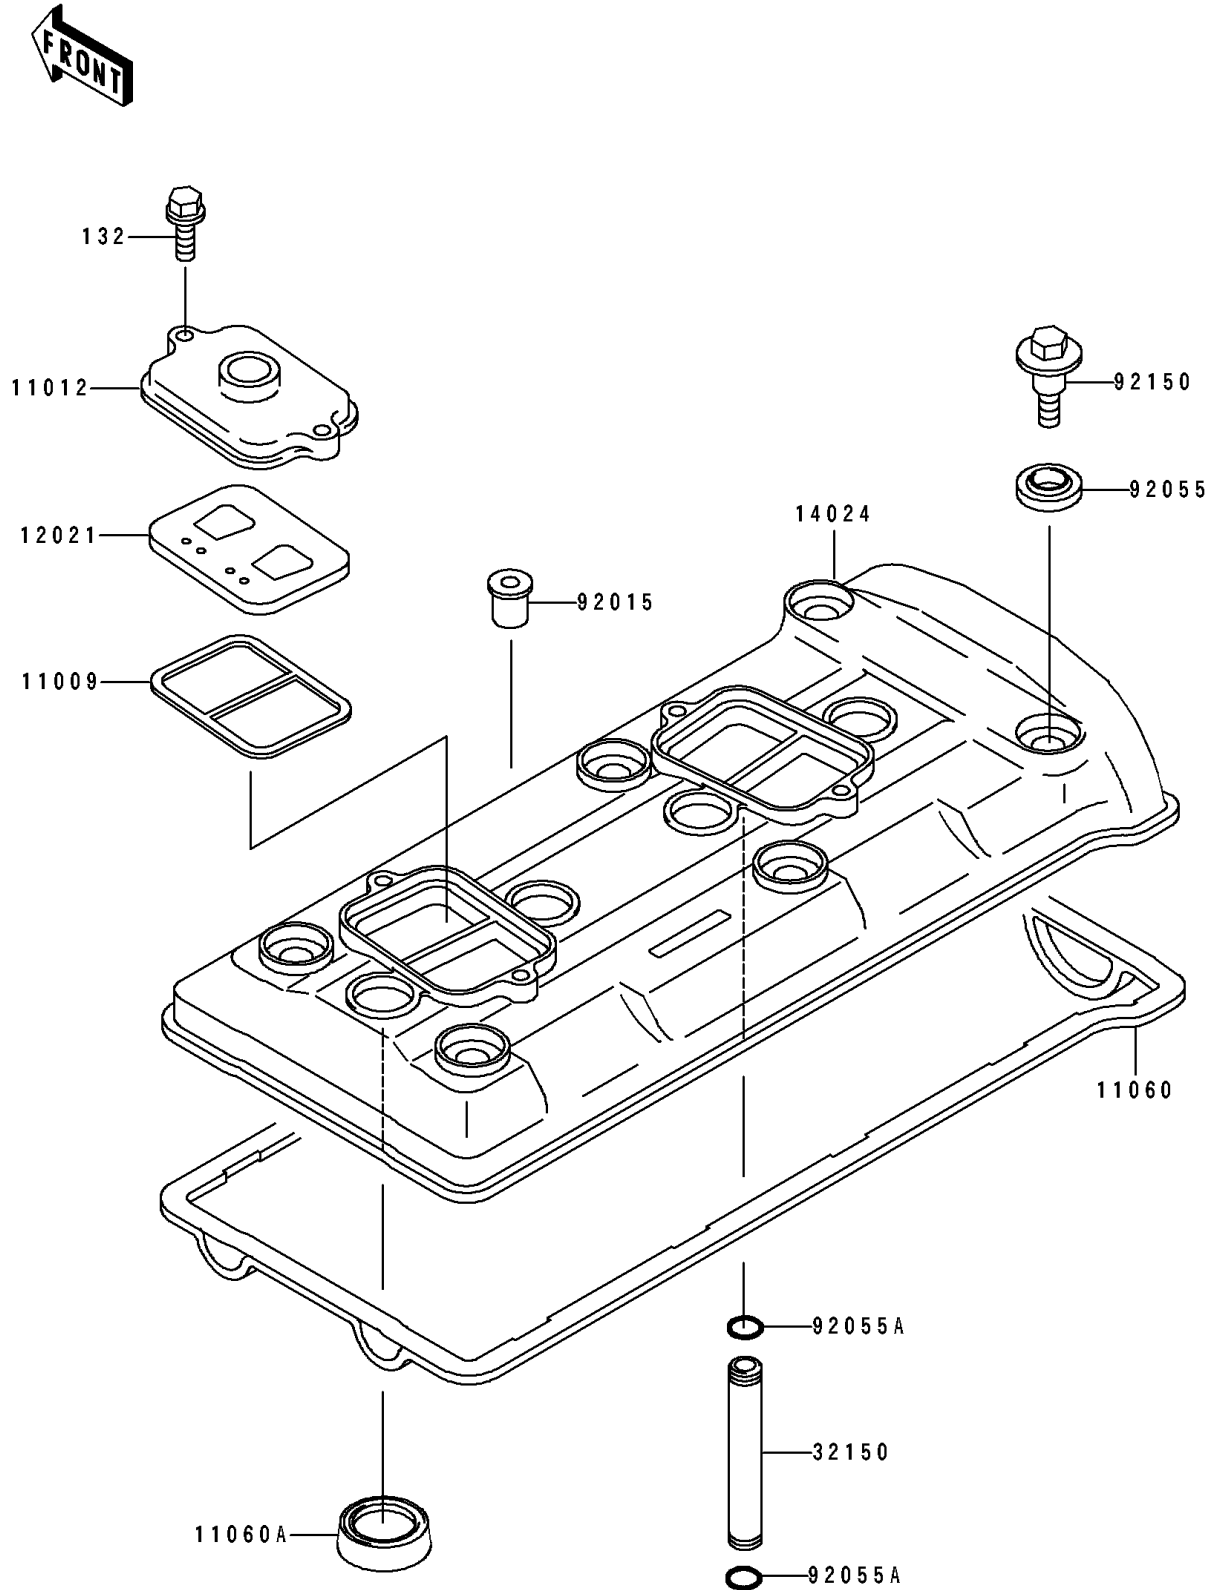

1993 Ninja® ZX™-7R

PARTS DIAGRAM

Cylinder Head Cover

E1112

1993 Ninja[®] ZX[™]-7R

PARTS LIST

Cylinder Head Cover

ITEM NAME

PART NUMBER

QUANTITY
