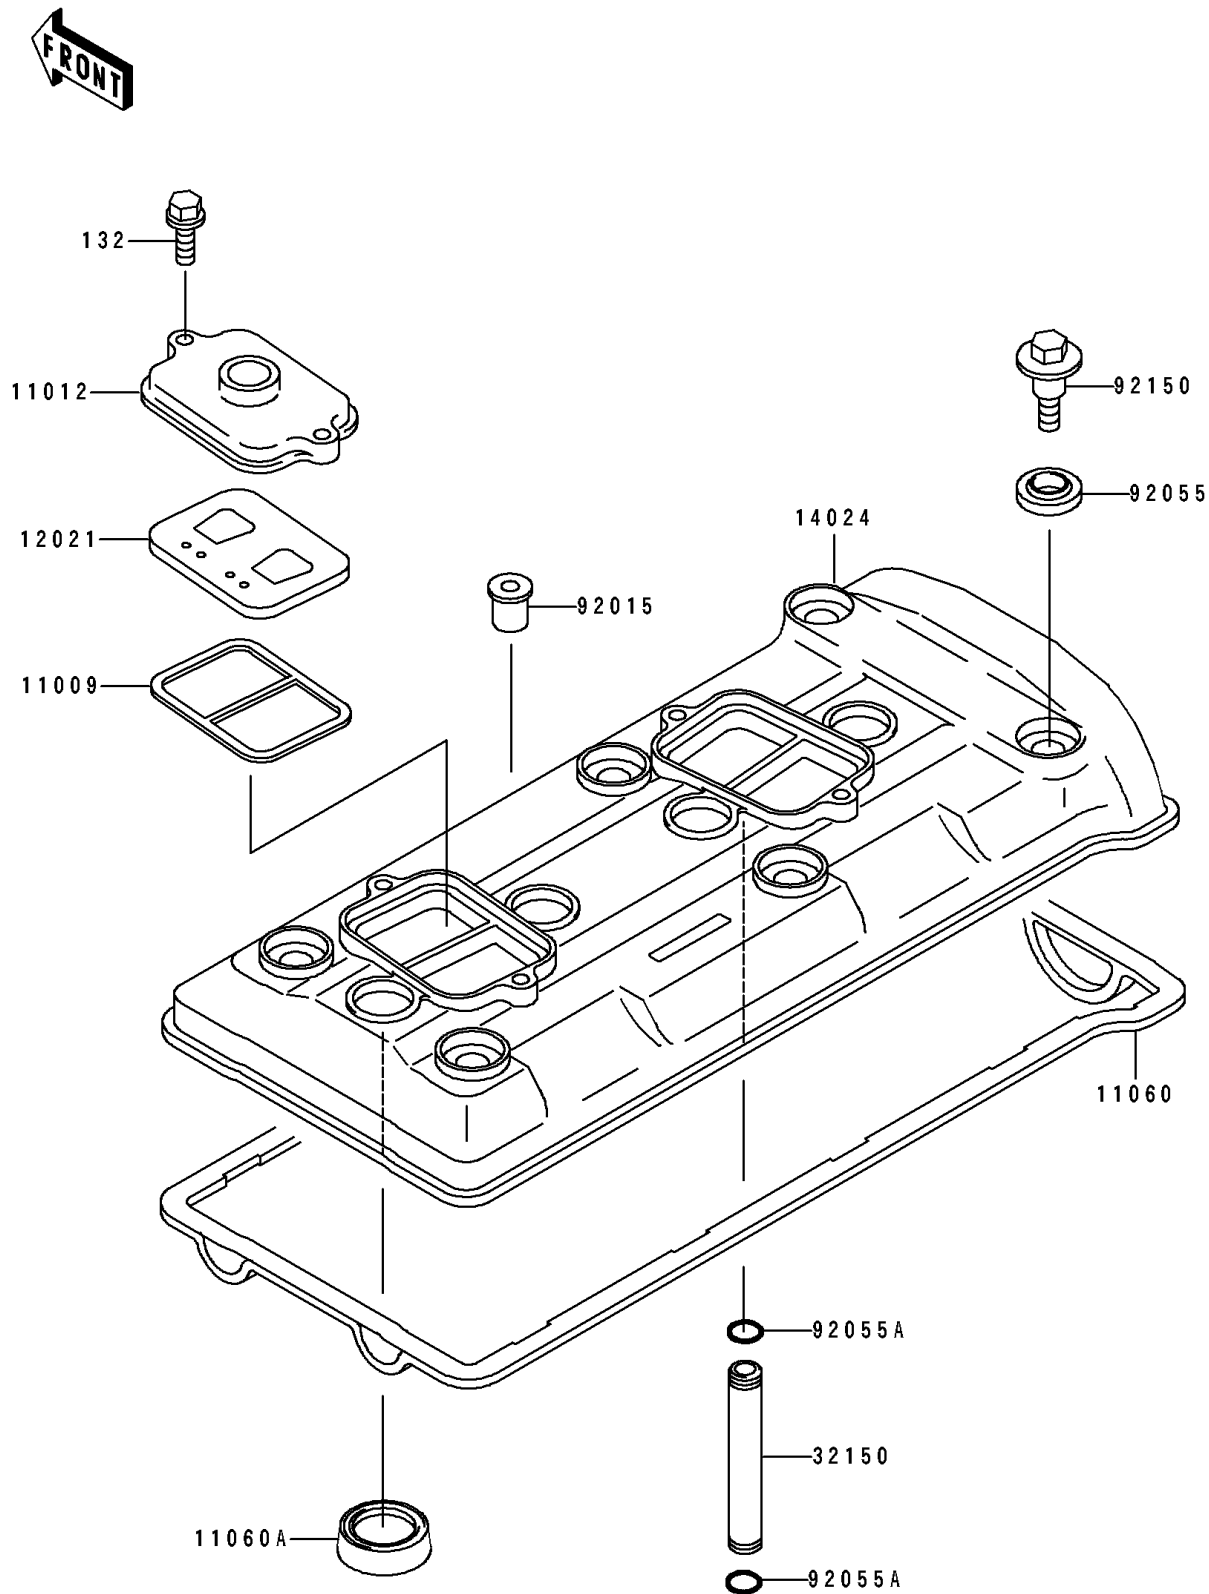

1993 Ninja[®] ZX[™]-7R

PARTS DIAGRAM

Cylinder Head Cover

Kawasaki

Let the Good Times Roll[®]

E1112

1993 Ninja® ZX™-7R

PARTS LIST

Cylinder Head Cover

ITEM NAME	PART NUMBER	QUANTITY
GASKET, REED VALVE (Ref # 11009)	11009-1857	2
CAP, REED VALVE (Ref # 11012)	11012-1758	2
GASKET, HEAD COVER (Ref # 11060)	11060-1076	1
GASKET, PLUG (Ref # 11060A)	11060-1077	4
VALVE-ASSY-REED (Ref # 12021)	12021-1053	2
COVER, HEAD (Ref # 14024)	14024-1996	1
PIPE, AIR SWITCH (Ref # 32150)	32150-1793	4
NUT (Ref # 92015)	92015-1700	1
RING-O, HEAD COVER BOLT (Ref # 92055)	92055-1352	6
RING-O, 9X1.5 (Ref # 92055A)	92055-1509	8
BOLT, HEAD COVER (Ref # 92150)	92150-1447	6
BOLT-FLANGED-SMALL (Ref # 132)	132G0620	4