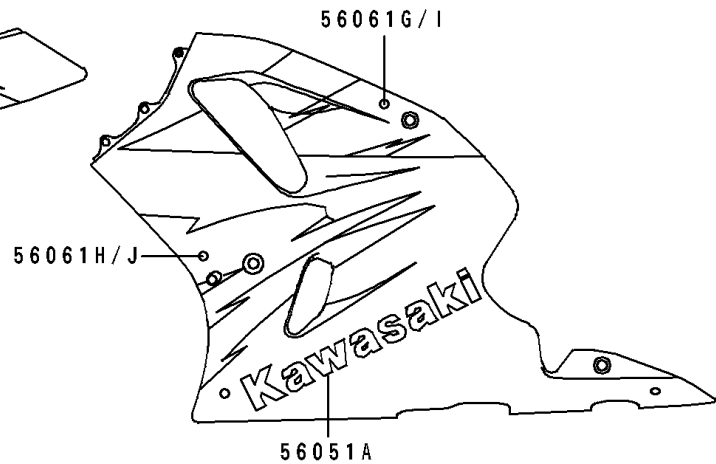

## PARTS DIAGRAM

Decals(Green/White)(ZX750-L3)

F2861D