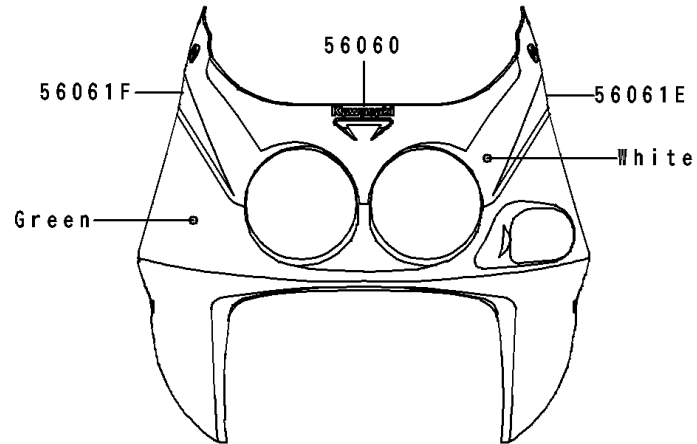

## PARTS DIAGRAM

Decals(Green/White)(ZX750-L3)

F2861D