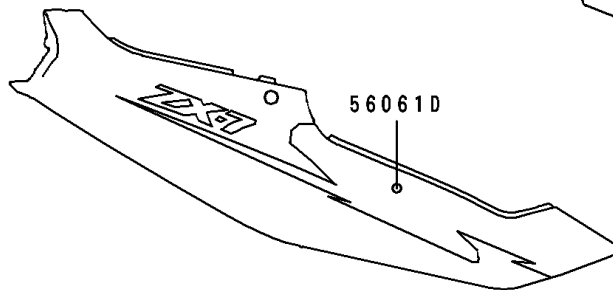

## PARTS DIAGRAM

Decals(Green/White)(ZX750-L3)

F2861D