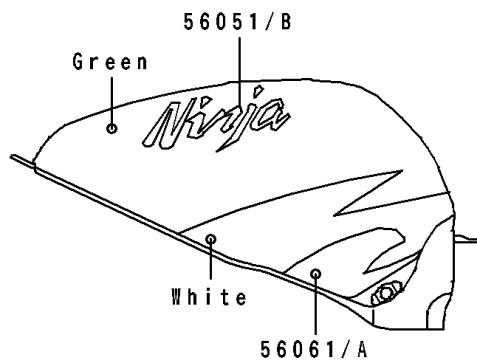

## PARTS DIAGRAM

Decals(Green/White)(ZX750-L3)

F2861D