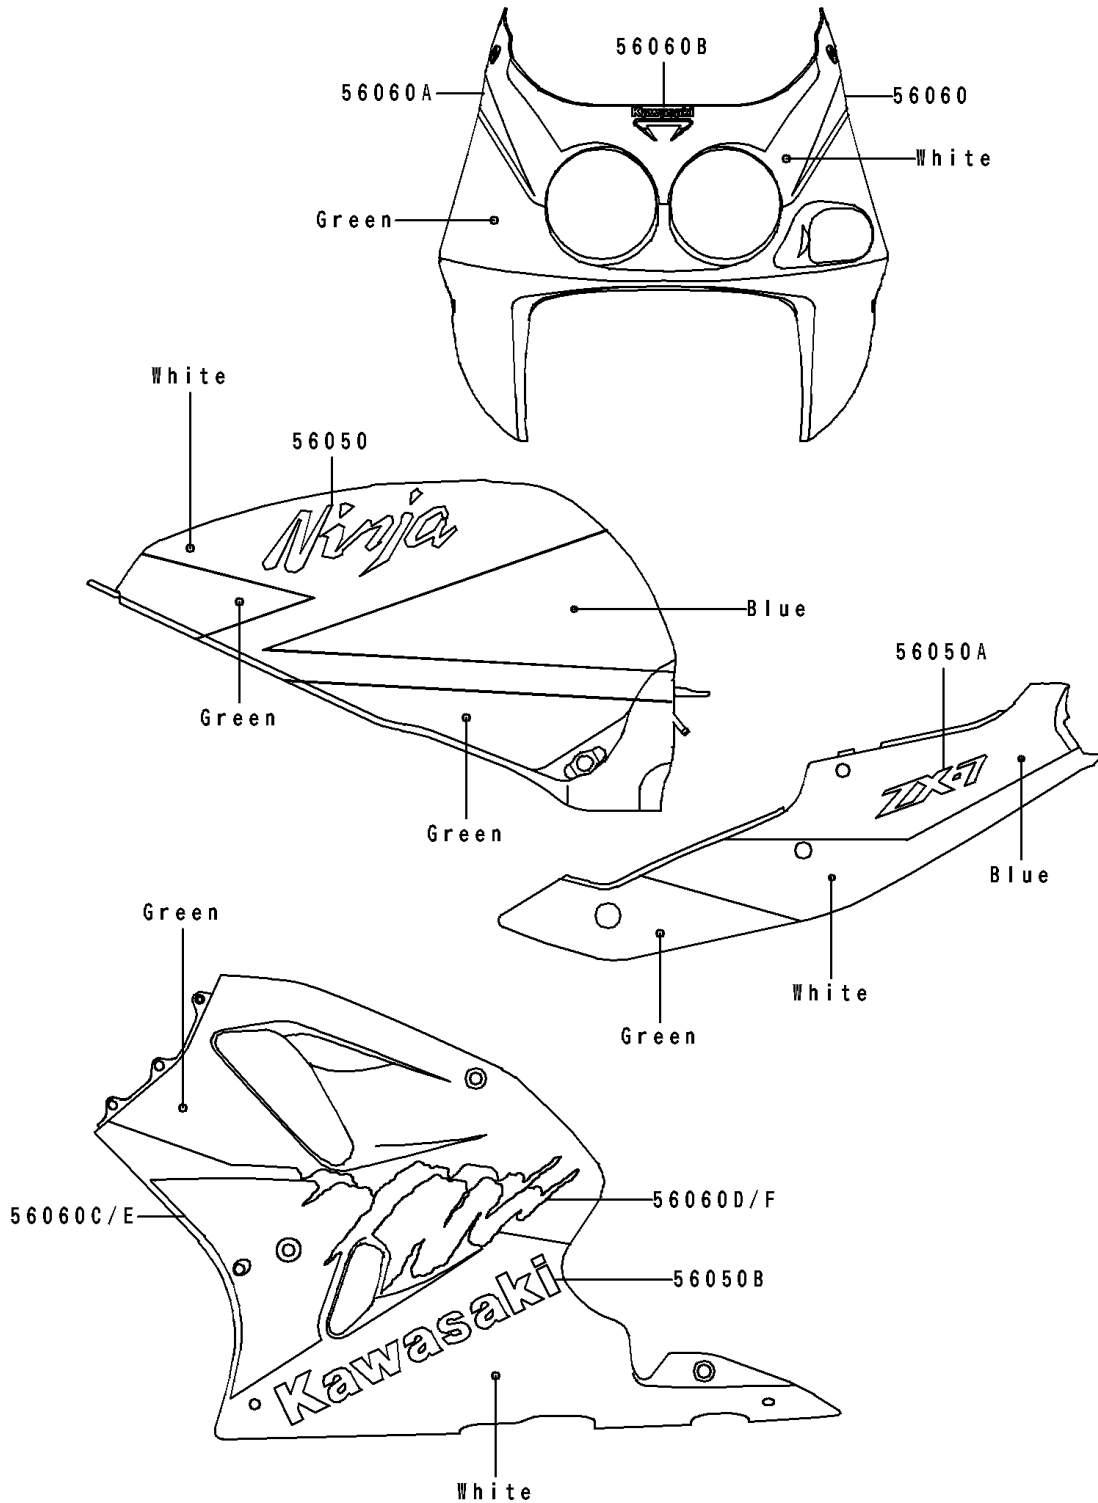

1993 Ninja® ZX™-7

PARTS DIAGRAM

Decals(Green/White/Blue)(ZX750-L1)

F 2861A

1993 Ninja[®] ZX[™]-7

PARTS LIST

Decals(Green/White/Blue)(ZX750-L1)

ITEM NAME

PART NUMBER

QUANTITY
