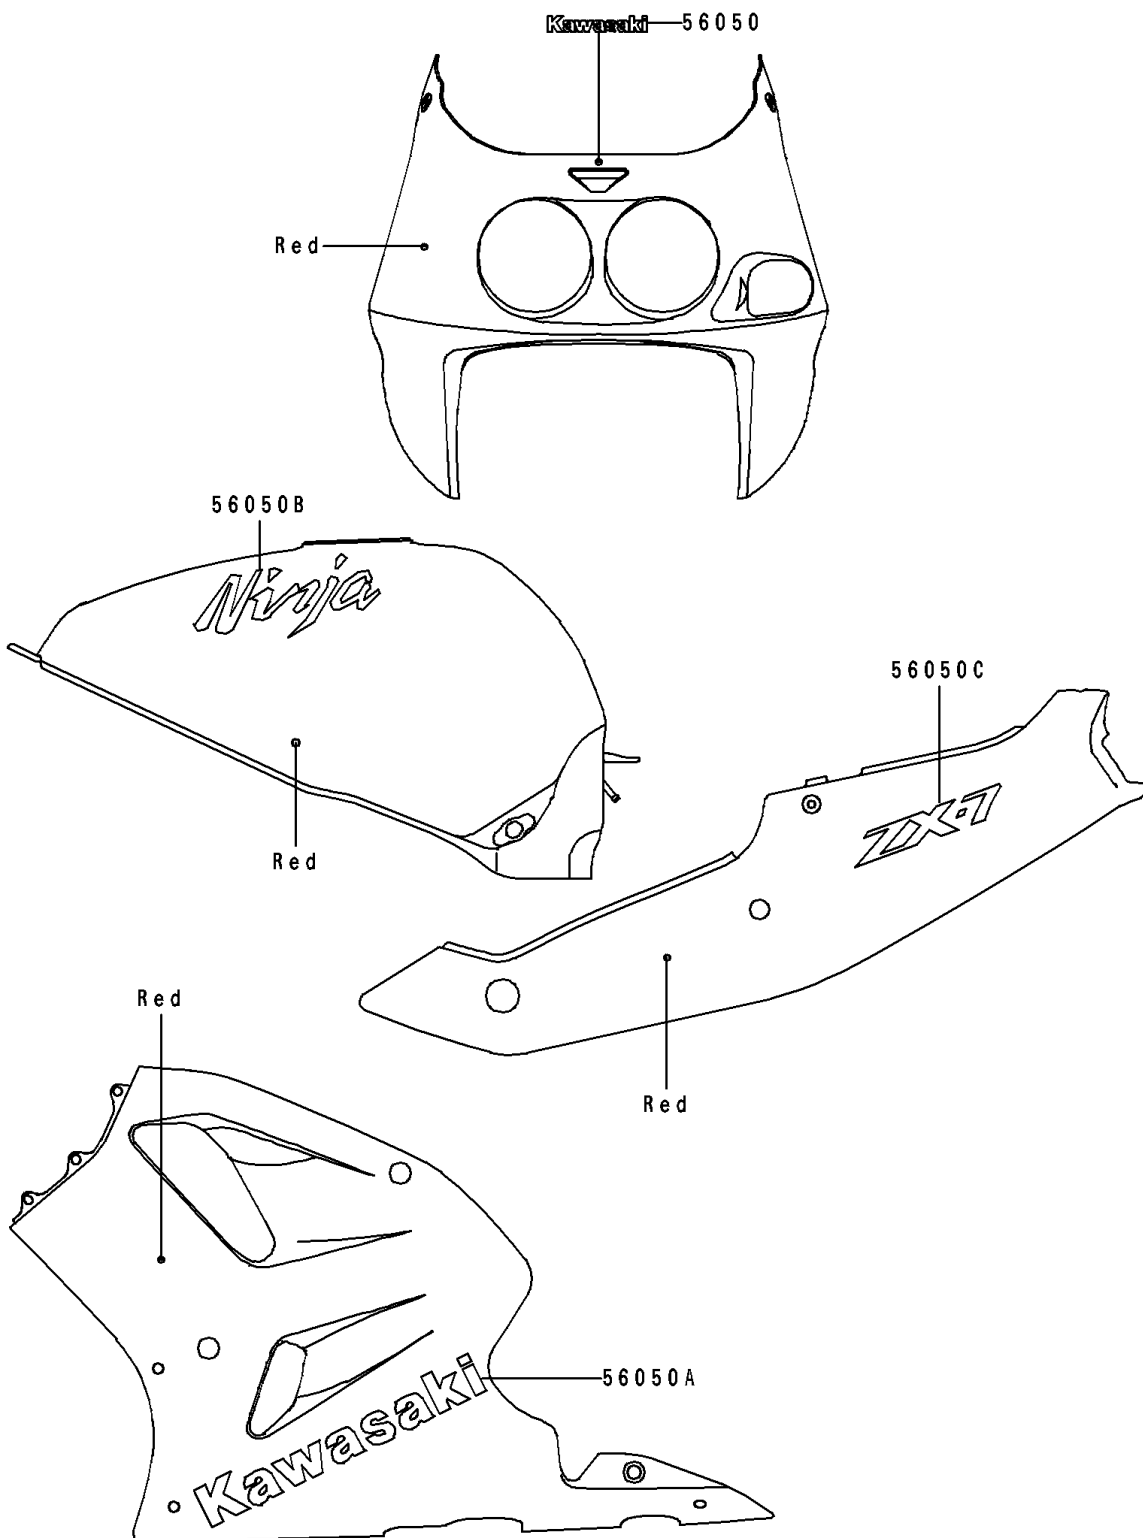

1993 Ninja[®] ZX[™]-7

PARTS DIAGRAM

Decals(Red)(ZX750-L1)

F 2 8 6 1

1993 Ninja® ZX™-7

PARTS LIST

Decals(Red)(ZX750-L1)

ITEM NAME

PART NUMBER

QUANTITY
