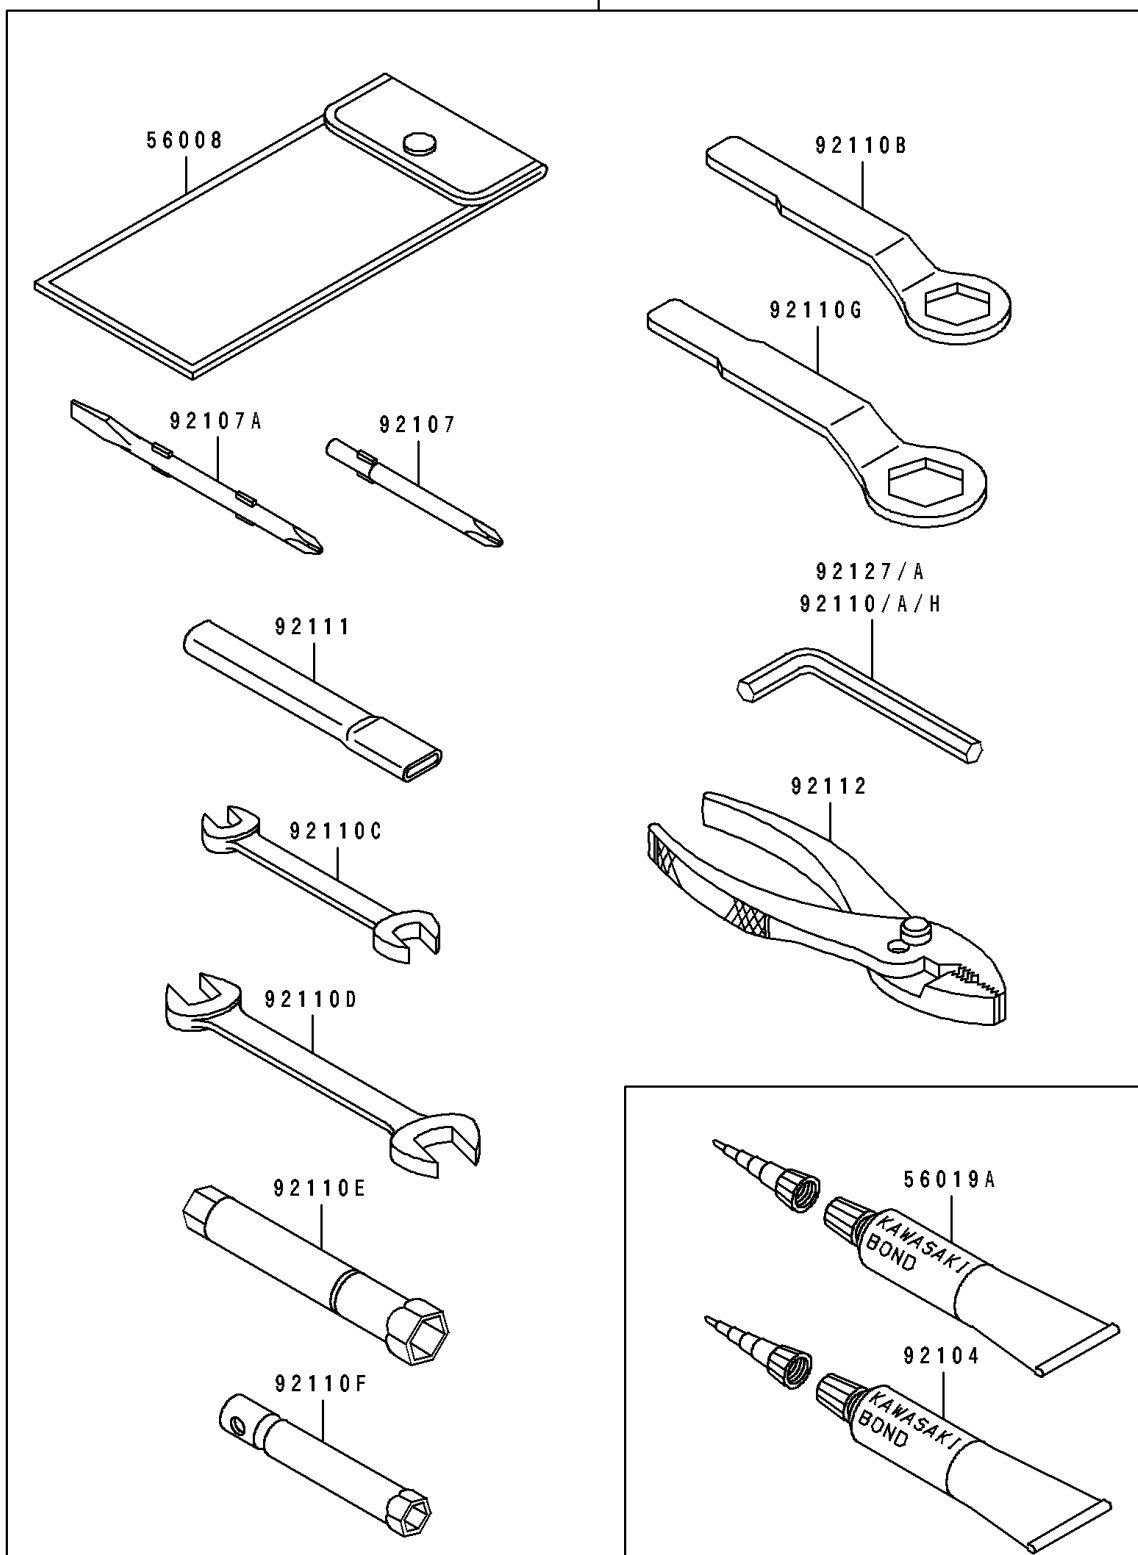

1995 Ninja® ZX™-7

PARTS DIAGRAM

Owner's Tools

Kawasaki

Let the Good Times Roll®

56007

F2810

1995 Ninja[®] ZX[™]-7

PARTS LIST

Owner's Tools

ITEM NAME

PART NUMBER

QUANTITY
