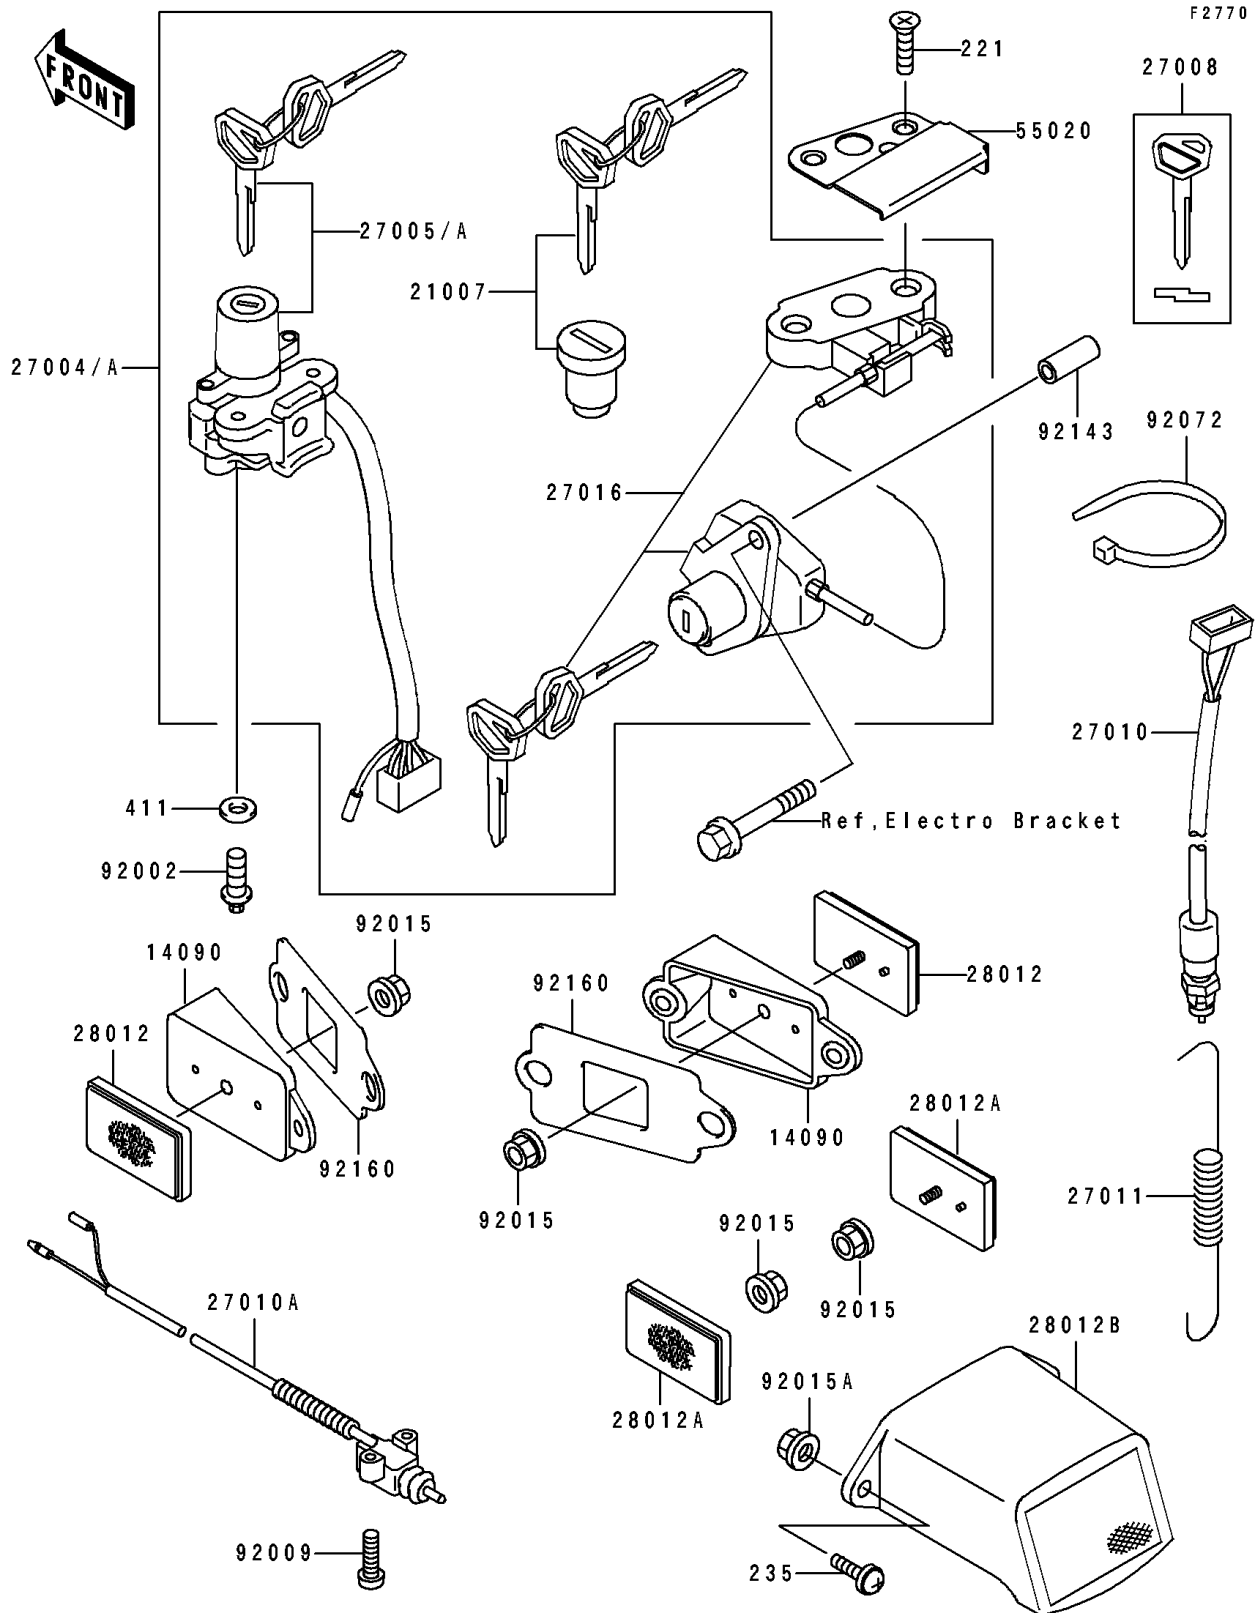

1995 Ninja[®] ZX[™]-7

PARTS DIAGRAM

Ignition Switch/Locks/Reflectors

1995 Ninja® ZX™-7

PARTS LIST

Ignition Switch/Locks/Reflectors

ITEM NAME

PART NUMBER

QUANTITY
