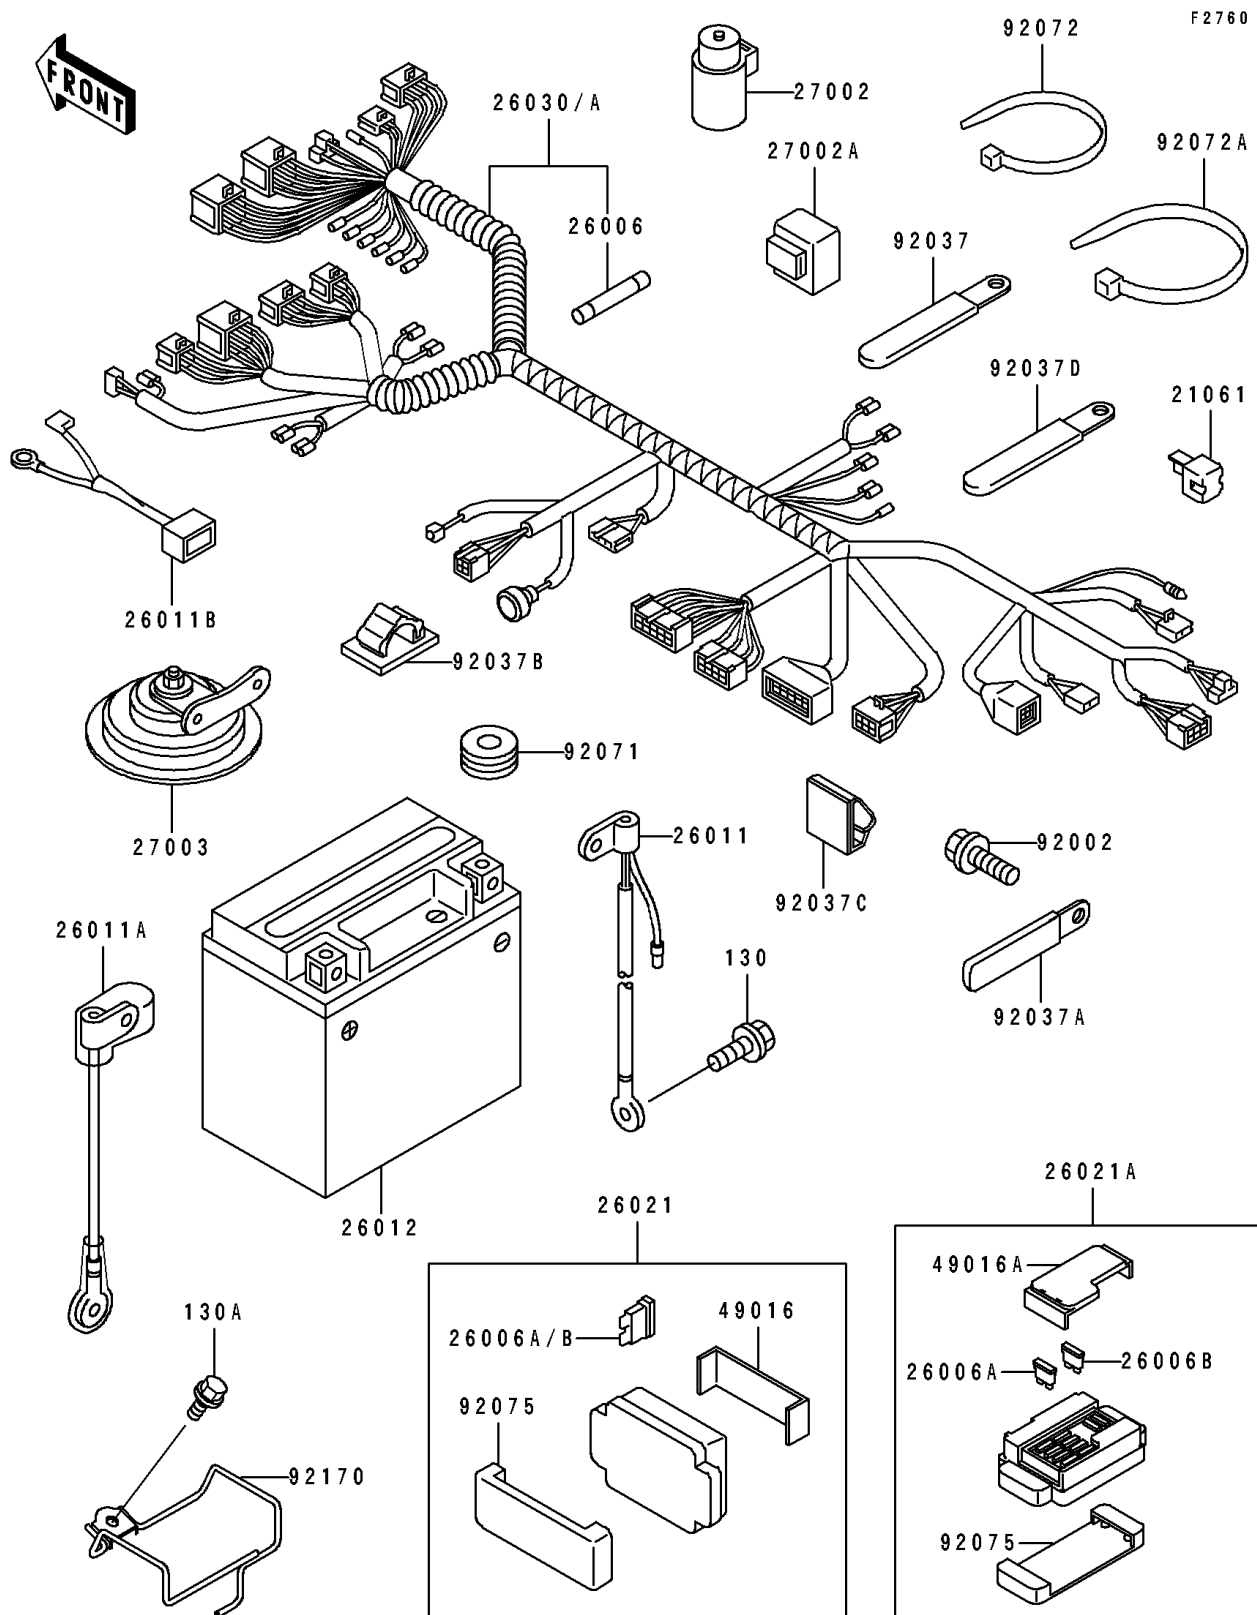

1993 Ninja® ZX™-7

PARTS DIAGRAM

Chassis Electrical Equipment

1993 Ninja[®] ZX[™]-7

PARTS LIST

Chassis Electrical Equipment

ITEM NAME

PART NUMBER

QUANTITY
