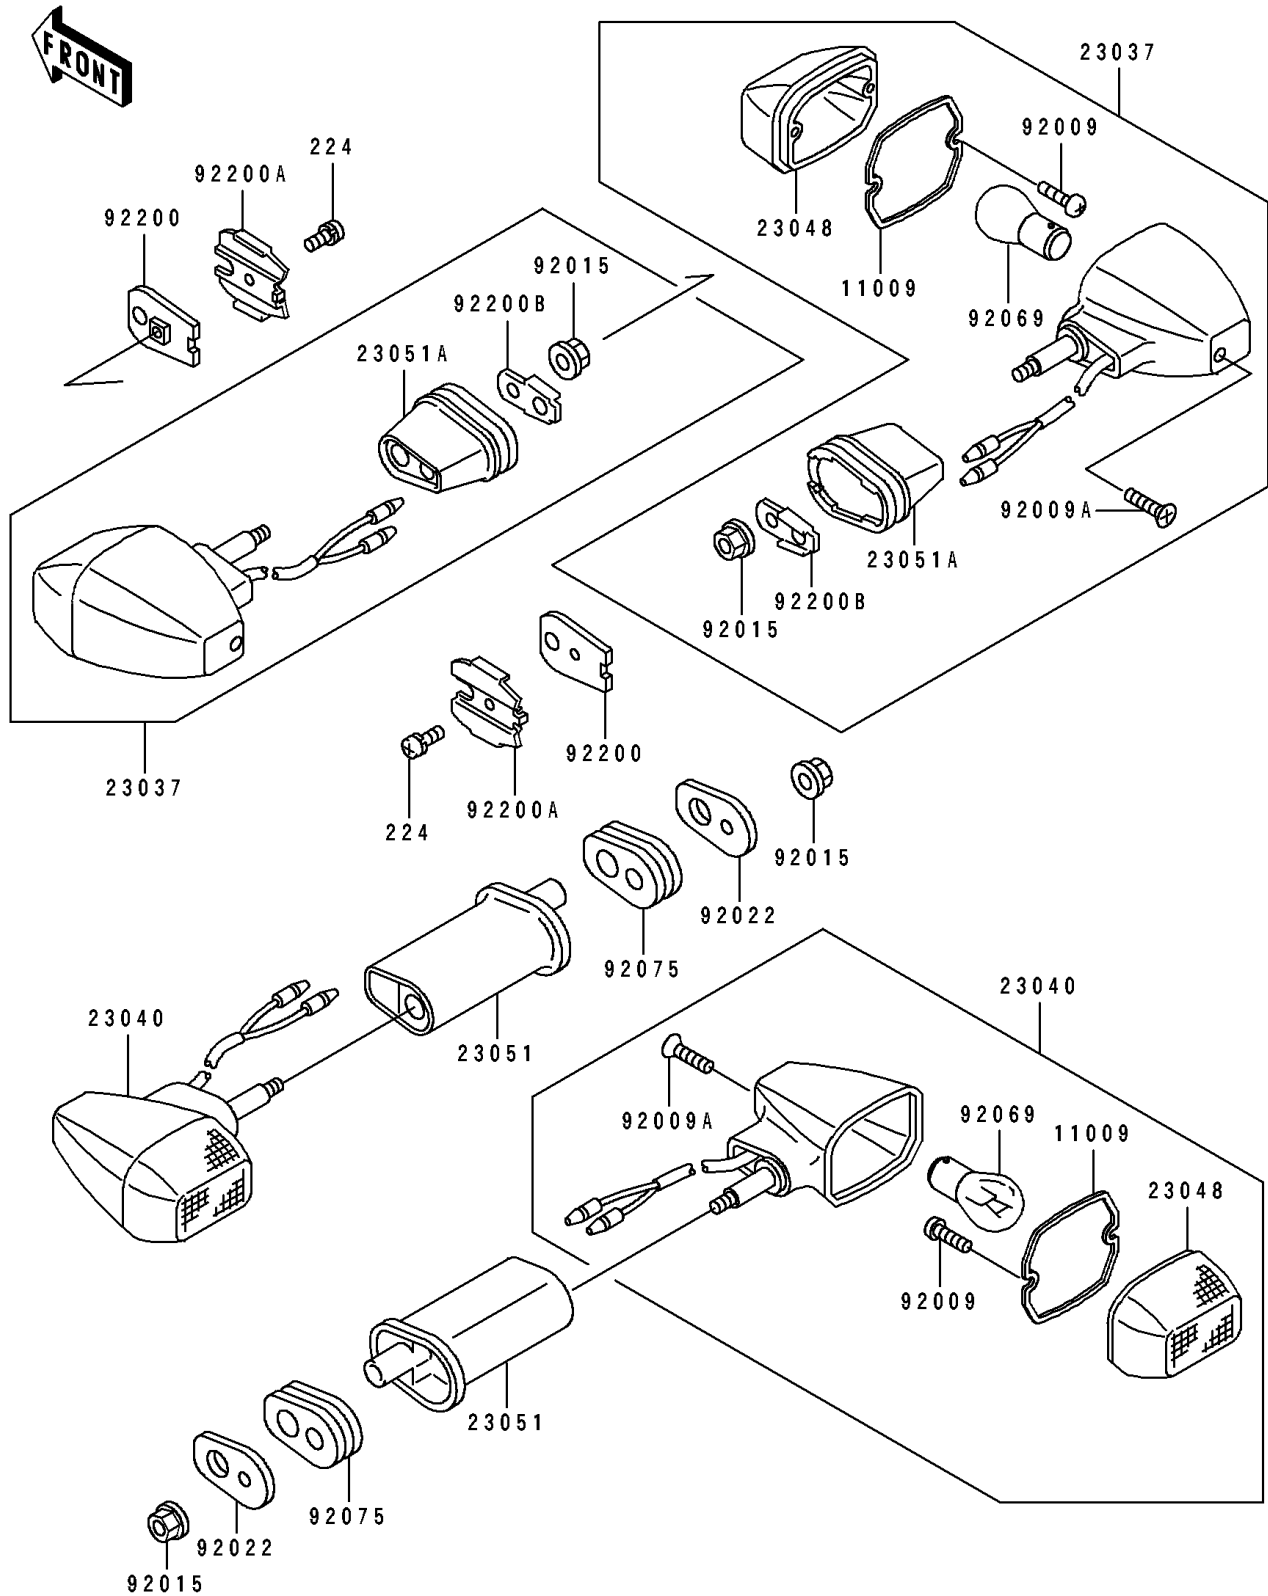

1993 Ninja® ZX™-7

PARTS DIAGRAM

Turn Signals

F2730

1993 Ninja[®] ZX[™]-7

PARTS LIST

Turn Signals

ITEM NAME

PART NUMBER

QUANTITY
