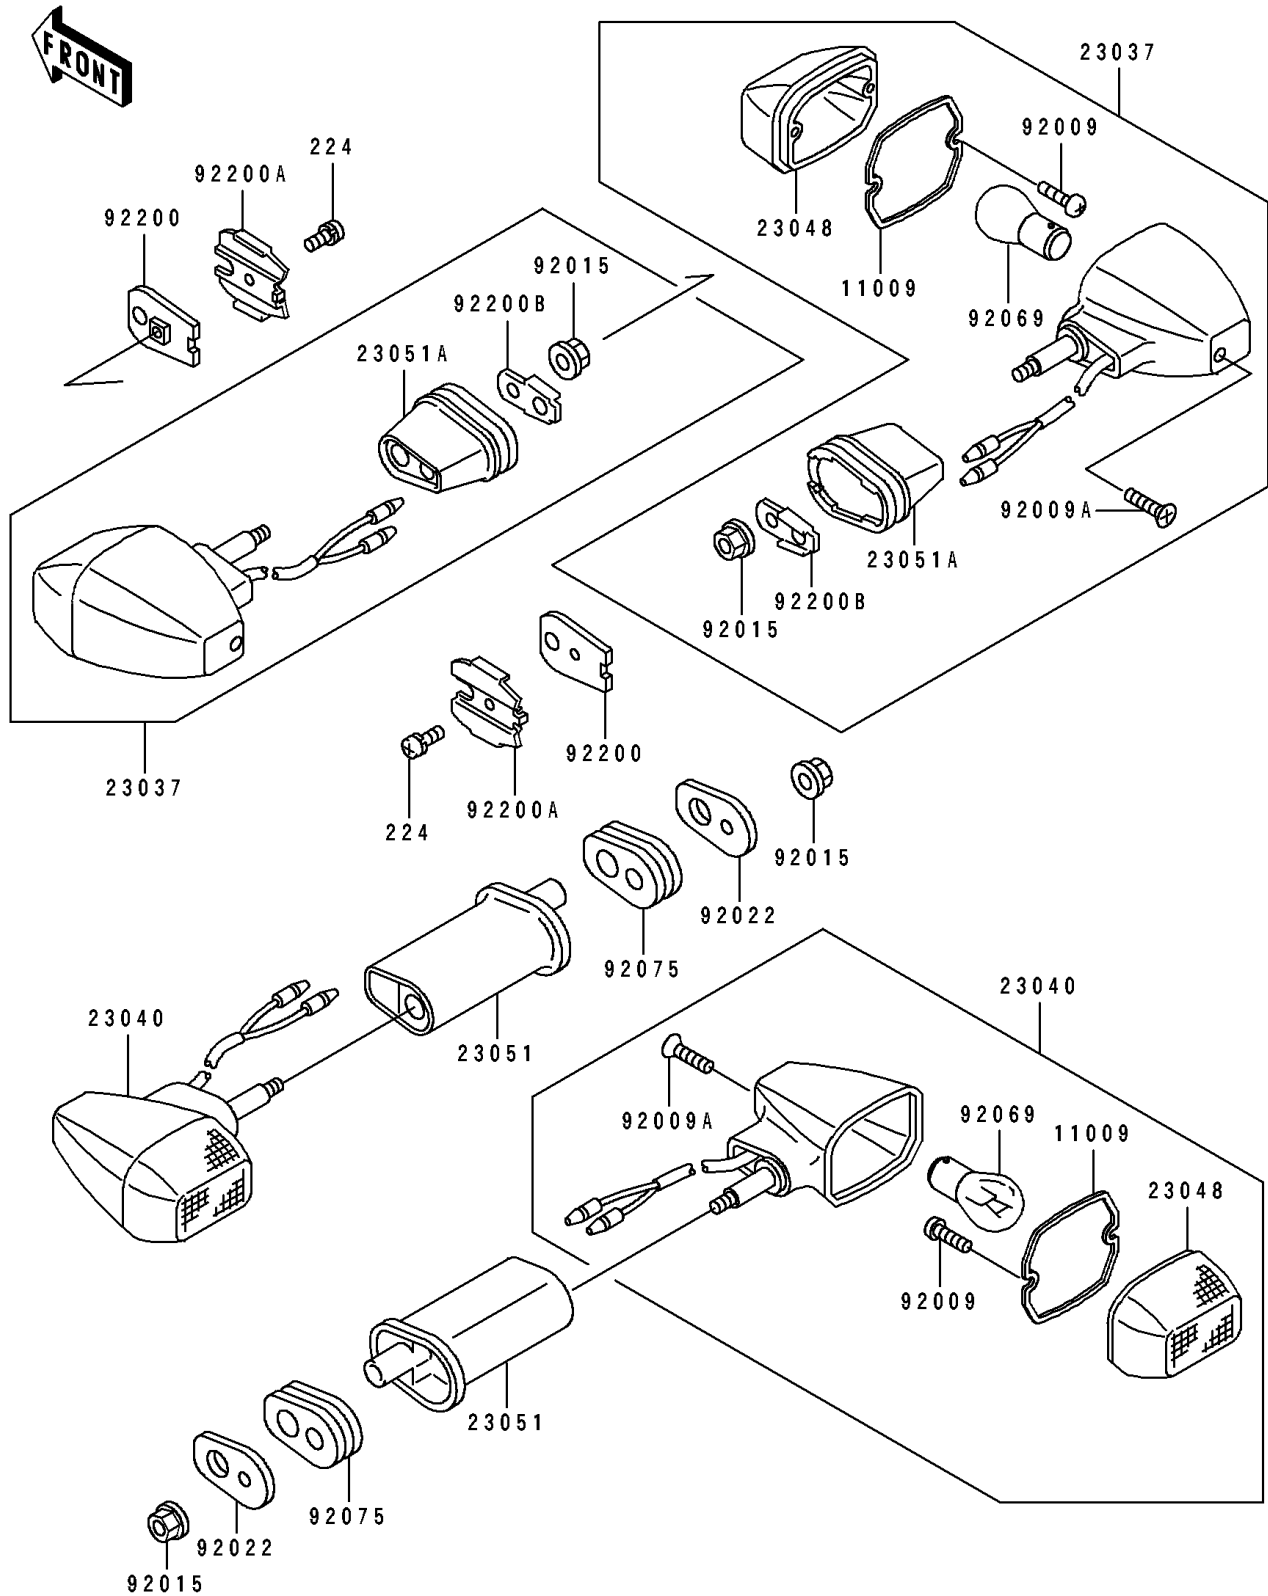

1994 Ninja® ZX™-7

PARTS DIAGRAM

Turn Signals

F2730

1994 Ninja[®] ZX[™]-7

PARTS LIST

Turn Signals

ITEM NAME

PART NUMBER

QUANTITY
