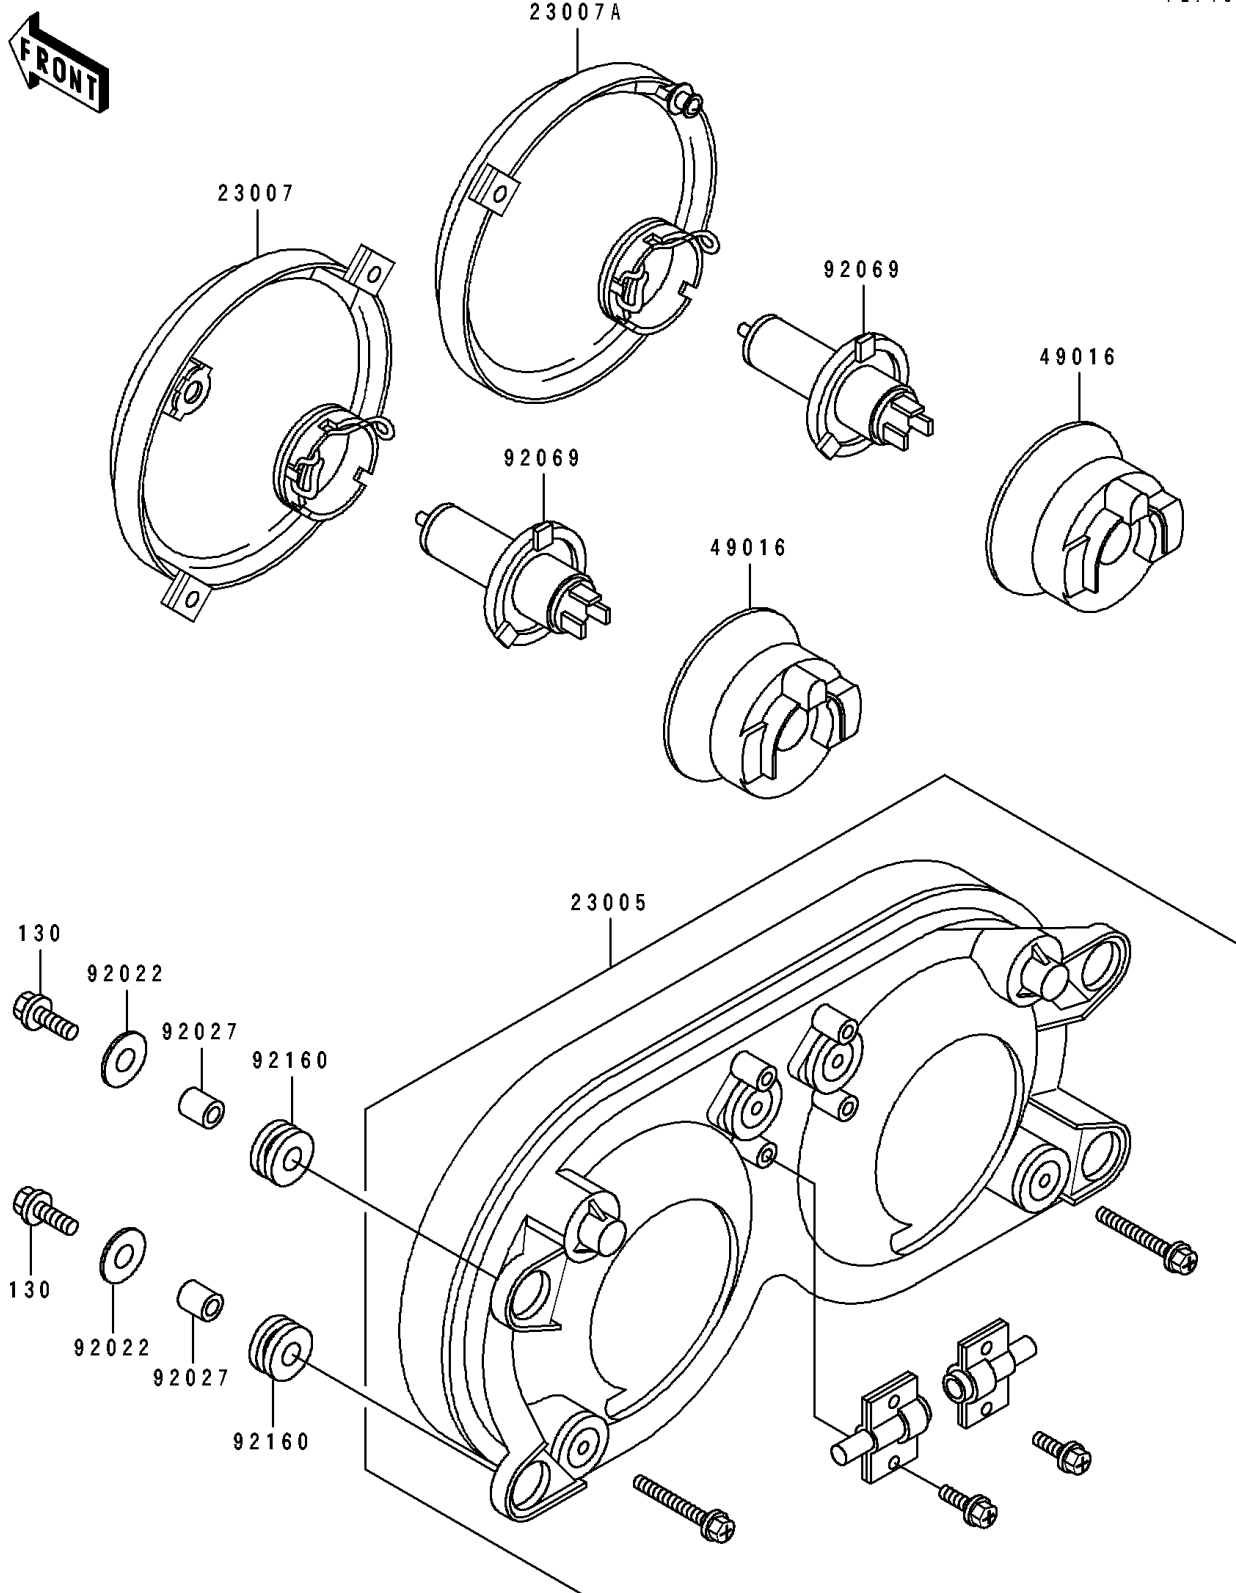

1995 Ninja® ZX™-7

PARTS DIAGRAM

Headlight(s)

F 2710

1995 Ninja[®] ZX[™]-7

PARTS LIST

Headlight(s)

ITEM NAME

PART NUMBER

QUANTITY
