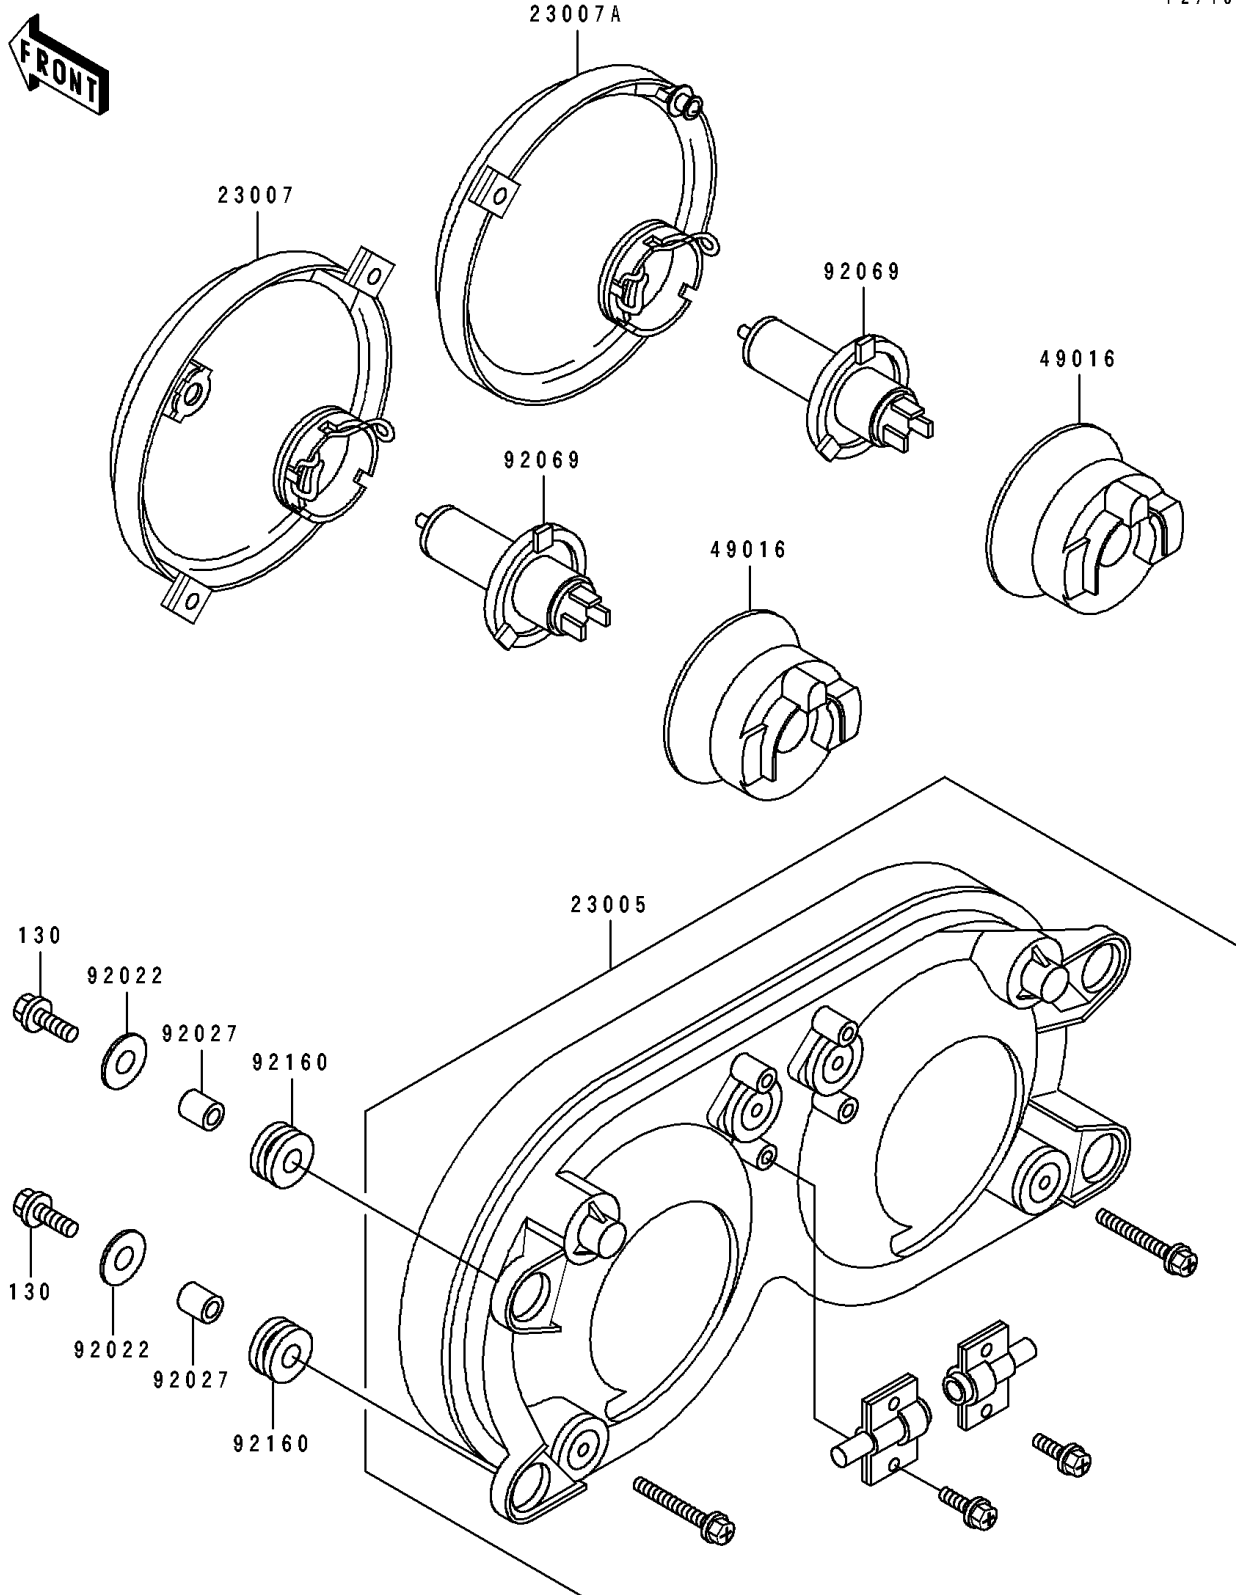

1994 Ninja[®] ZX[™]-7

PARTS DIAGRAM

Headlight(s)

F 2710

1994 Ninja® ZX™ -7

PARTS LIST

Headlight(s)

ITEM NAME

PART NUMBER

QUANTITY
