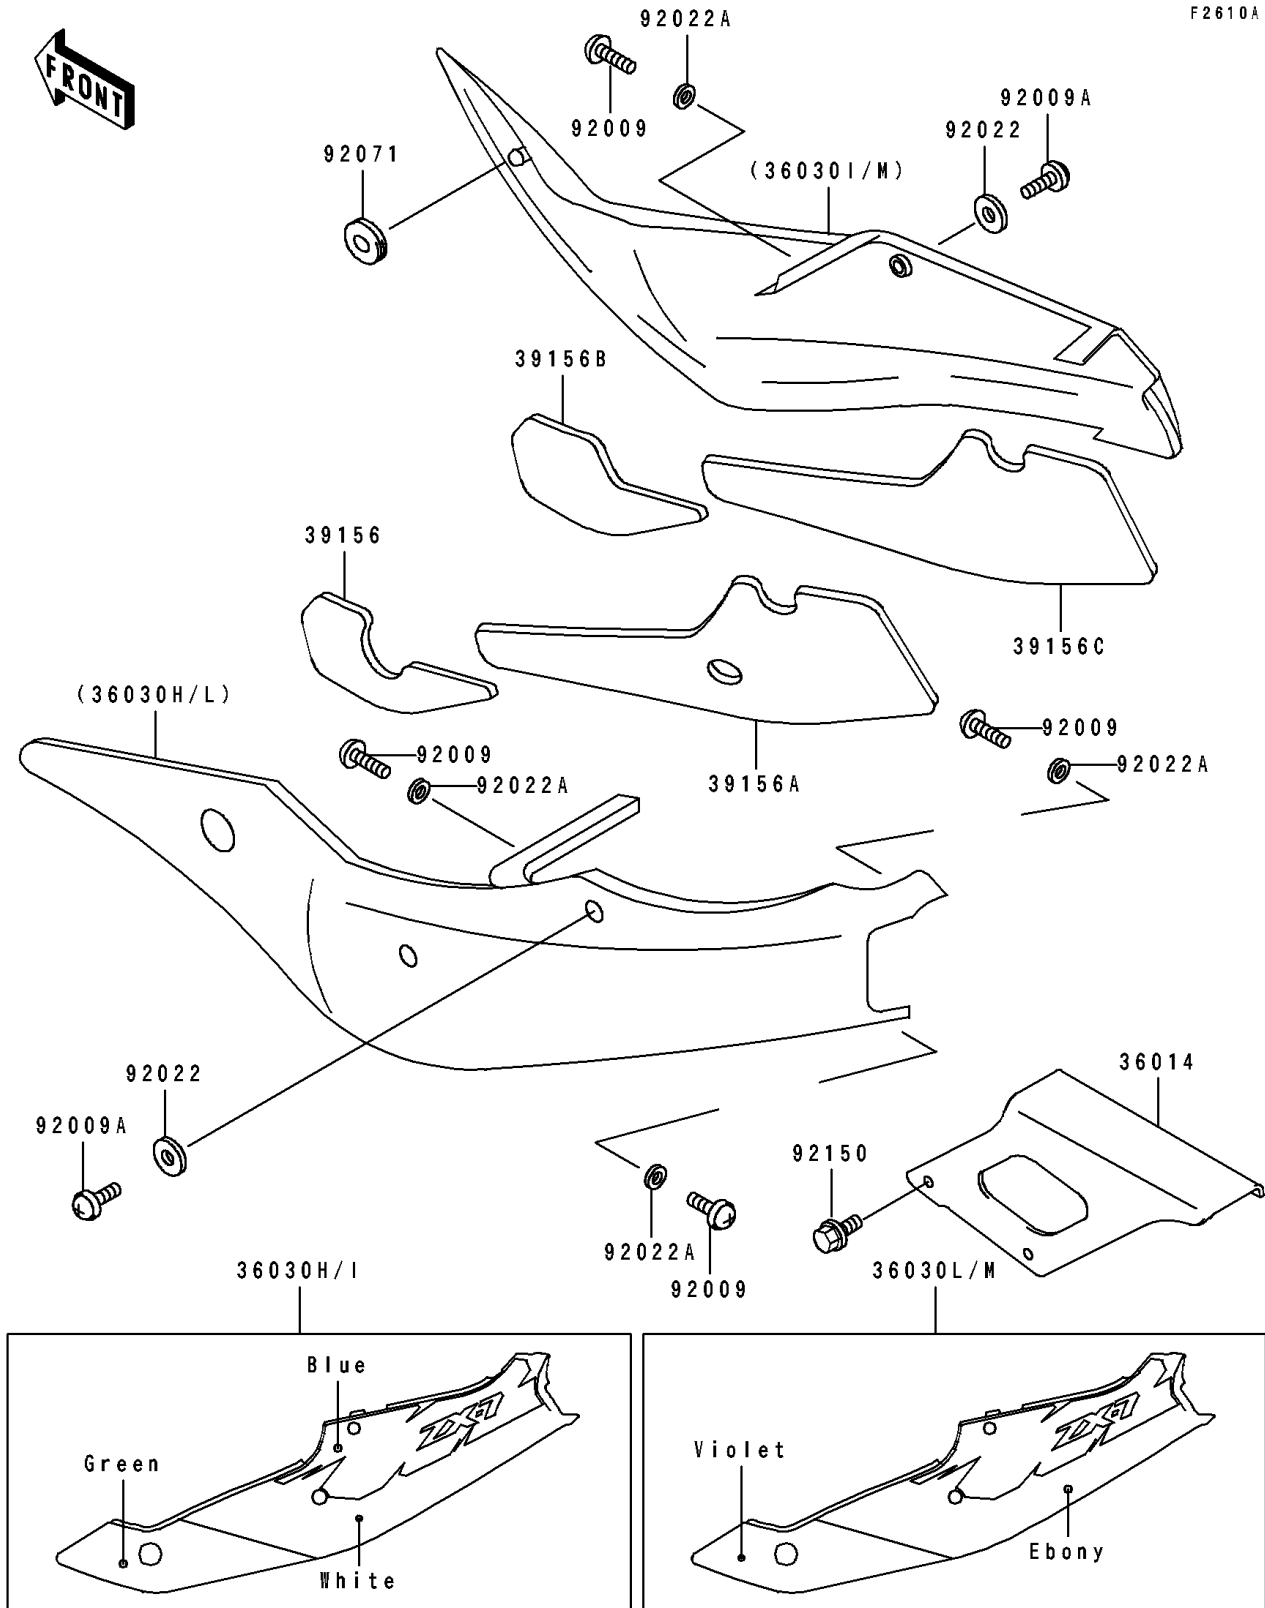

1994 Ninja® ZX™-7

PARTS DIAGRAM

Side Covers/Chain Cover(ZX750-L2)

1994 Ninja® ZX™ -7

PARTS LIST

Side Covers/Chain Cover(ZX750-L2)

ITEM NAME

PART NUMBER

QUANTITY
