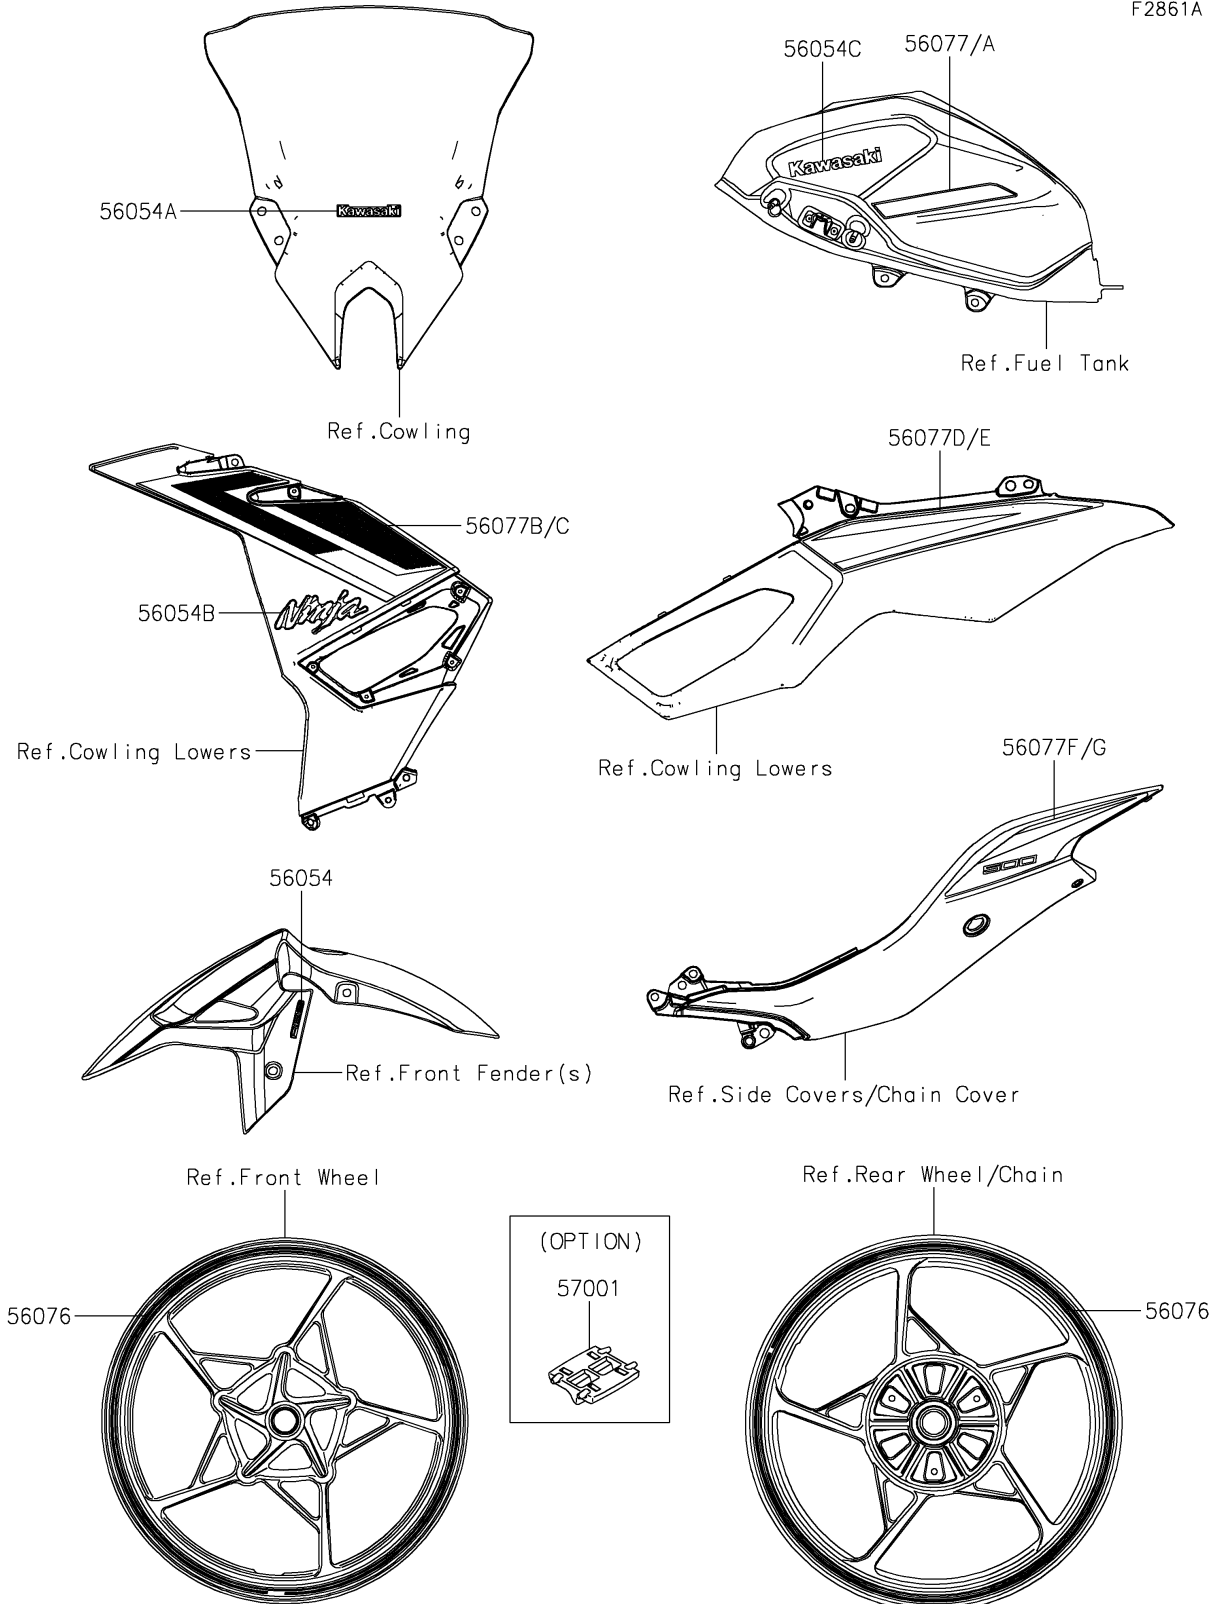

2024 NINJA® 500 SE 40th ANNIVERSARY EDITION ABS

PARTS DIAGRAM

Decals(Red)(JRFAN/JRFAL/JSFAN/JSFAL)

F2861A

2024 NINJA® 500 SE 40th ANNIVERSARY EDITION ABS

PARTS LIST

Decals(Red)(JRFAN/JRFAL/JSFAN/JSFAL)

ITEM NAME

PART NUMBER

QUANTITY
