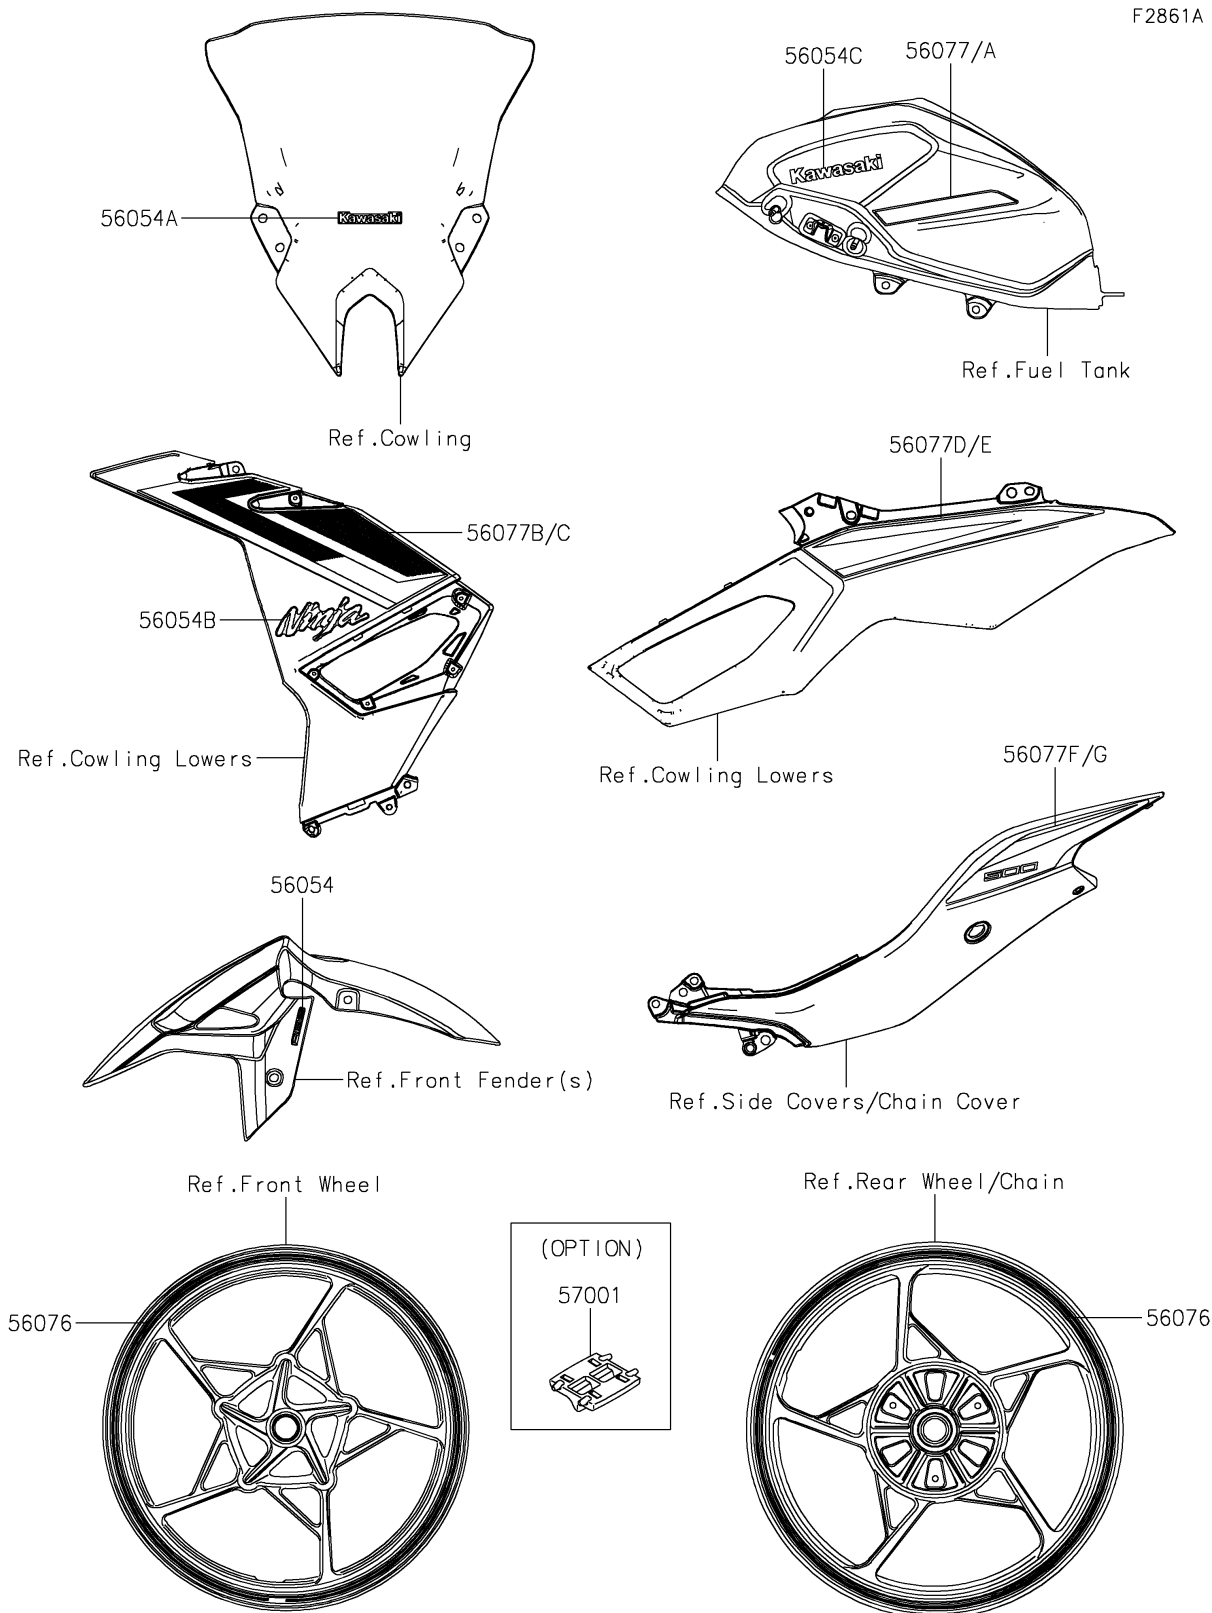

2024 NINJA® 500 KRT EDITION SE ABS

PARTS DIAGRAM

Decals(Red)(JRFAN/JRFAL/JSFAN/JSFAL)

F2861A

2024 NINJA® 500 KRT EDITION SE ABS

PARTS LIST

Decals(Red)(JRFAN/JRFAL/JSFAN/JSFAL)

ITEM NAME

PART NUMBER

QUANTITY
