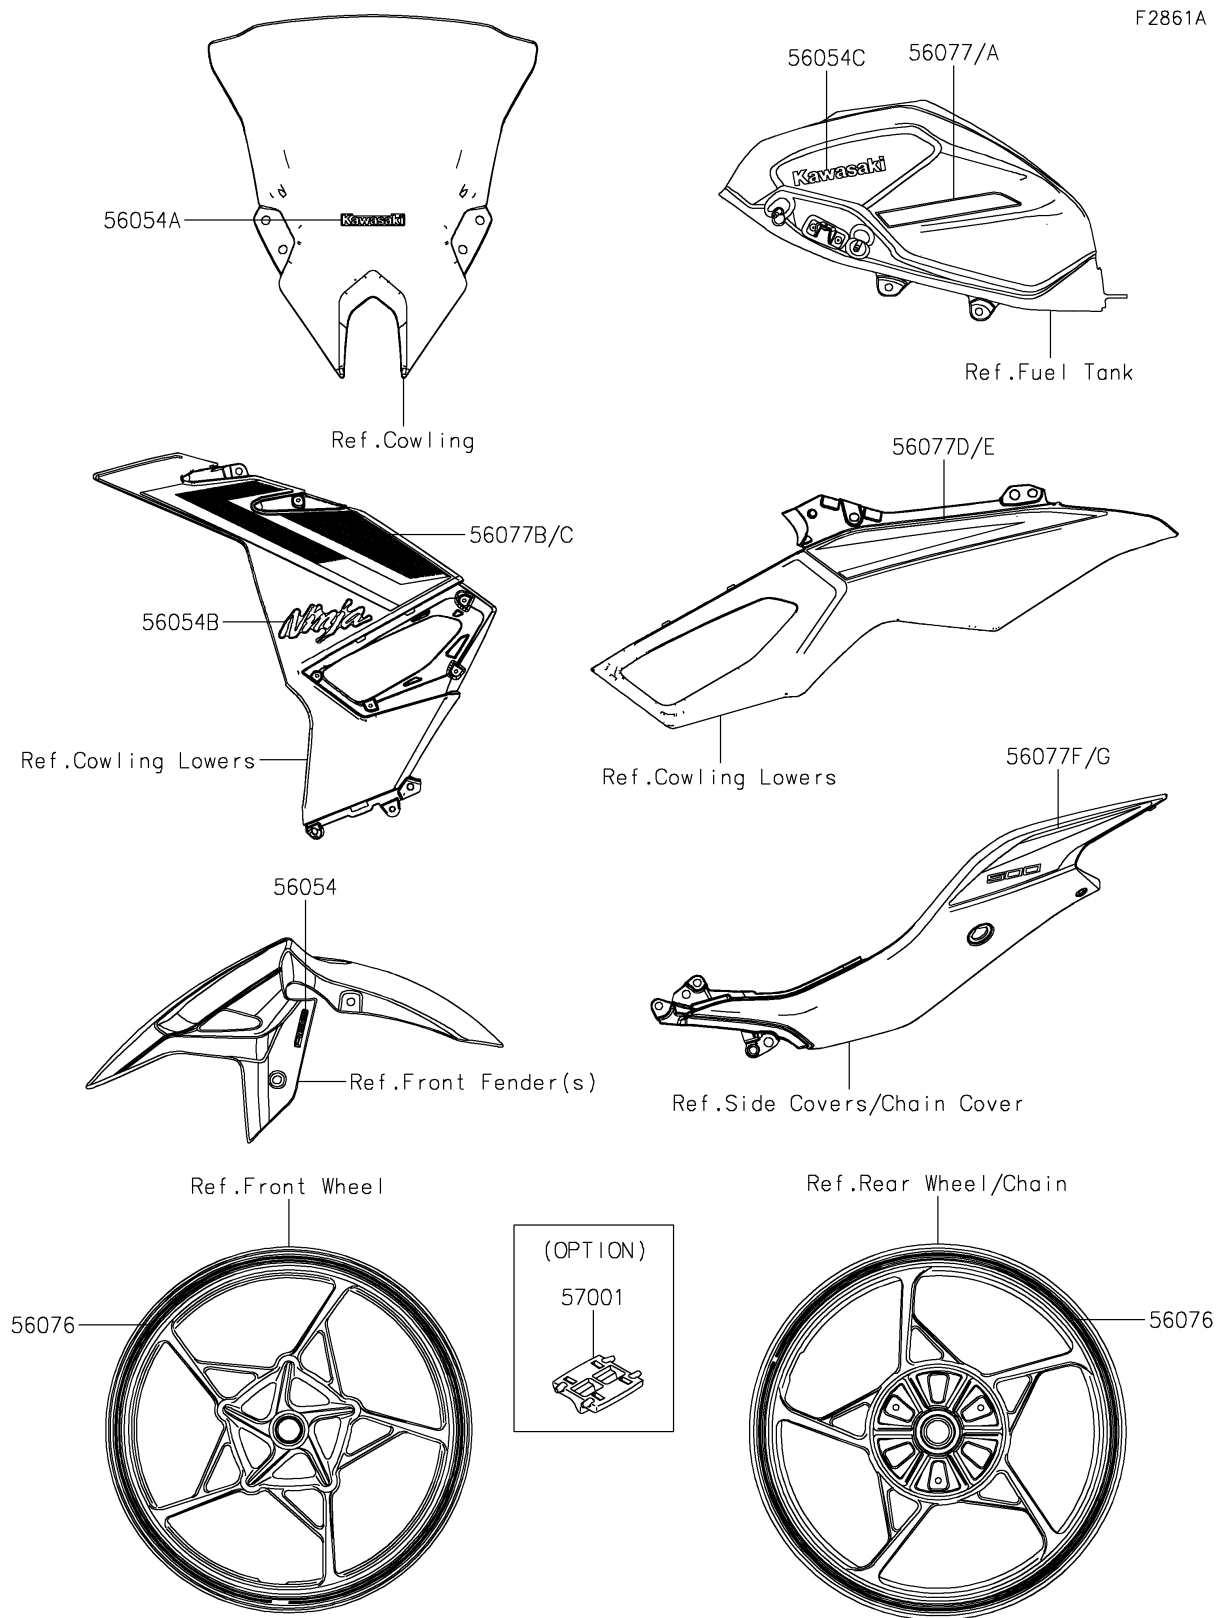

# 2024 NINJA® 500 SE ABS

## PARTS DIAGRAM

Decals(Red)(JRFAN/JRFAL/JSFAN/JSFAL)

## PARTS LIST

Decals(Red)(JRFAN/JRFAL/JSFAN/JSFAL)

**ITEM NAME**

**PART NUMBER**

**QUANTITY**

---