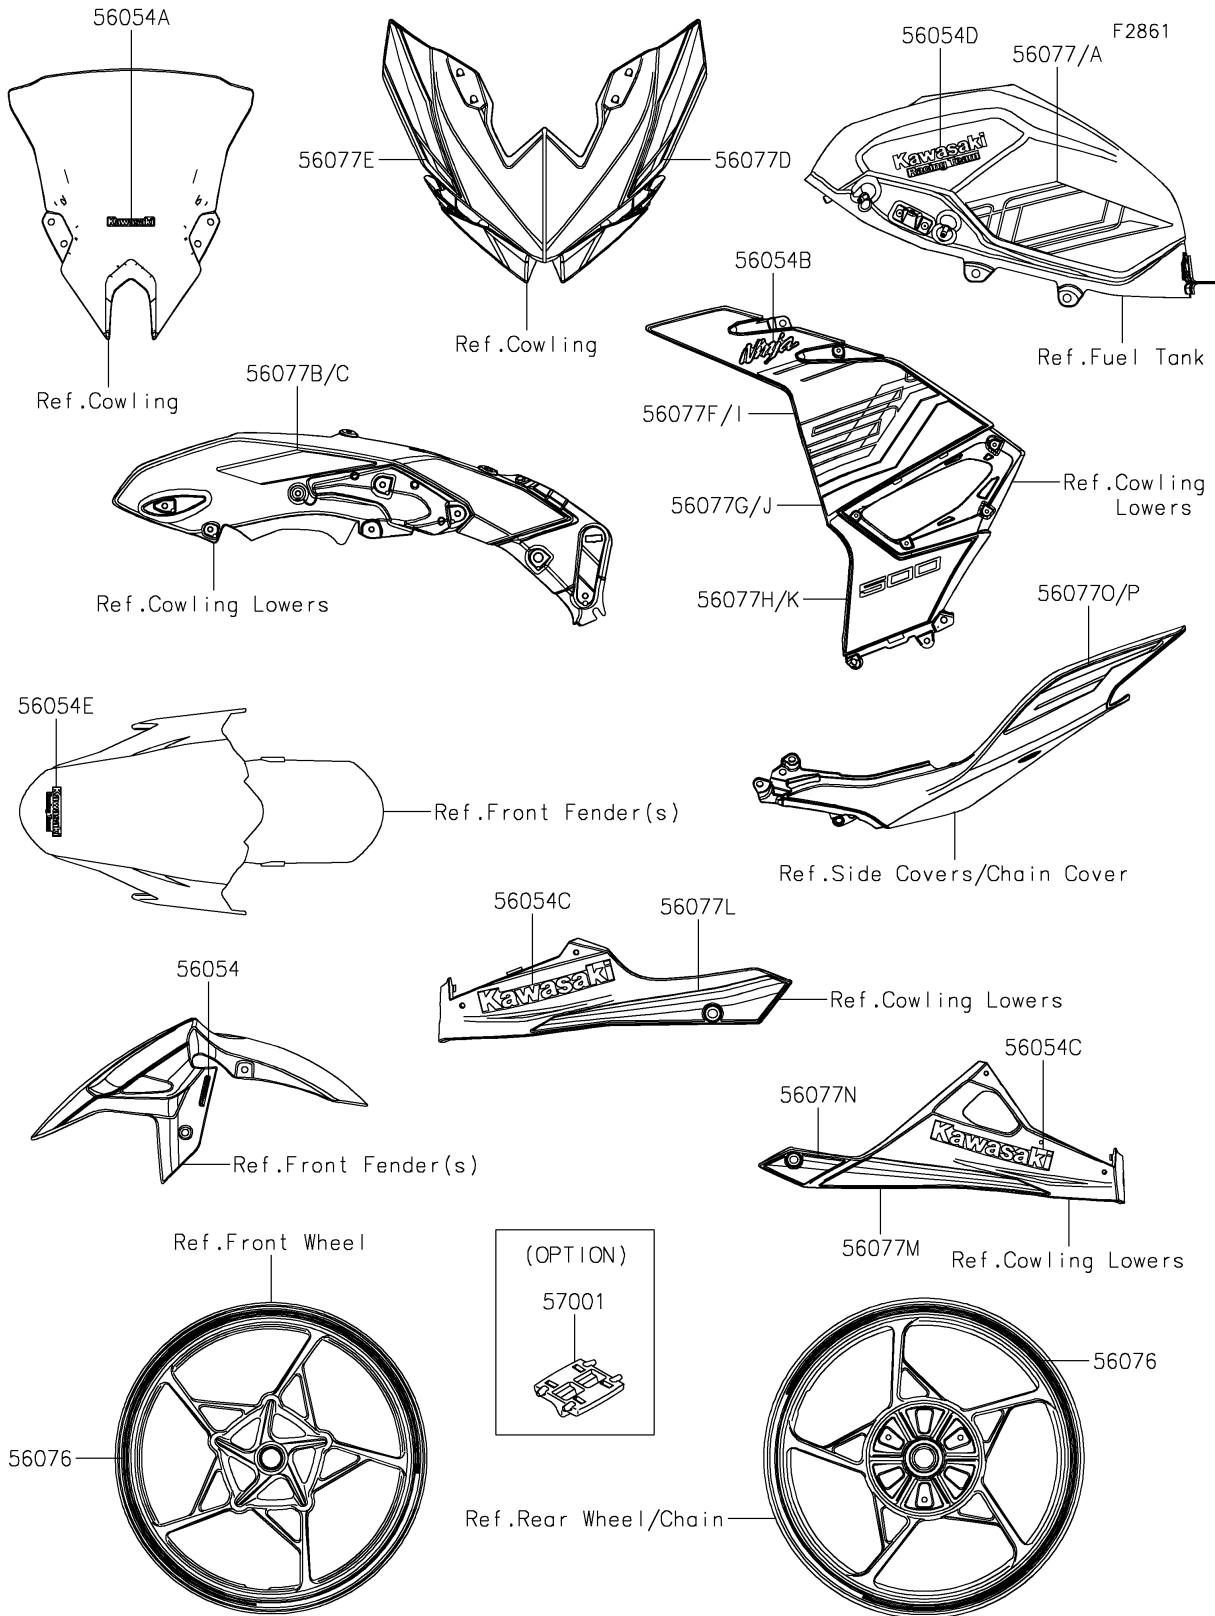

2024 NINJA® 500 SE 40th ANNIVERSARY EDITION ABS

PARTS DIAGRAM

Decals(Green)(JRFAN/JRFAL)

2024 NINJA® 500 SE 40th ANNIVERSARY EDITION ABS

PARTS LIST

Decals(Green)(JRFAN/JRFAL)

ITEM NAME

PART NUMBER

QUANTITY
