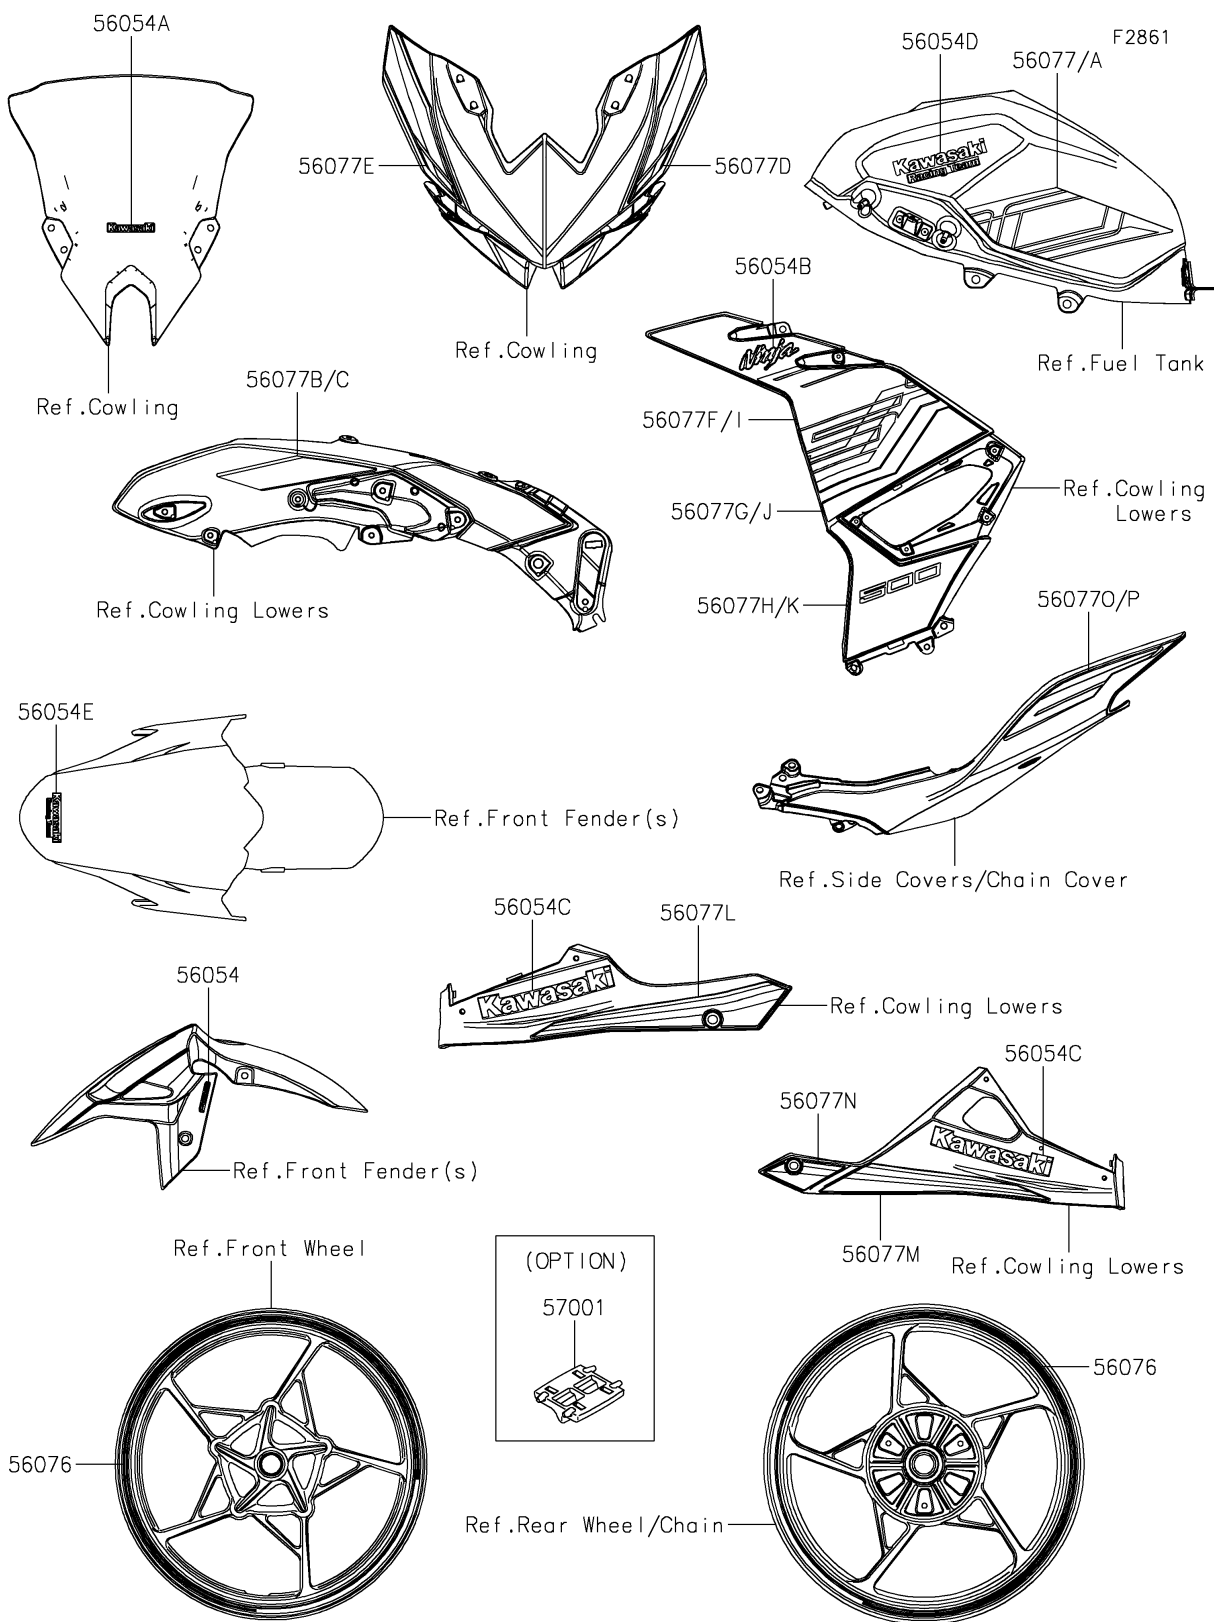

2024 NINJA® 500 KRT EDITION SE ABS

Kawasaki
Let the Good Times Roll®

PARTS DIAGRAM

Decals(Green)(JRFAN/JRFAL)

2024 NINJA® 500 KRT EDITION SE ABS

PARTS LIST

Decals(Green)(JRFAN/JRFAL)

ITEM NAME

PART NUMBER

QUANTITY
