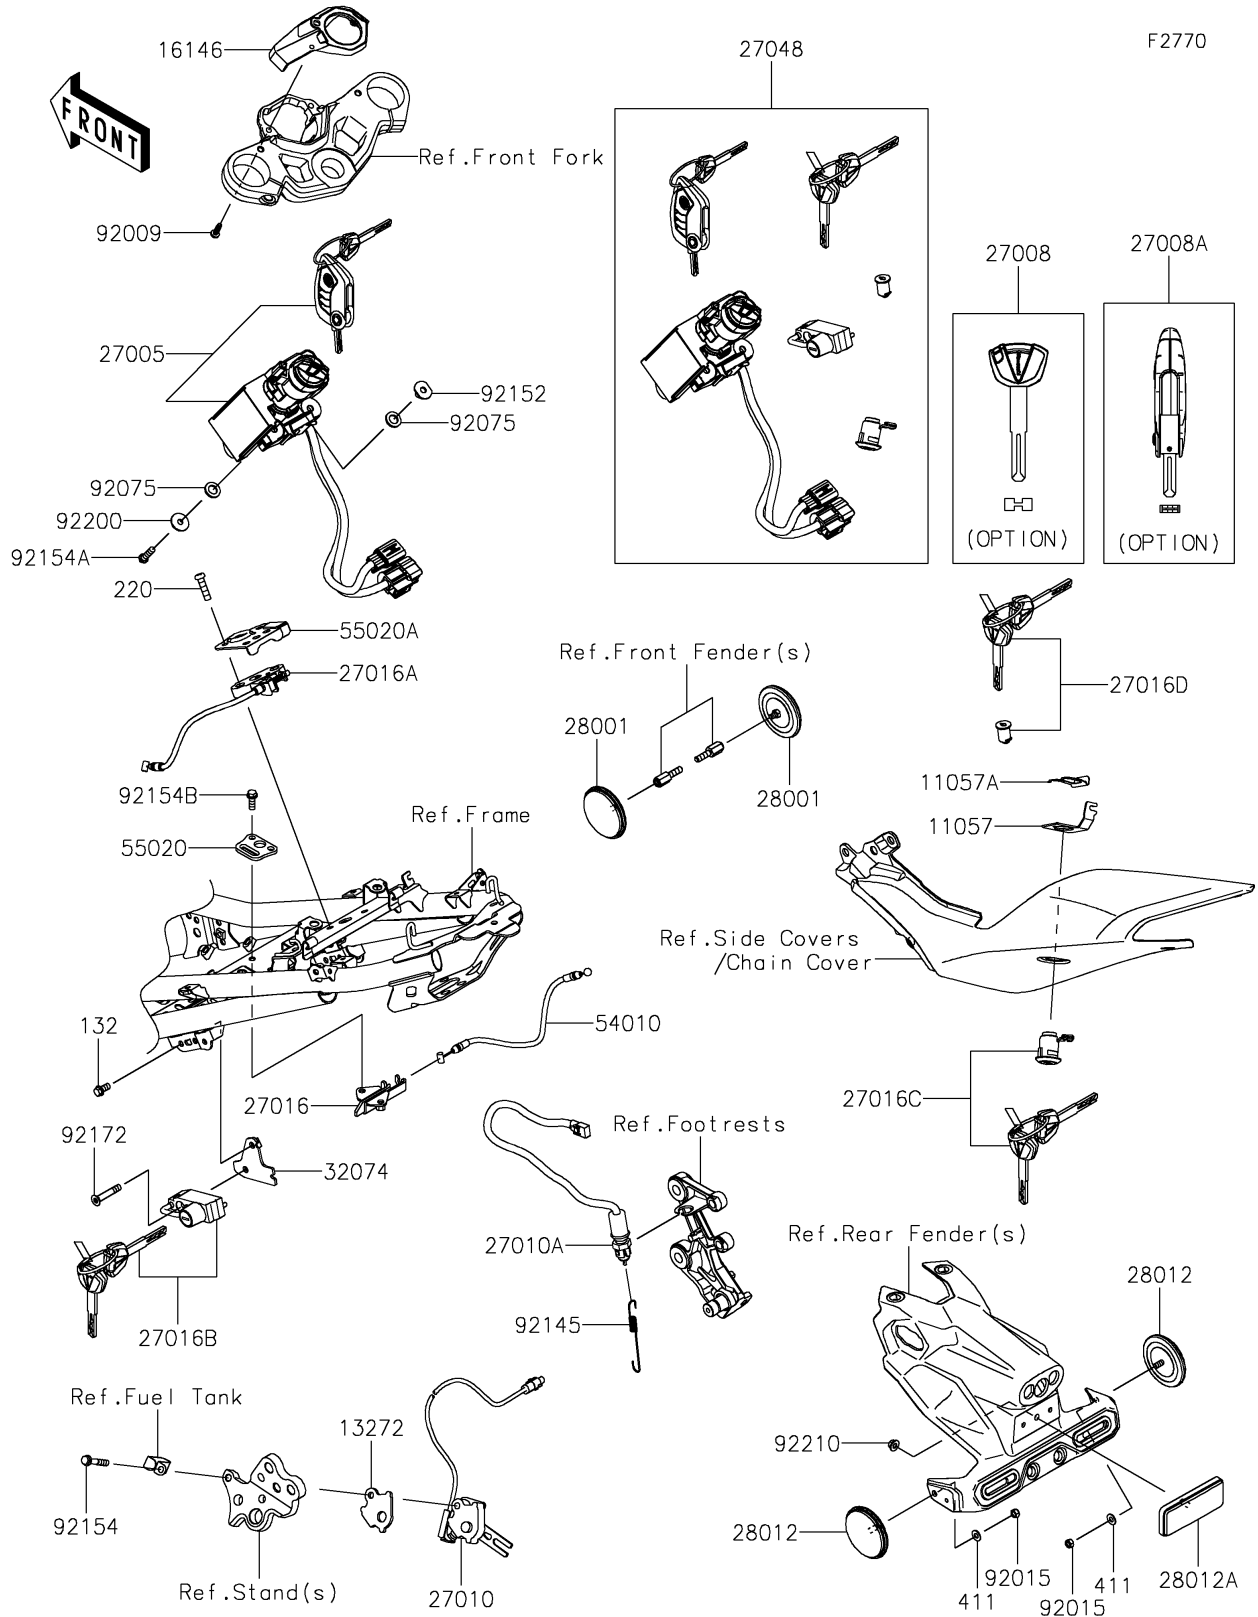

PARTS DIAGRAM

Ignition Switch/Locks/Reflectors

2024 NINJA® 500 SE 40th ANNIVERSARY EDITION ABS

PARTS LIST

Ignition Switch/Locks/Reflectors

ITEM NAME	PART NUMBER	QUANTITY
-----------	-------------	----------
