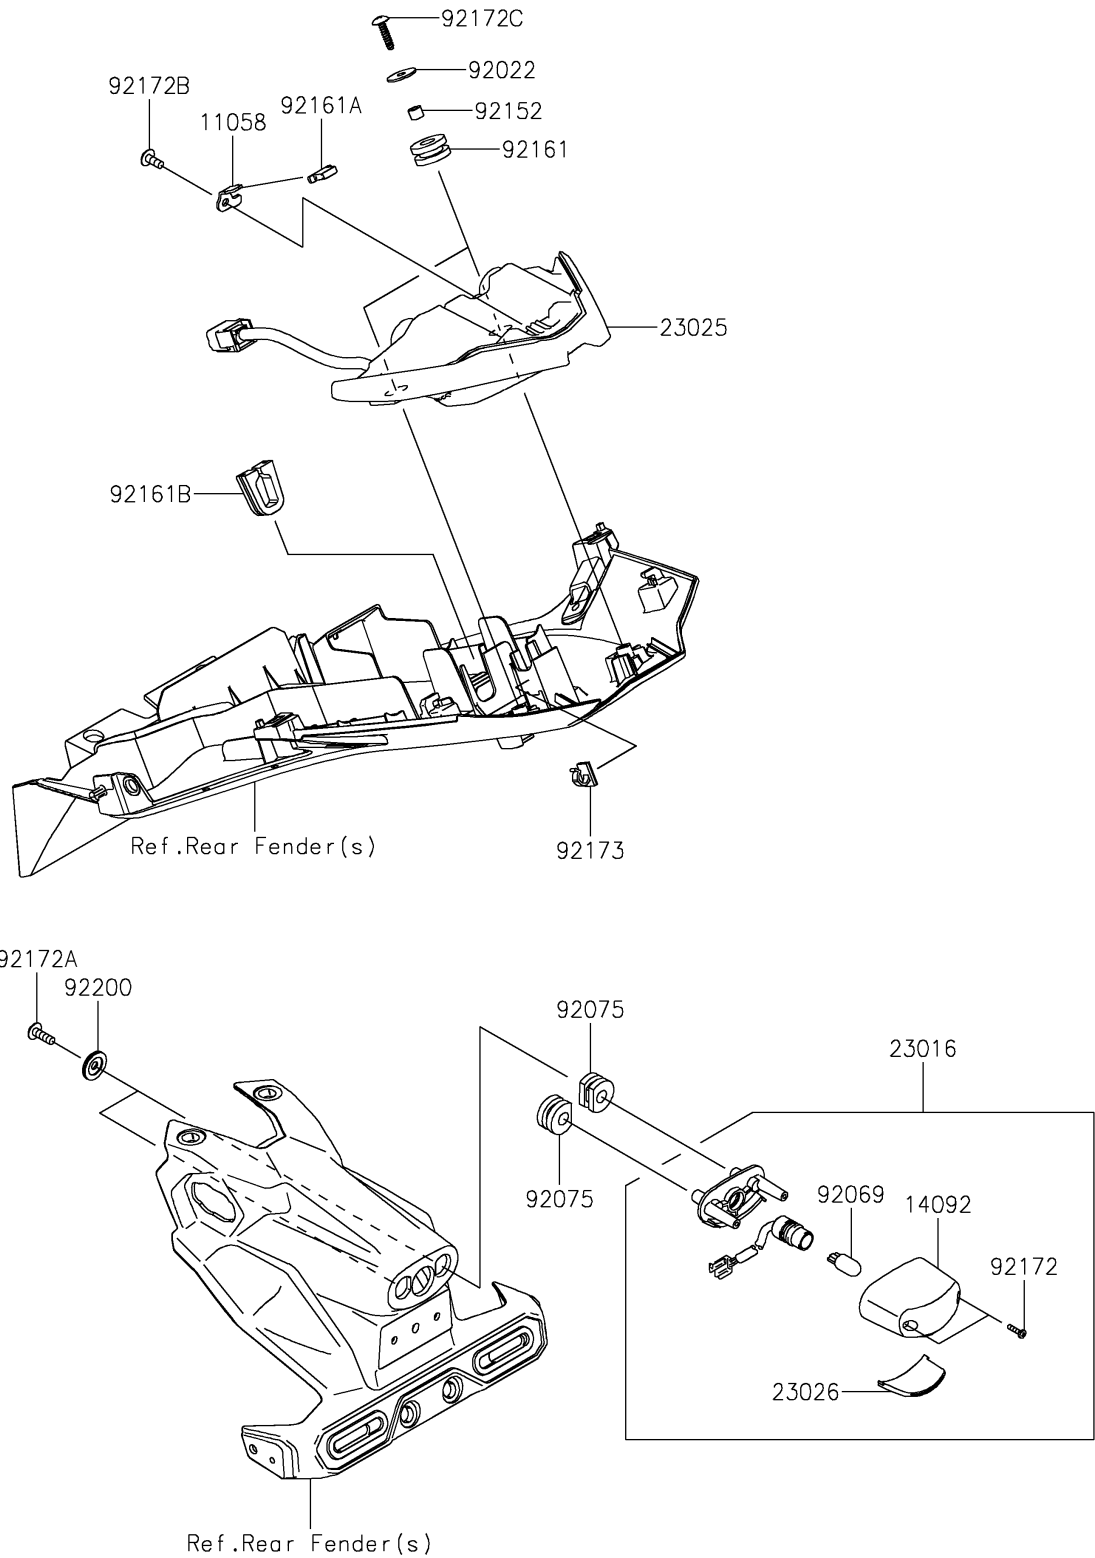

PARTS DIAGRAM

Taillight(s)

F2720

2024 NINJA® 500 SE 40th ANNIVERSARY EDITION ABS

PARTS LIST

Taillight(s)

ITEM NAME

PART NUMBER

QUANTITY
