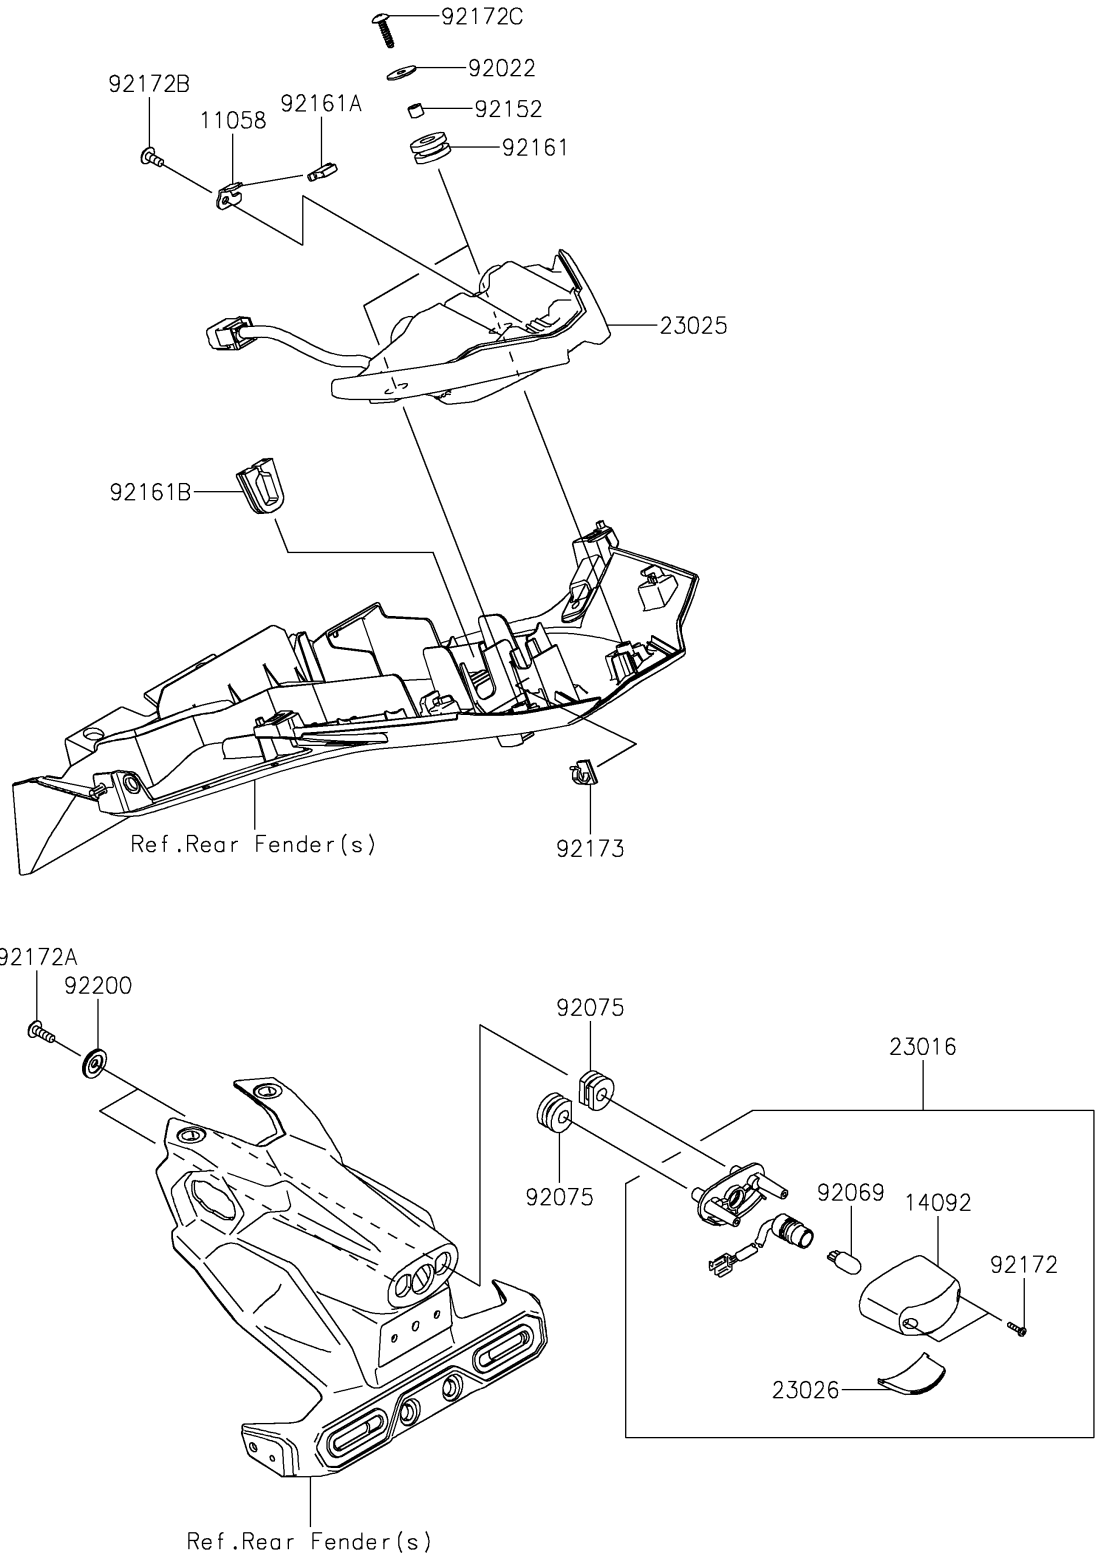

2026 Ninja 500 SE ABS

PARTS DIAGRAM

Taillight(s)

F2720

2026 Ninja 500 SE ABS

PARTS LIST

Taillight(s)

ITEM NAME	PART NUMBER	QUANTITY
BRACKET,TAIL LAMP (Ref # 11058)	11058-1169	1
COVER,LICENSE LAMP (Ref # 14092)	14092-0001	1
LAMP-ASSY,LICENCE (Ref # 23016)	23016-0657	1
LAMP-TAIL,LED (Ref # 23025)	23025-0403	1
LENS,LICENCE LAMP (Ref # 23026)	23026-0035	1
WASHER,5.5X20X1.2 (Ref # 92022)	92022-1405	2
BULB,12V 5W (Ref # 92069)	92069-1016	1
DAMPER (Ref # 92075)	92075-1870	2
COLLAR,5.5X10X7.5 (Ref # 92152)	92152-2618	2
DAMPER (Ref # 92161)	92161-0163	2
DAMPER (Ref # 92161A)	92161-1917	1
DAMPER,RR FENDER (Ref # 92161B)	92161-1984	1
SCREW,TAPPING,2.9X13 (Ref # 92172)	92172-0343	2
SCREW,TAPPING,5X16 (Ref # 92172A)	92172-0427	2
SCREW,5X12 (Ref # 92172B)	92172-0821	1
SCREW,TAPPING,5X20 (Ref # 92172C)	92172-1159	2
CLAMP,CLIP (Ref # 92173)	92173-1783	1
WASHER,5.5X20X2 (Ref # 92200)	92200-1971	2