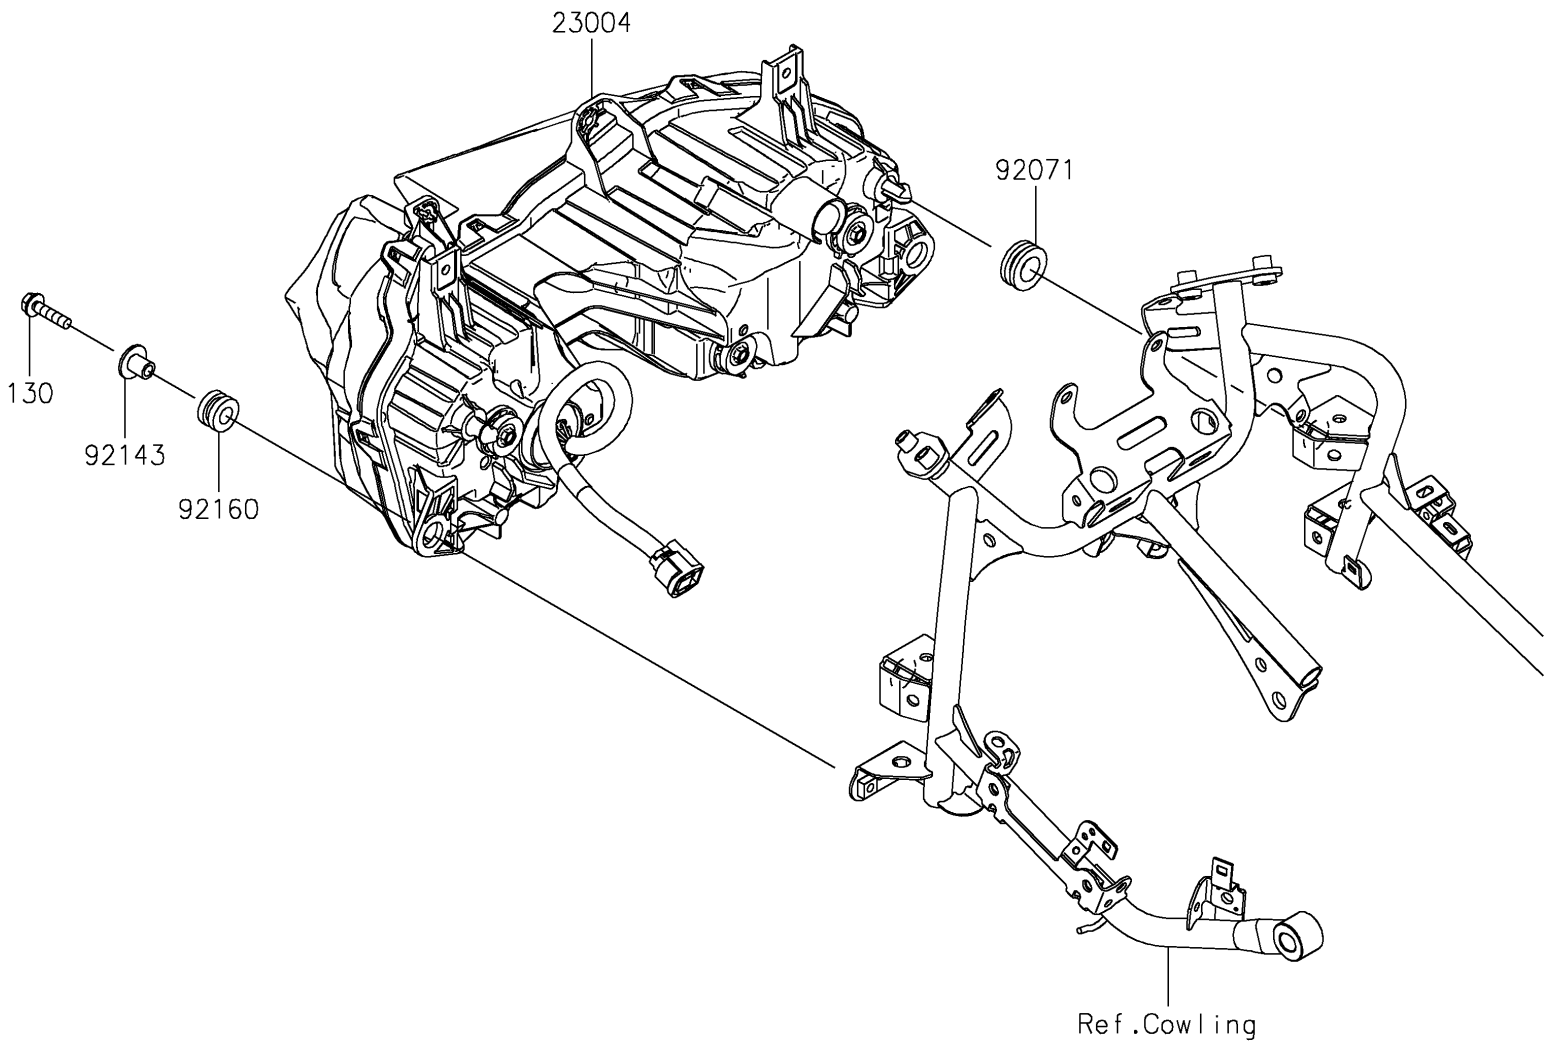

2024 NINJA® 500 SE 40th ANNIVERSARY EDITION ABS

PARTS DIAGRAM

Headlight(s)

F2710

2024 NINJA® 500 SE 40th ANNIVERSARY EDITION ABS

PARTS LIST

Headlight(s)

ITEM NAME

PART NUMBER

QUANTITY
