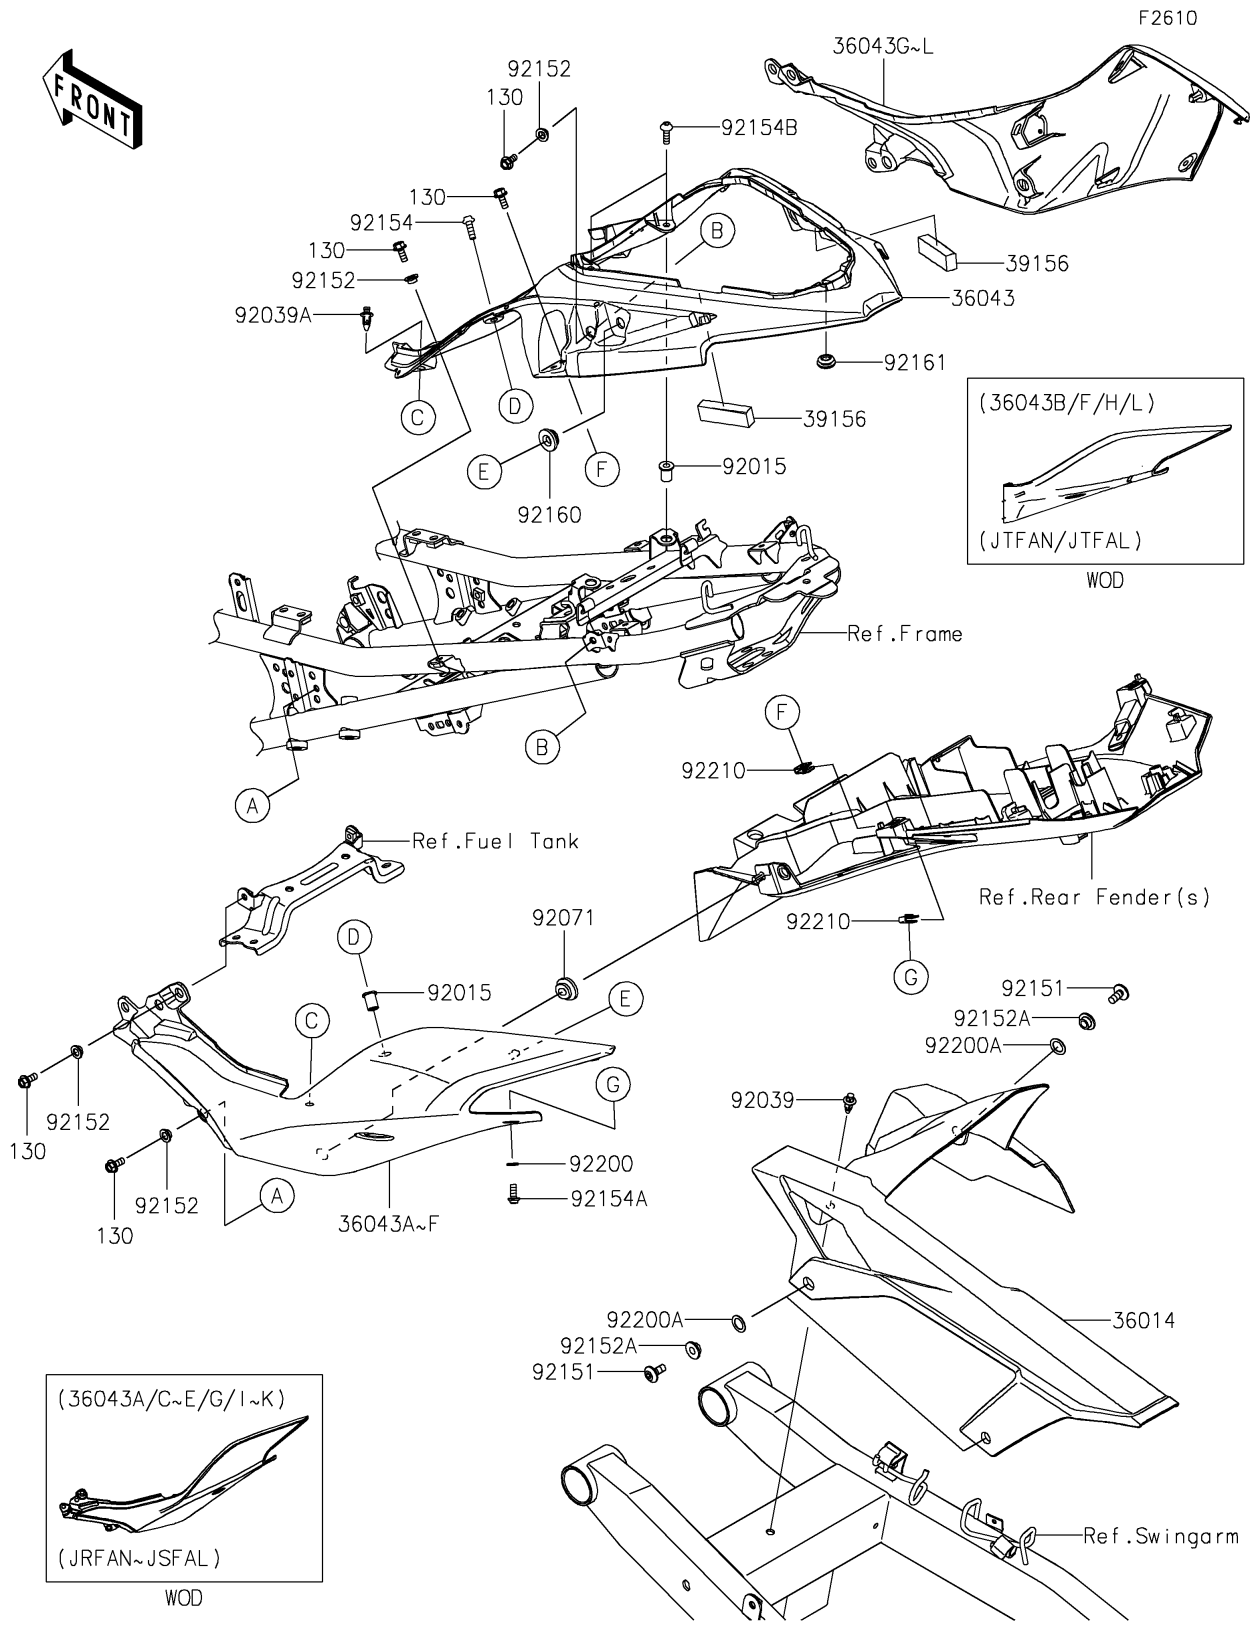

2024 NINJA® 500 KRT EDITION SE ABS

PARTS DIAGRAM

Side Covers/Chain Cover

2024 NINJA® 500 KRT EDITION SE ABS

PARTS LIST

Side Covers/Chain Cover

ITEM NAME	PART NUMBER	QUANTITY
-----------	-------------	----------
