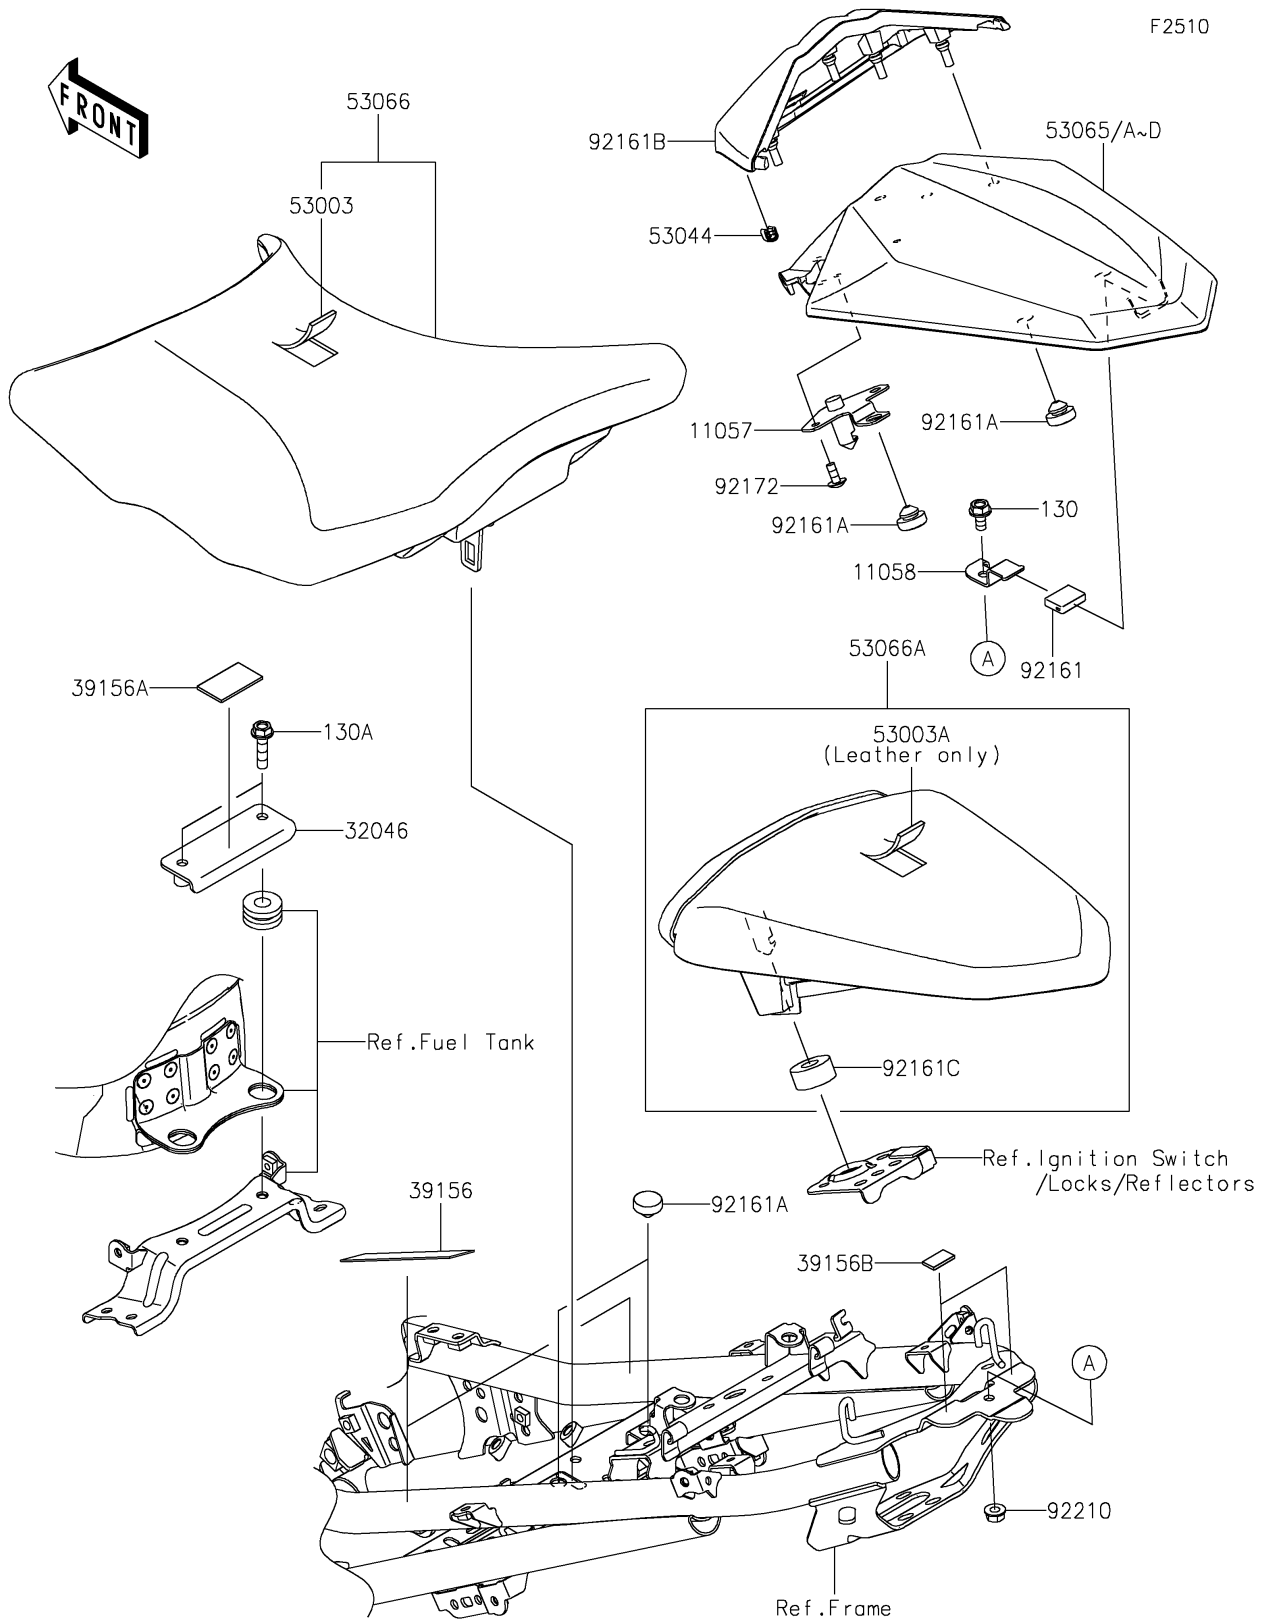

PARTS DIAGRAM

Seat

2024 NINJA® 500 SE 40th ANNIVERSARY EDITION ABS

PARTS LIST

Seat

ITEM NAME	PART NUMBER	QUANTITY
-----------	-------------	----------
