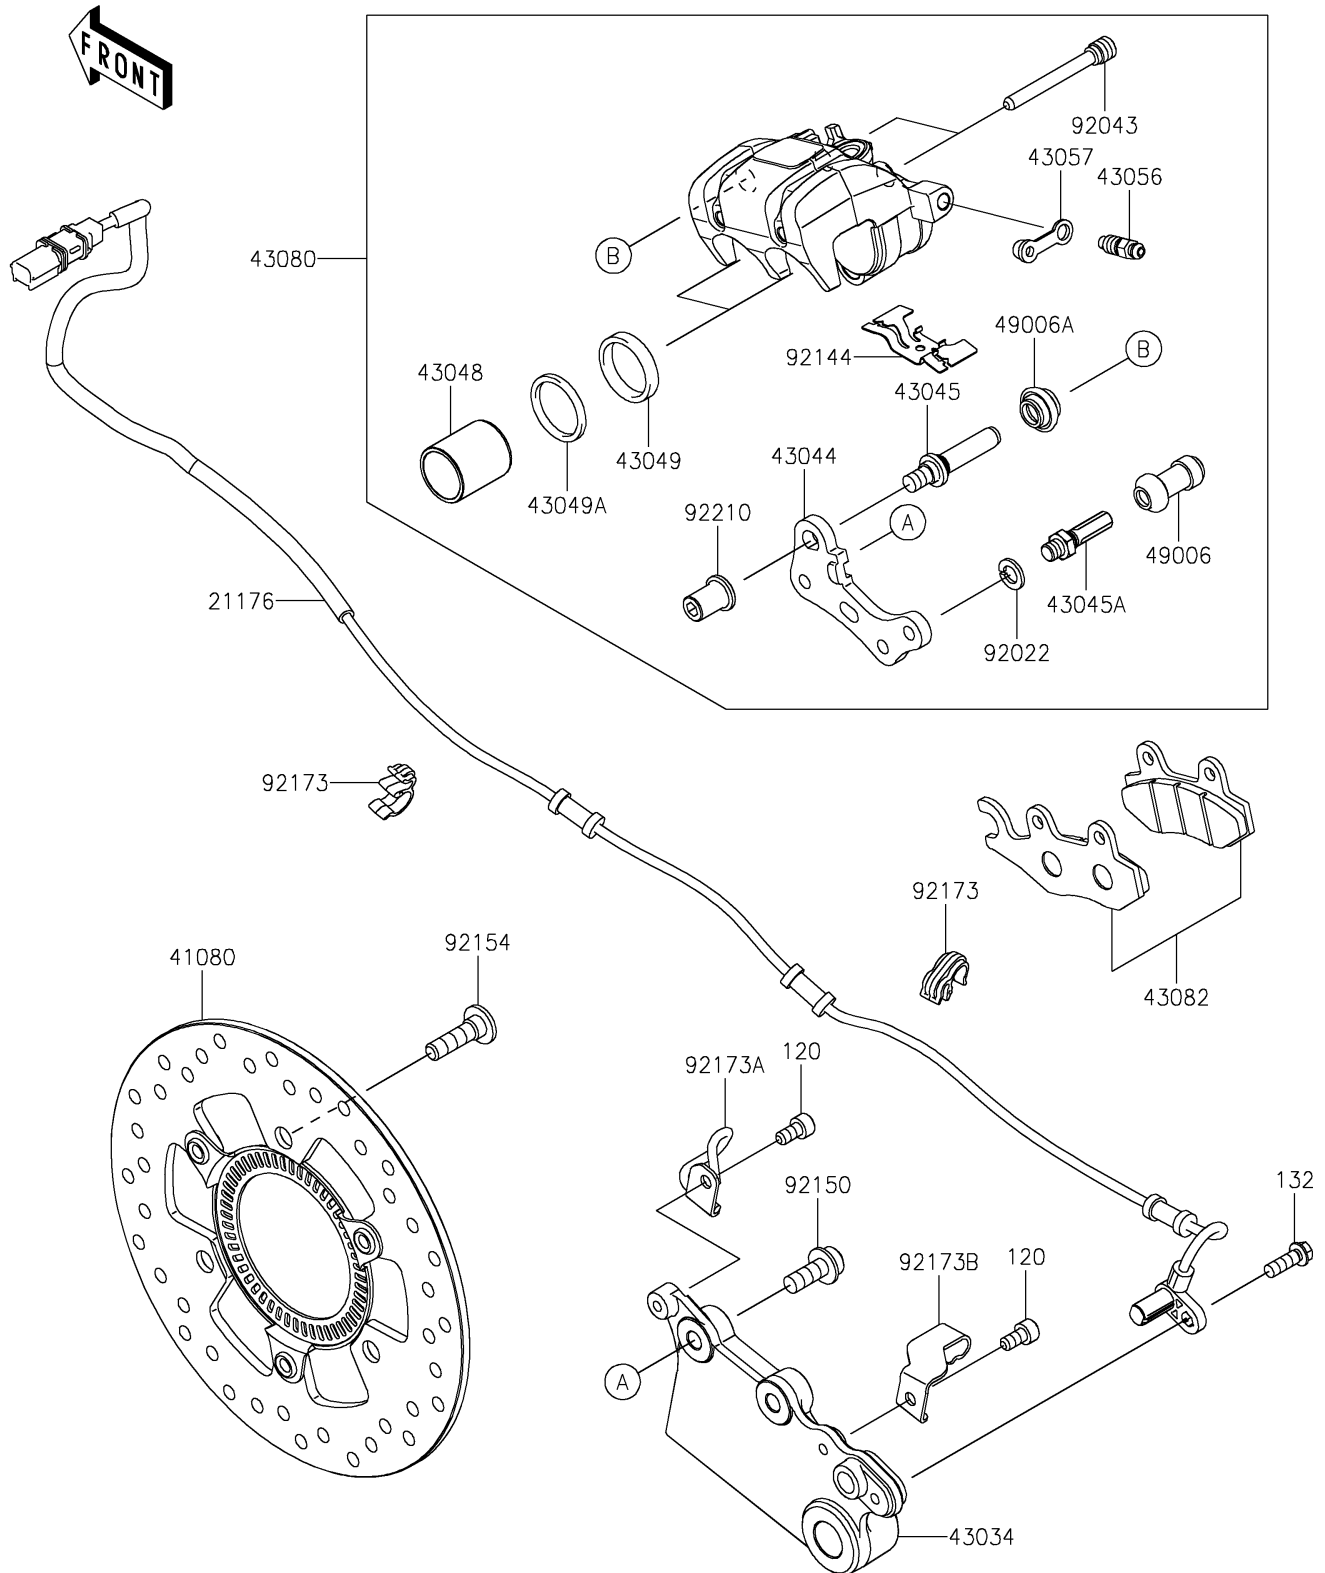

2026 Ninja 500 SE ABS

PARTS DIAGRAM

Rear Brake

F2294

2026 Ninja 500 SE ABS

PARTS LIST

Rear Brake

ITEM NAME

PART NUMBER

QUANTITY
