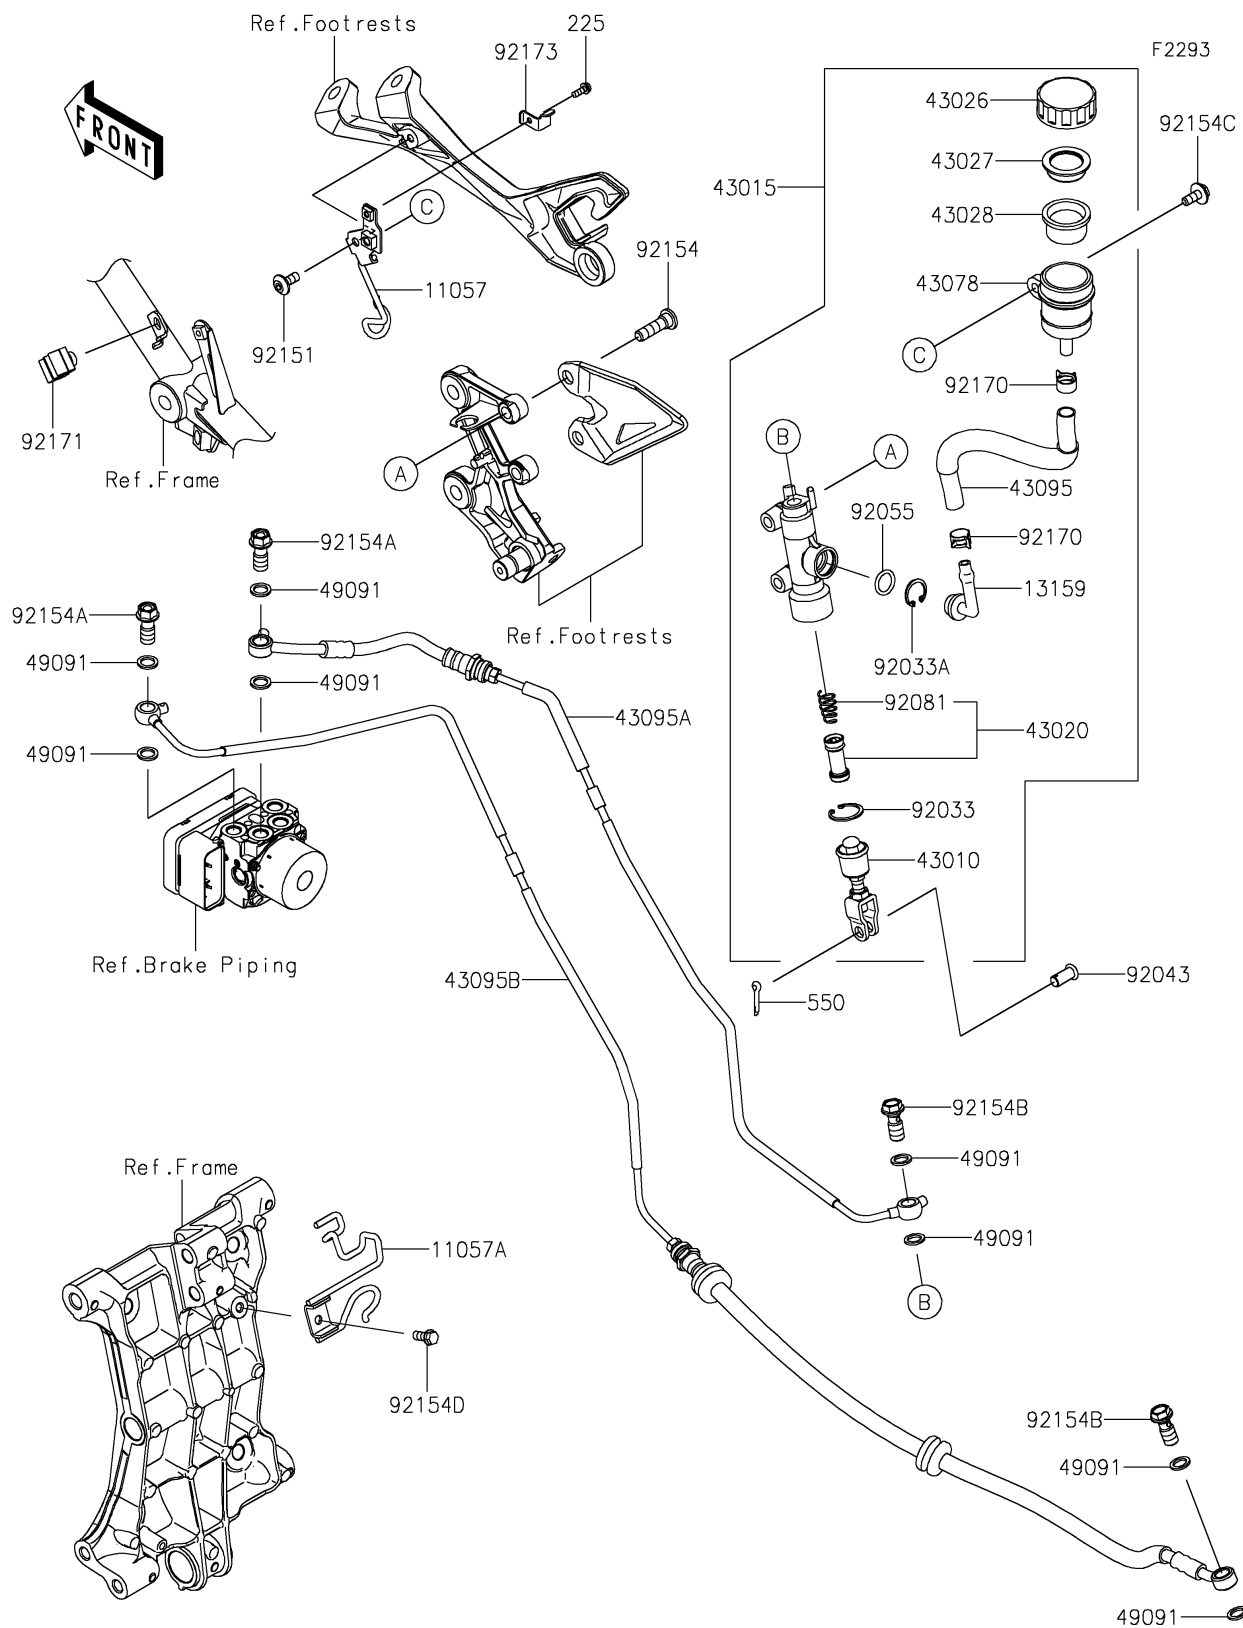

2024 NINJA® 500 KRT EDITION SE ABS

PARTS DIAGRAM

Rear Master Cylinder

2024 NINJA® 500 KRT EDITION SE ABS

PARTS LIST

Rear Master Cylinder

ITEM NAME	PART NUMBER	QUANTITY
-----------	-------------	----------
