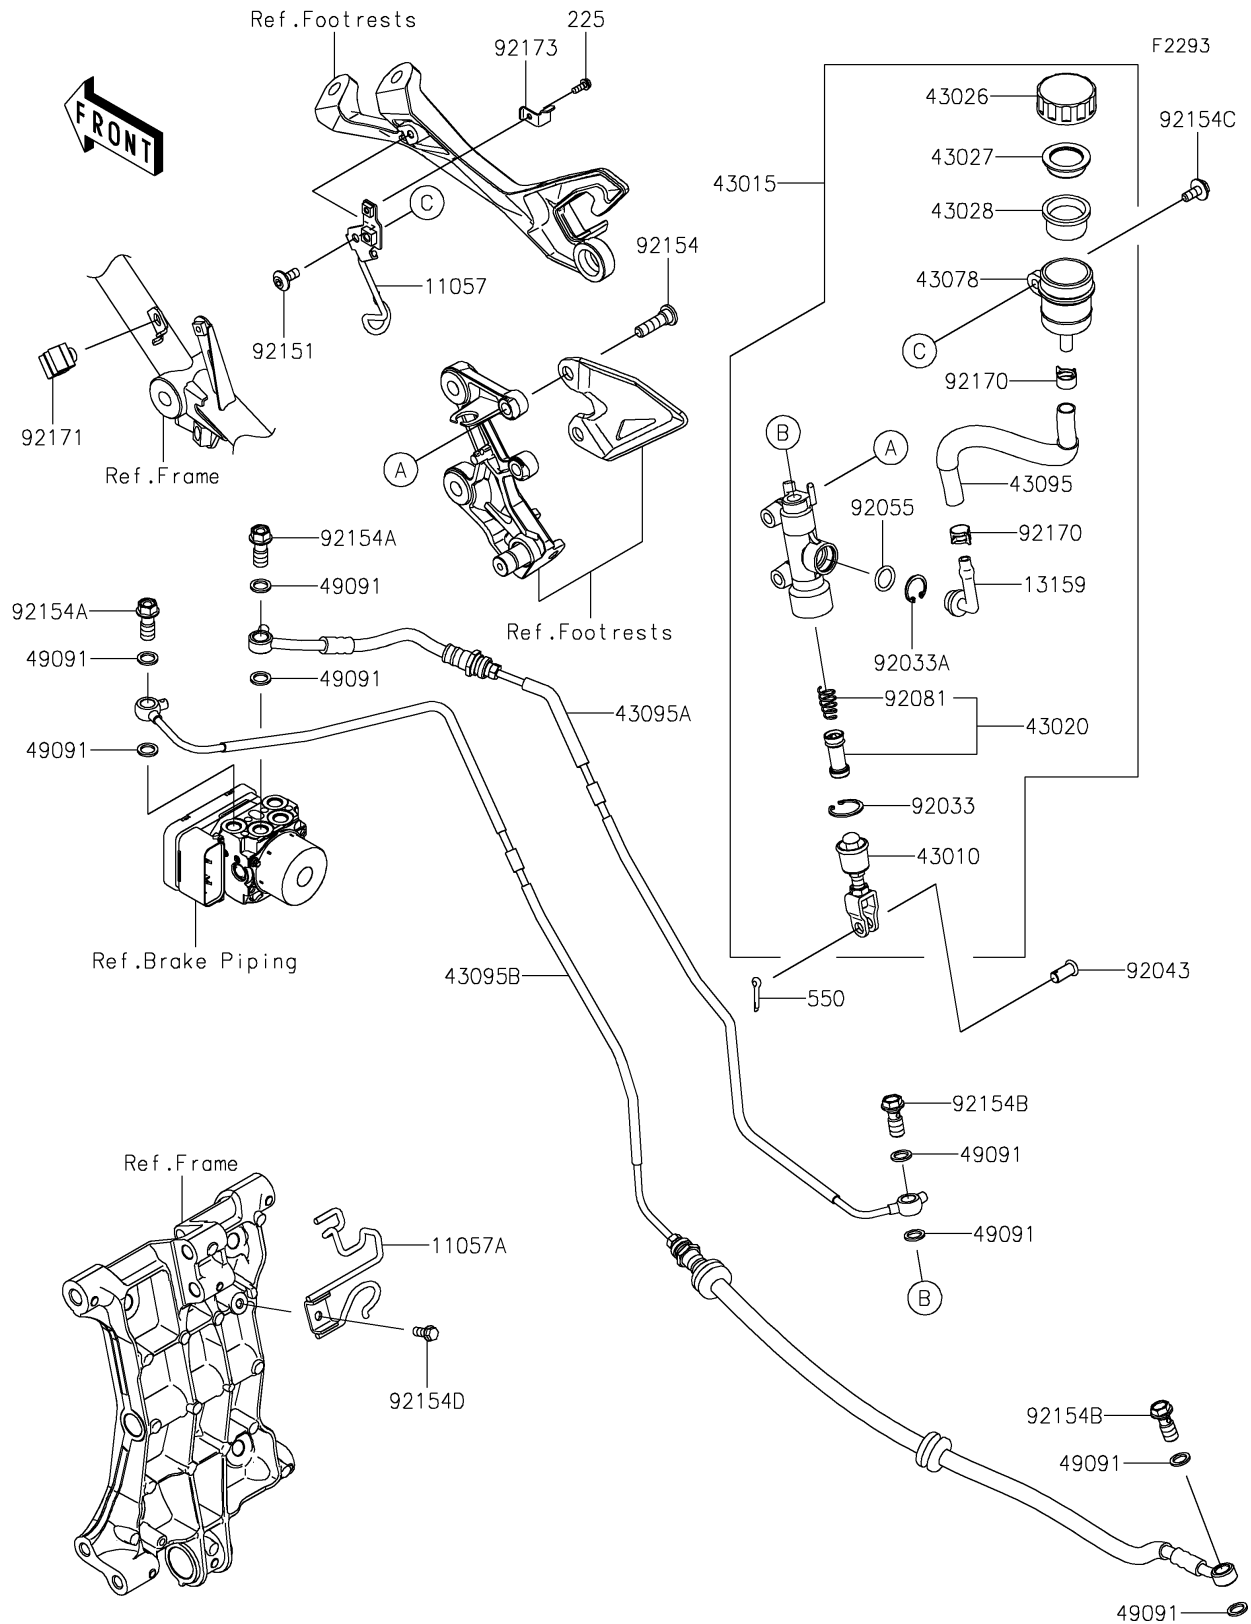

2024 NINJA® 500 KRT EDITION SE ABS

PARTS DIAGRAM

Rear Master Cylinder

2024 NINJA® 500 KRT EDITION SE ABS

PARTS LIST

Rear Master Cylinder

ITEM NAME	PART NUMBER	QUANTITY
-----------	-------------	----------
