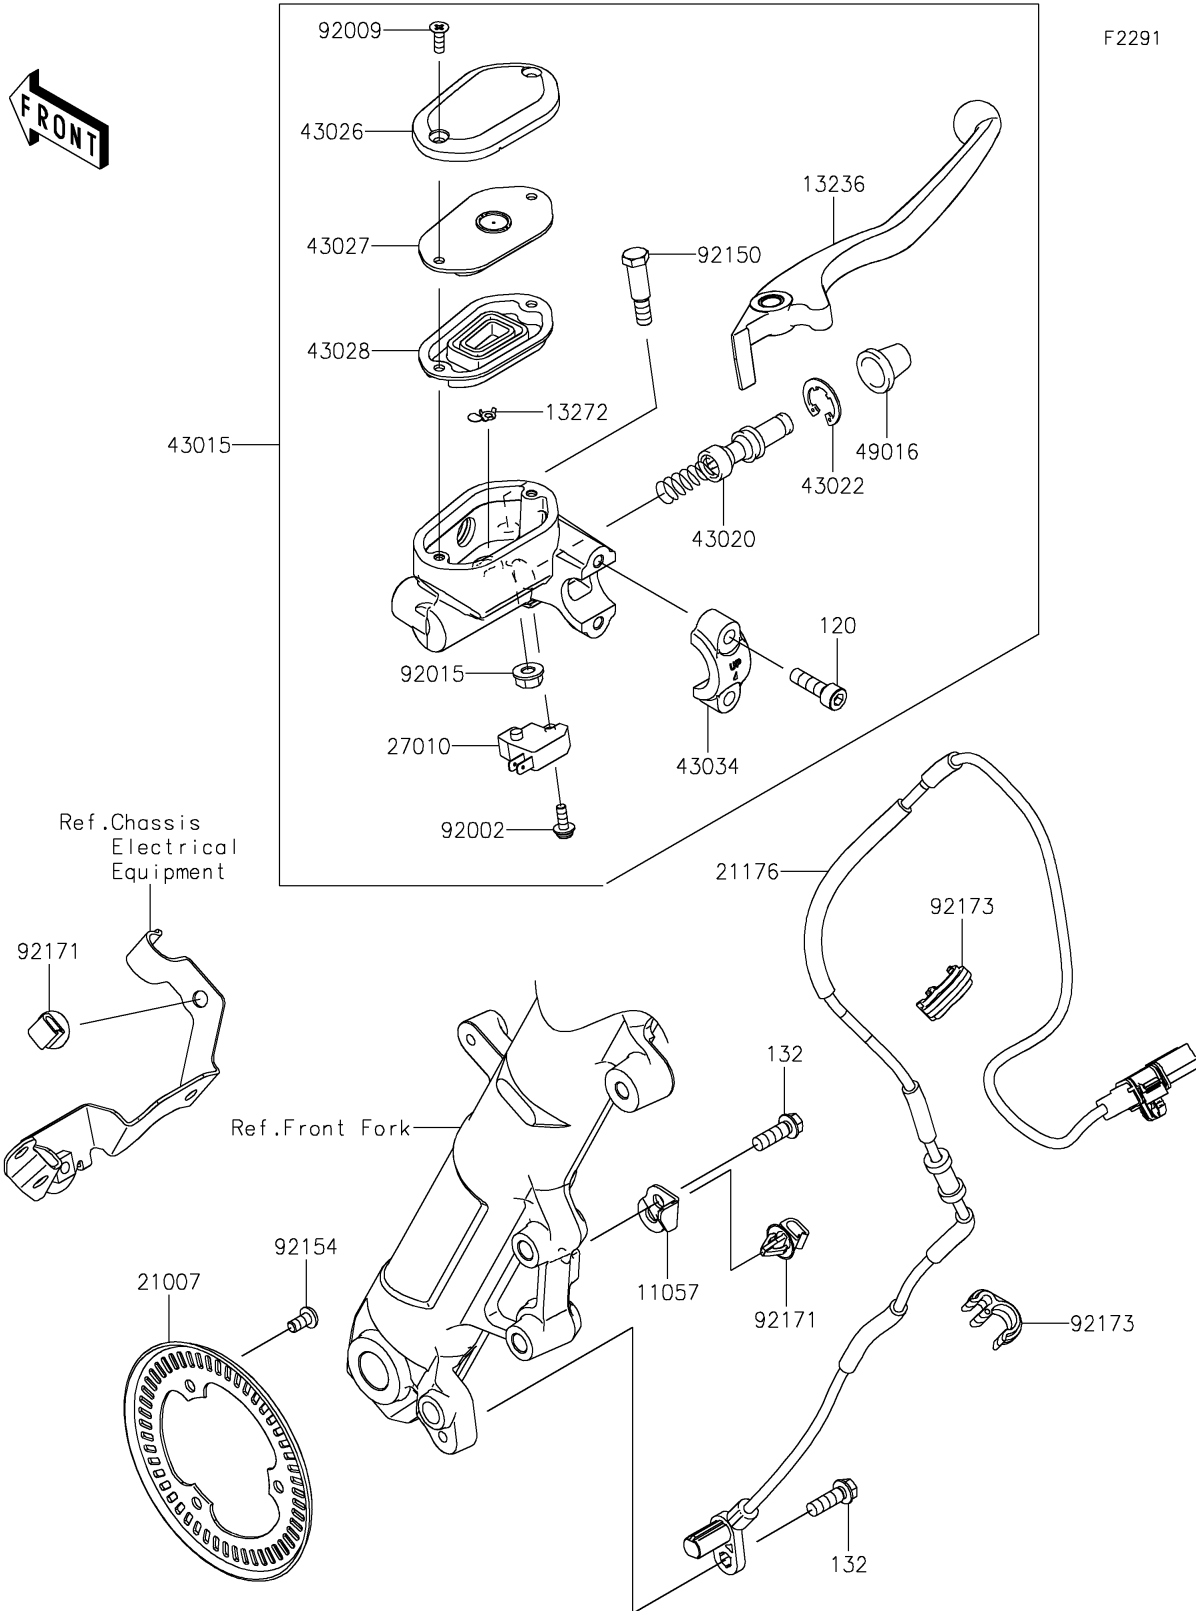

2024 NINJA® 500 SE 40th ANNIVERSARY EDITION ABS

PARTS DIAGRAM Front Master Cylinder

F2291

2024 NINJA® 500 SE 40th ANNIVERSARY EDITION ABS

PARTS LIST

Front Master Cylinder

ITEM NAME	PART NUMBER	QUANTITY
-----------	-------------	----------
