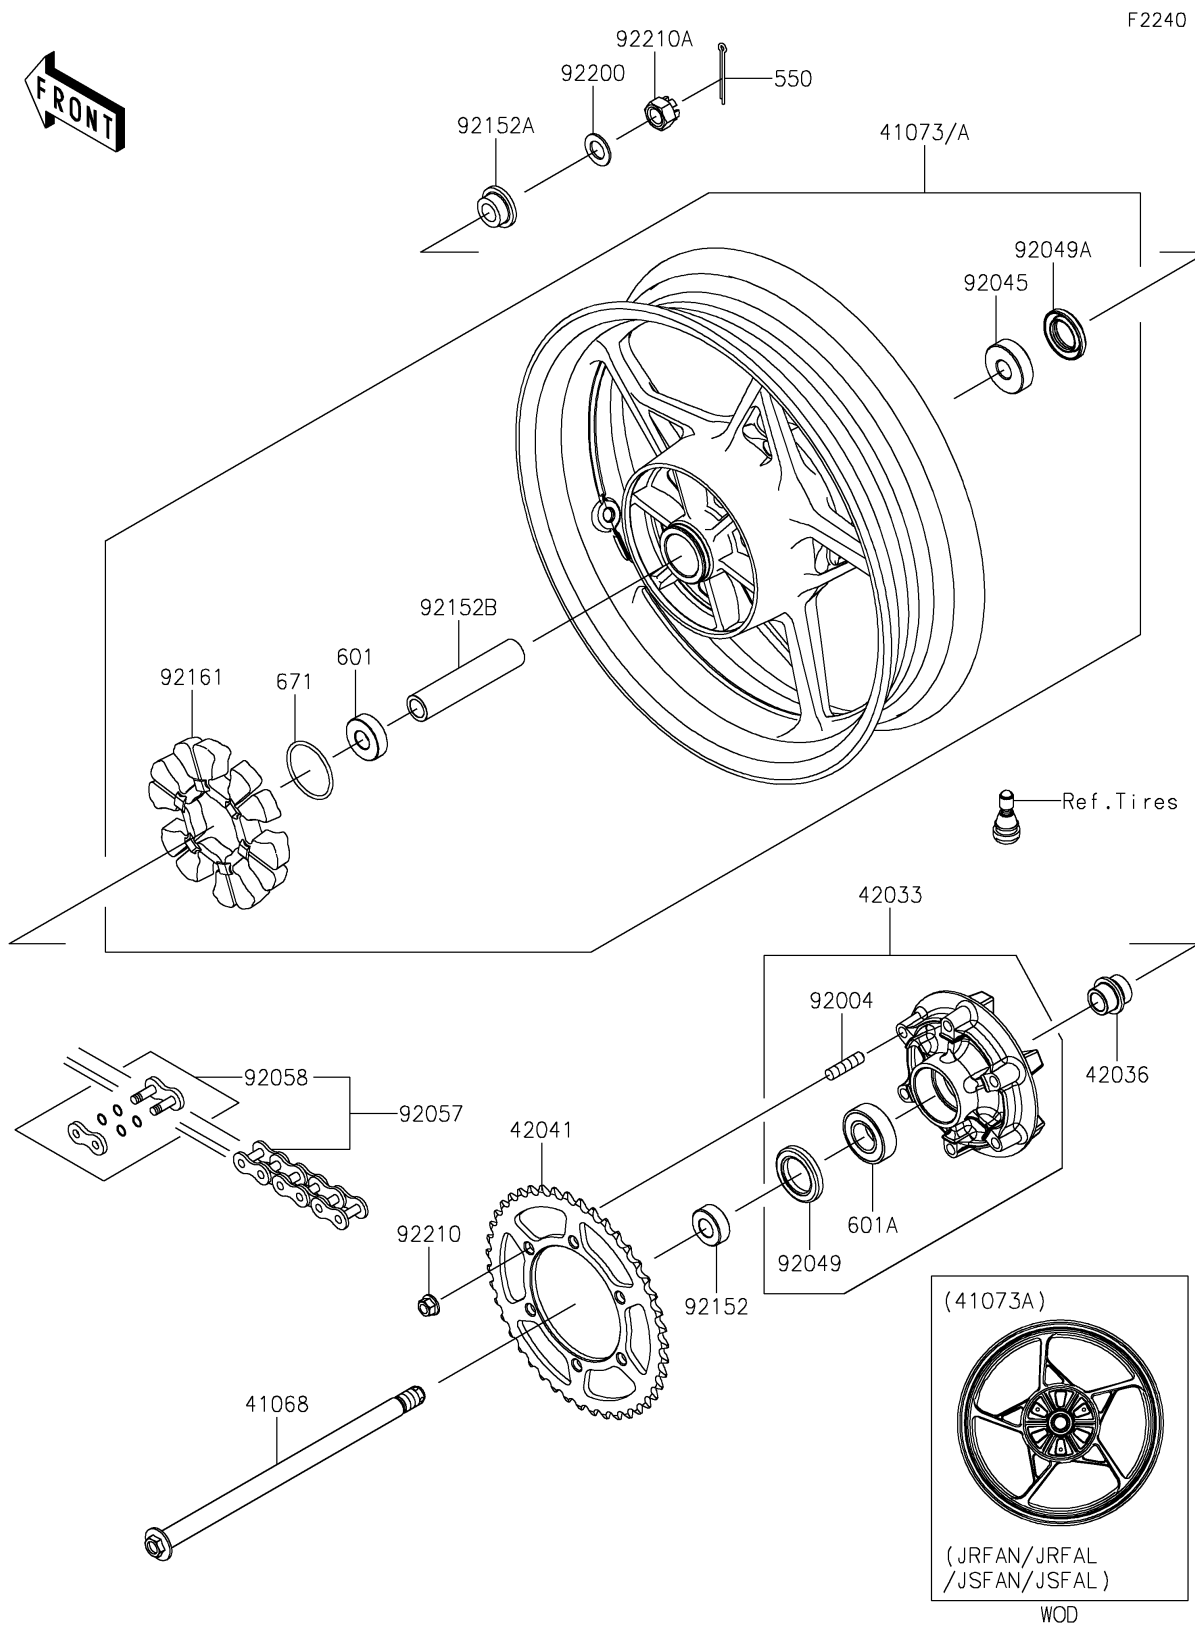

2024 NINJA® 500 SE 40th ANNIVERSARY EDITION ABS

PARTS DIAGRAM Rear Wheel/Chain

2024 NINJA® 500 SE 40th ANNIVERSARY EDITION ABS

PARTS LIST

Rear Wheel/Chain

ITEM NAME	PART NUMBER	QUANTITY
-----------	-------------	----------
