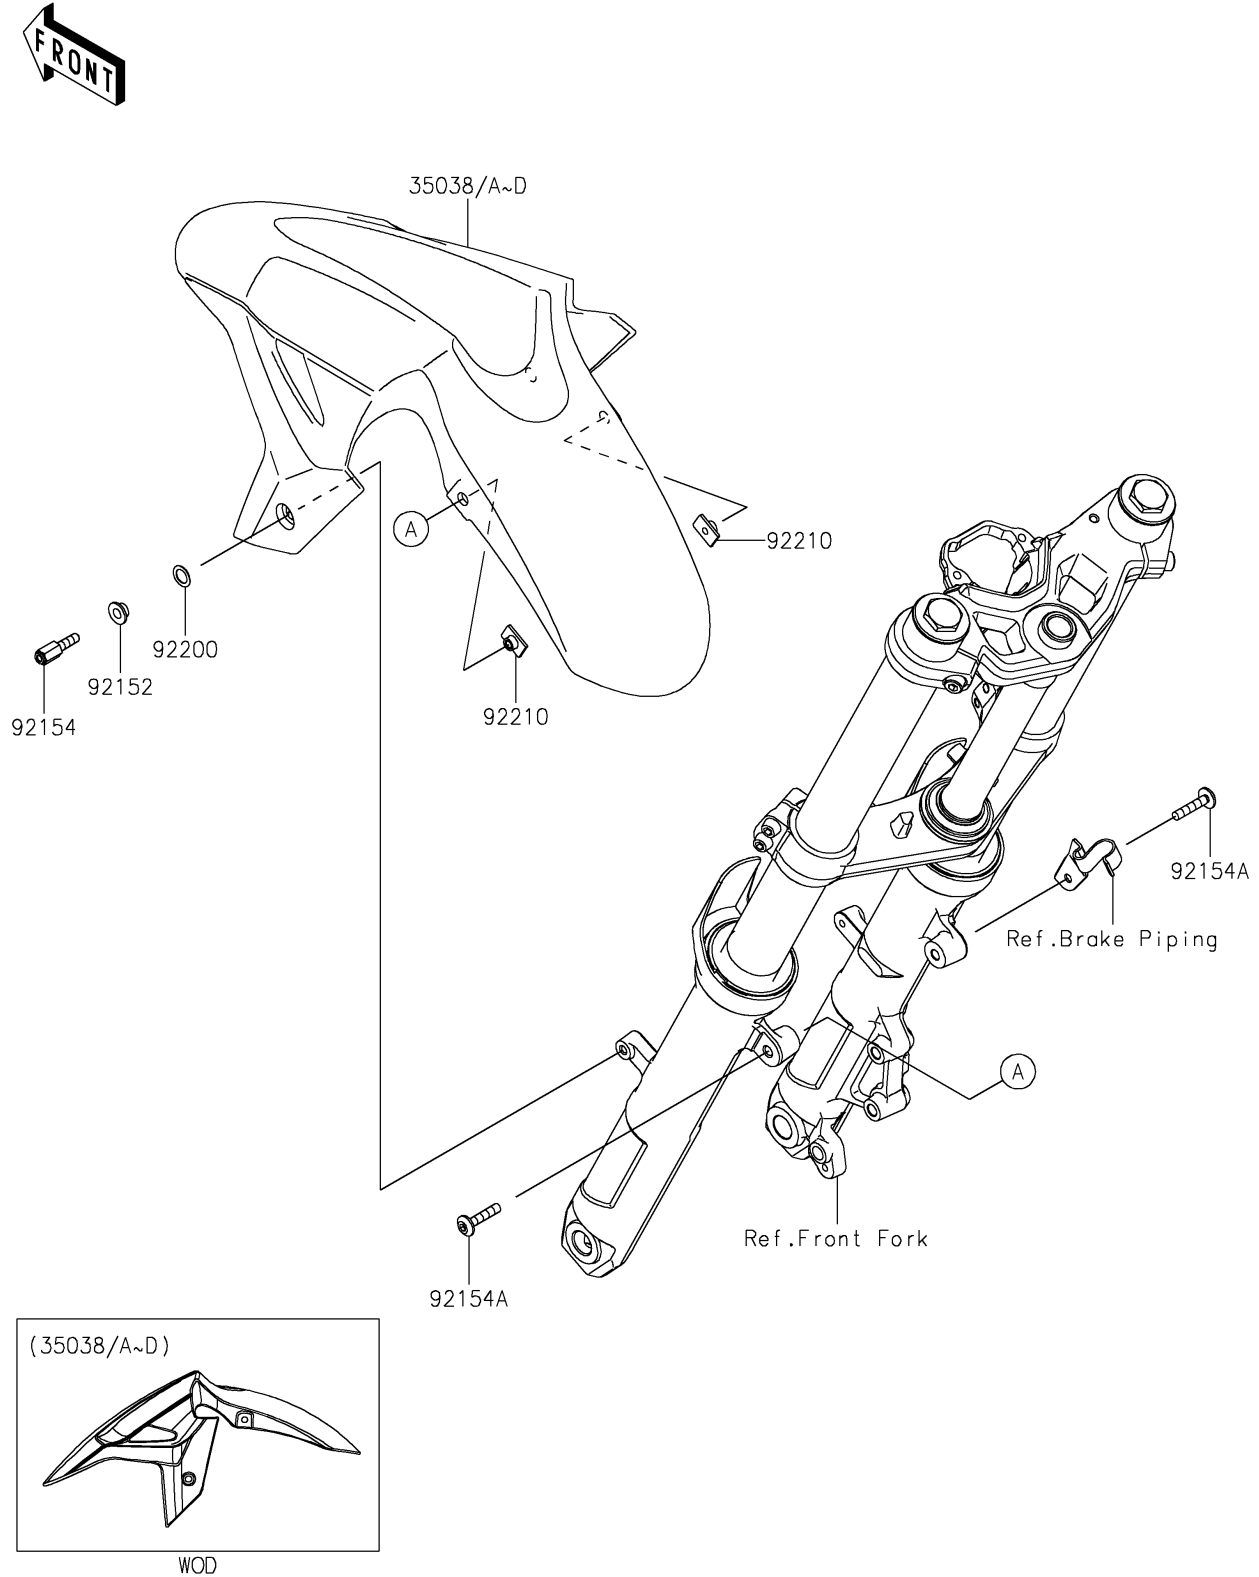

2024 NINJA® 500 SE 40th ANNIVERSARY EDITION ABS

PARTS DIAGRAM

Front Fender(s)

F2171

2024 NINJA® 500 SE 40th ANNIVERSARY EDITION ABS

PARTS LIST

Front Fender(s)

ITEM NAME	PART NUMBER	QUANTITY
-----------	-------------	----------
