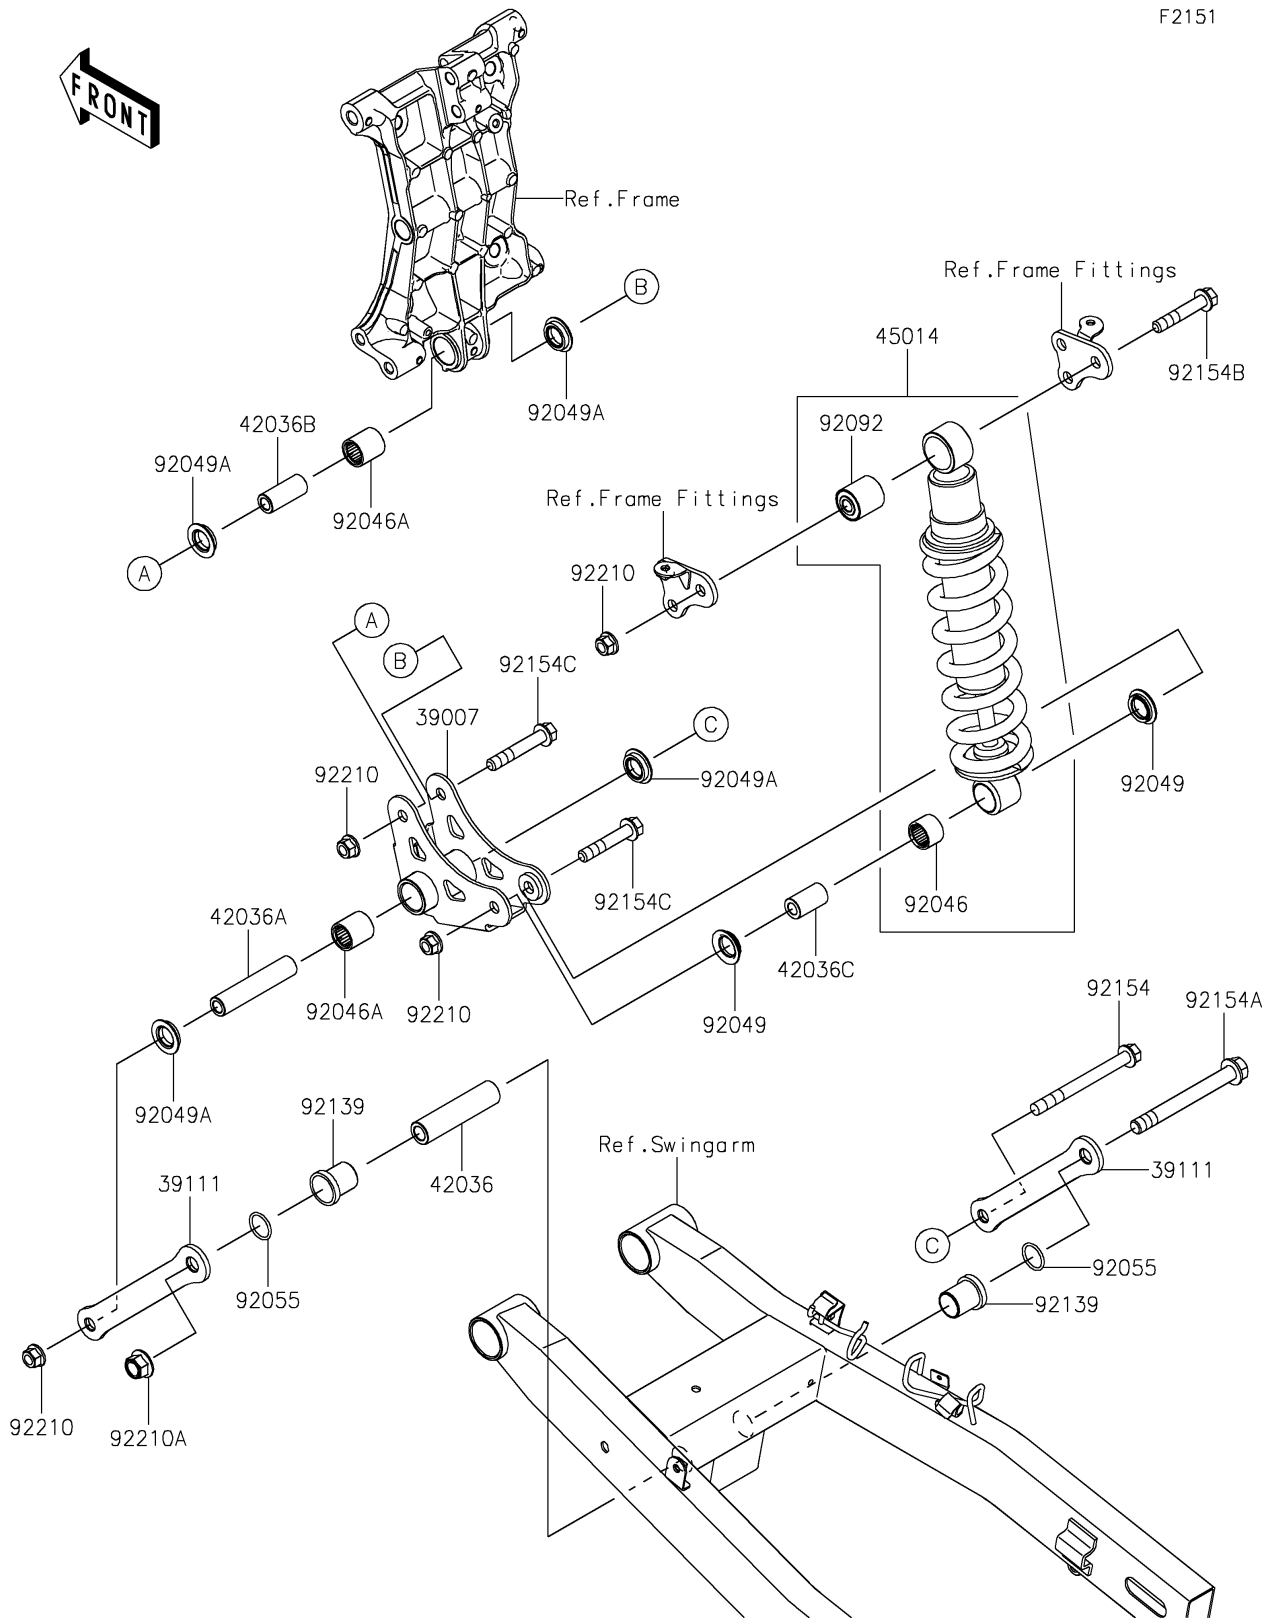

2024 NINJA® 500 SE 40th ANNIVERSARY EDITION ABS

PARTS DIAGRAM

Suspension/Shock Absorber

2024 NINJA® 500 SE 40th ANNIVERSARY EDITION ABS

PARTS LIST

Suspension/Shock Absorber

ITEM NAME	PART NUMBER	QUANTITY
-----------	-------------	----------
