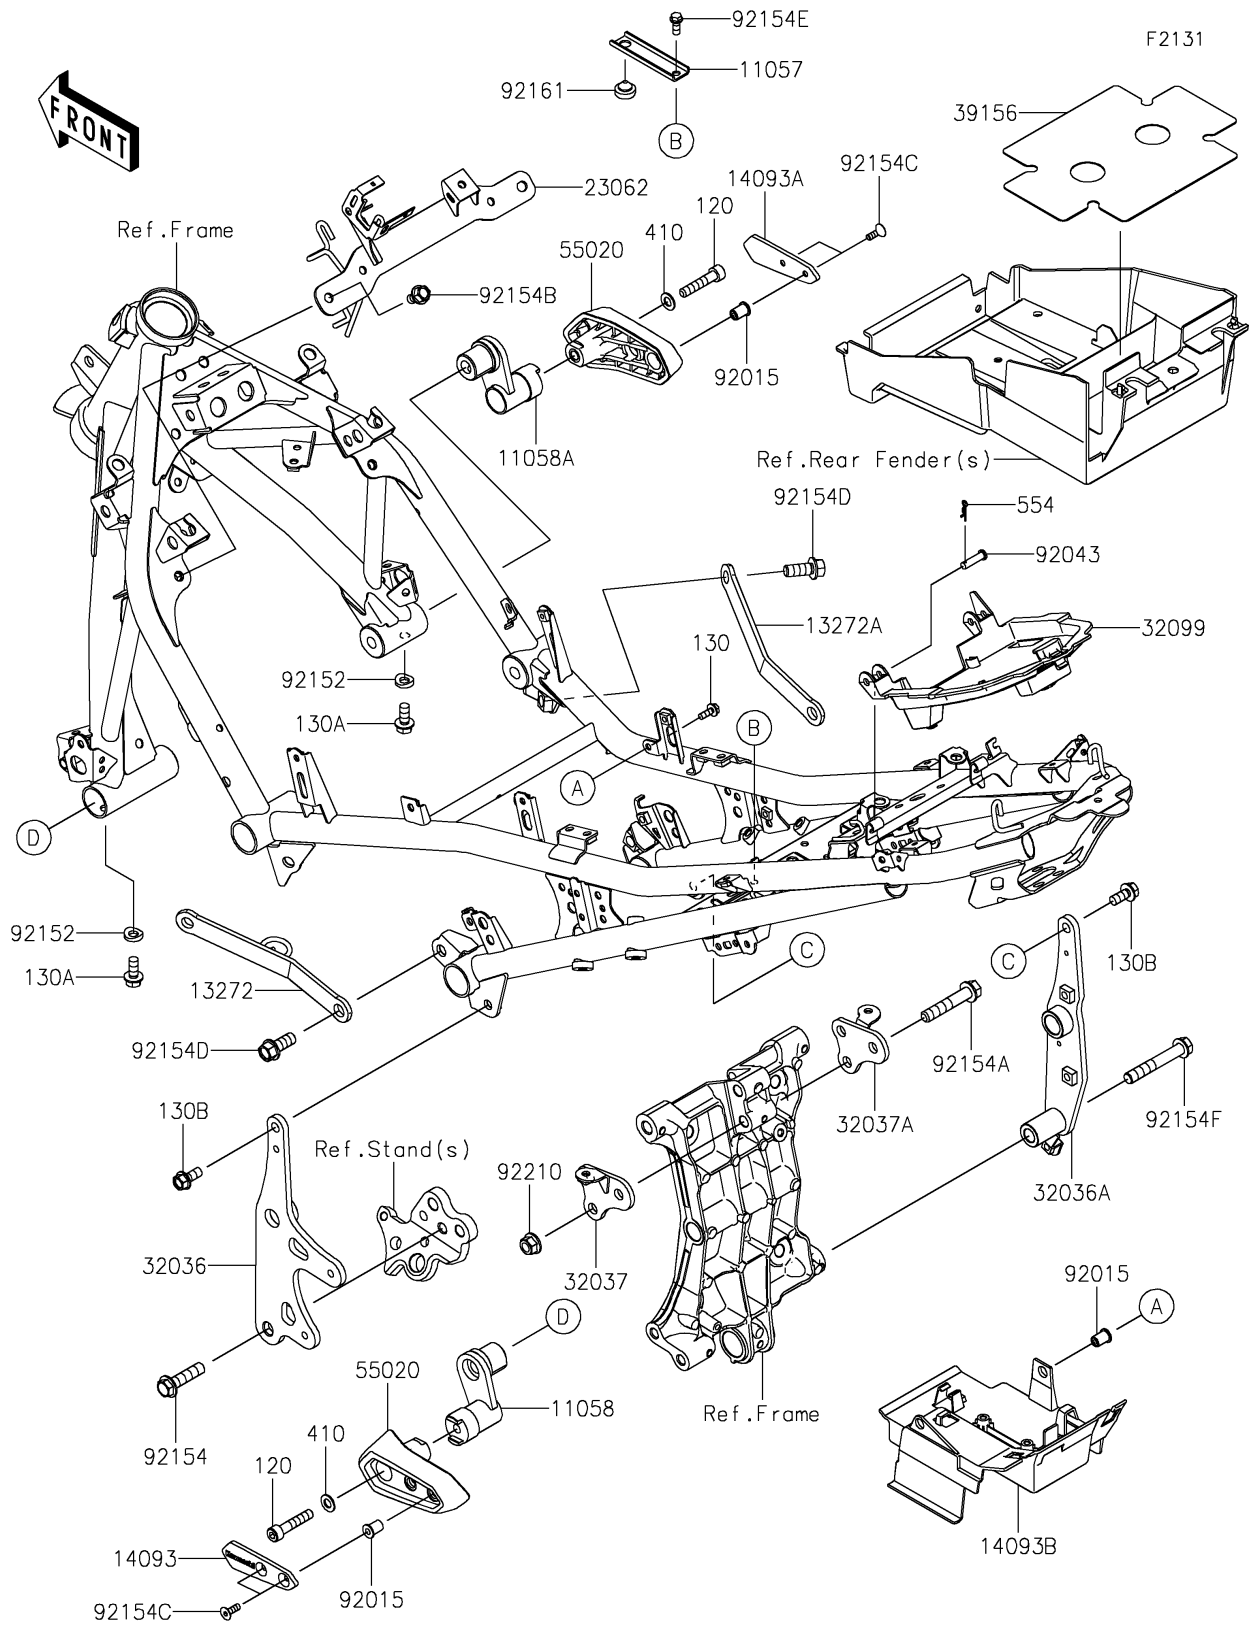

2024 NINJA® 500 SE 40th ANNIVERSARY EDITION ABS

PARTS DIAGRAM

Frame Fittings

2024 NINJA® 500 SE 40th ANNIVERSARY EDITION ABS

PARTS LIST

Frame Fittings

ITEM NAME	PART NUMBER	QUANTITY
-----------	-------------	----------
