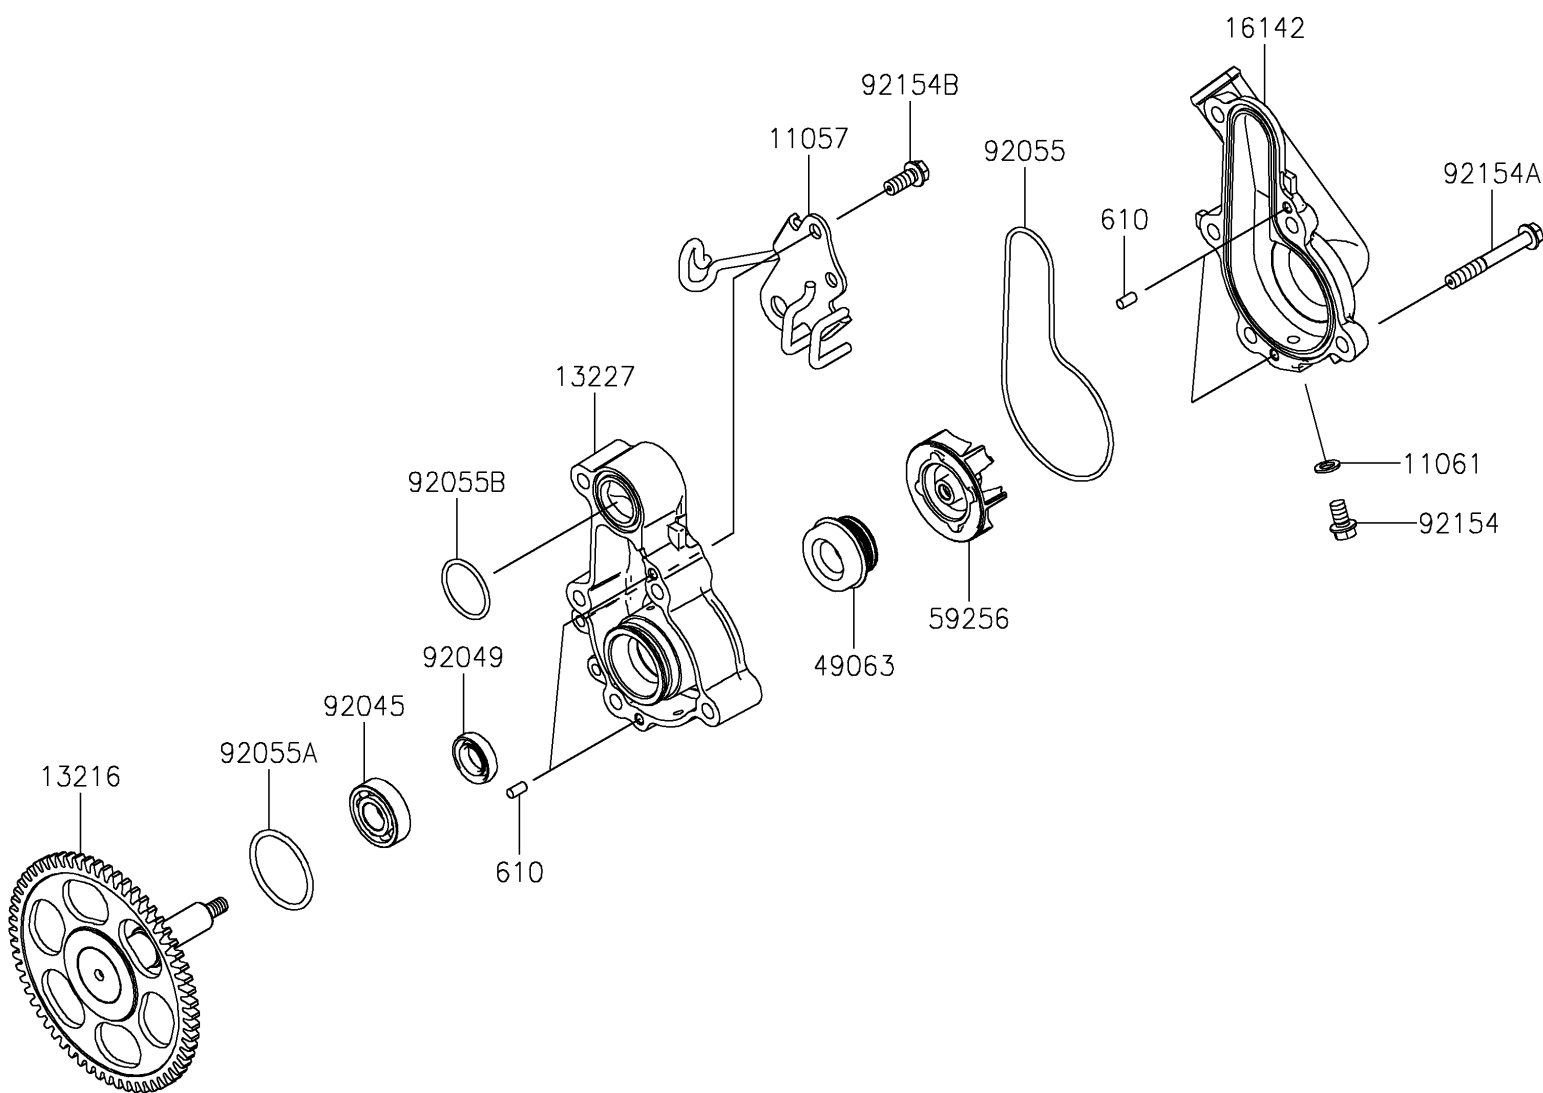

2024 NINJA® 500 KRT EDITION SE ABS

Kawasaki
Let the Good Times Roll®

PARTS DIAGRAM

Water Pump

E3031

2024 NINJA® 500 KRT EDITION SE ABS

Kawasaki
Let the Good Times Roll®

PARTS LIST

Water Pump

ITEM NAME	PART NUMBER	QUANTITY
-----------	-------------	----------
