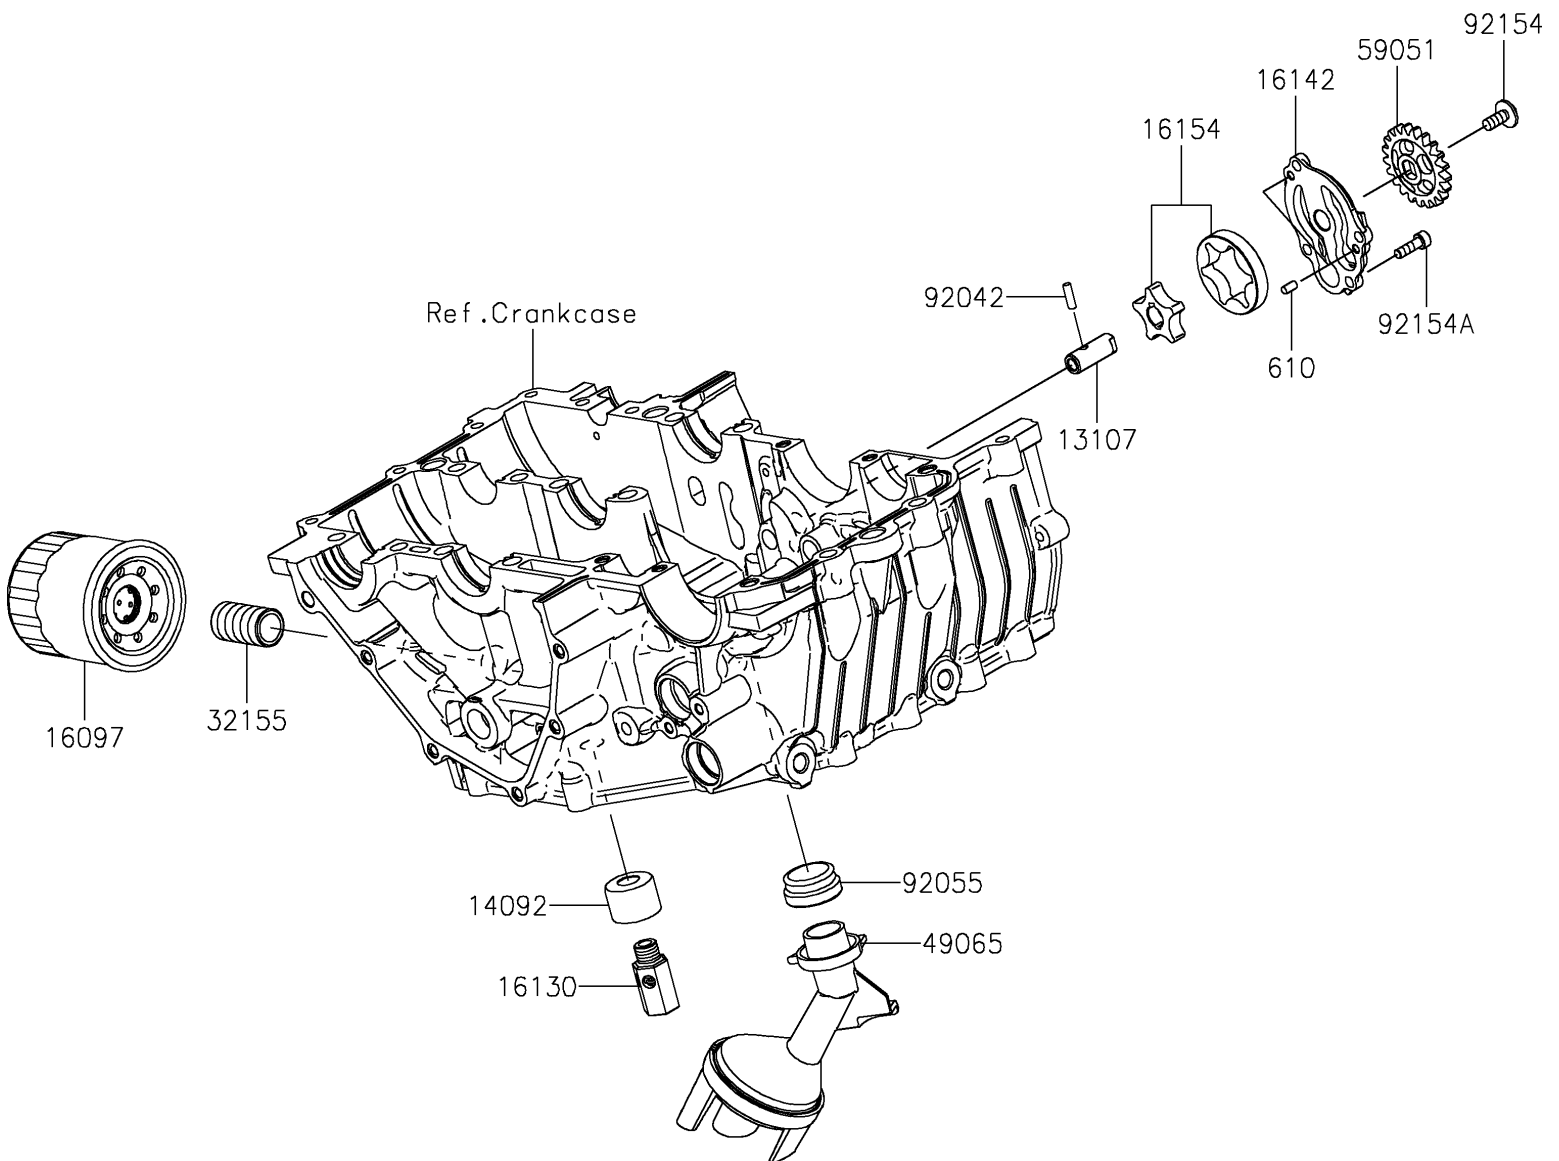

2024 NINJA® 500 SE 40th ANNIVERSARY EDITION ABS

PARTS DIAGRAM Oil Pump/Oil Filter

E1710

2024 NINJA® 500 SE 40th ANNIVERSARY EDITION ABS

PARTS LIST

Oil Pump/Oil Filter

ITEM NAME	PART NUMBER	QUANTITY
-----------	-------------	----------
