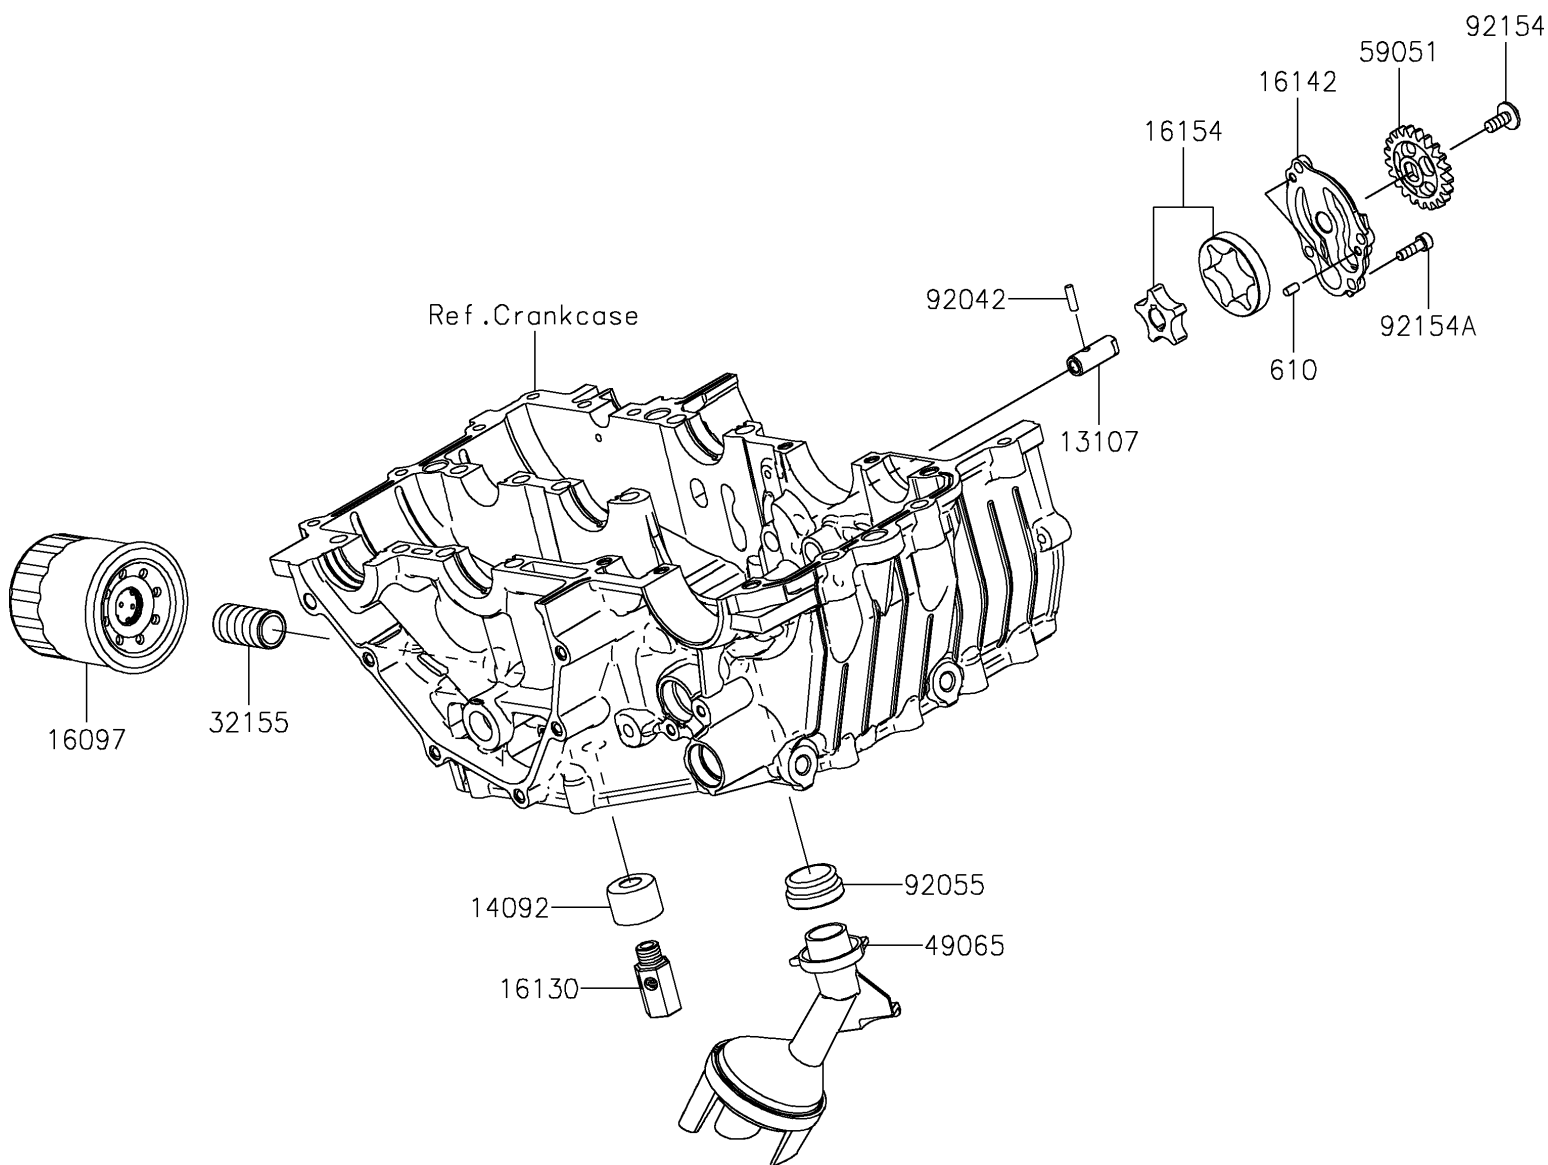

2024 NINJA® 500 KRT EDITION SE ABS

PARTS DIAGRAM Oil Pump/Oil Filter

E1710

2024 NINJA® 500 KRT EDITION SE ABS

PARTS LIST

Oil Pump/Oil Filter

| ITEM NAME | PART NUMBER | QUANTITY |
|-----------|-------------|----------|
|-----------|-------------|----------|
