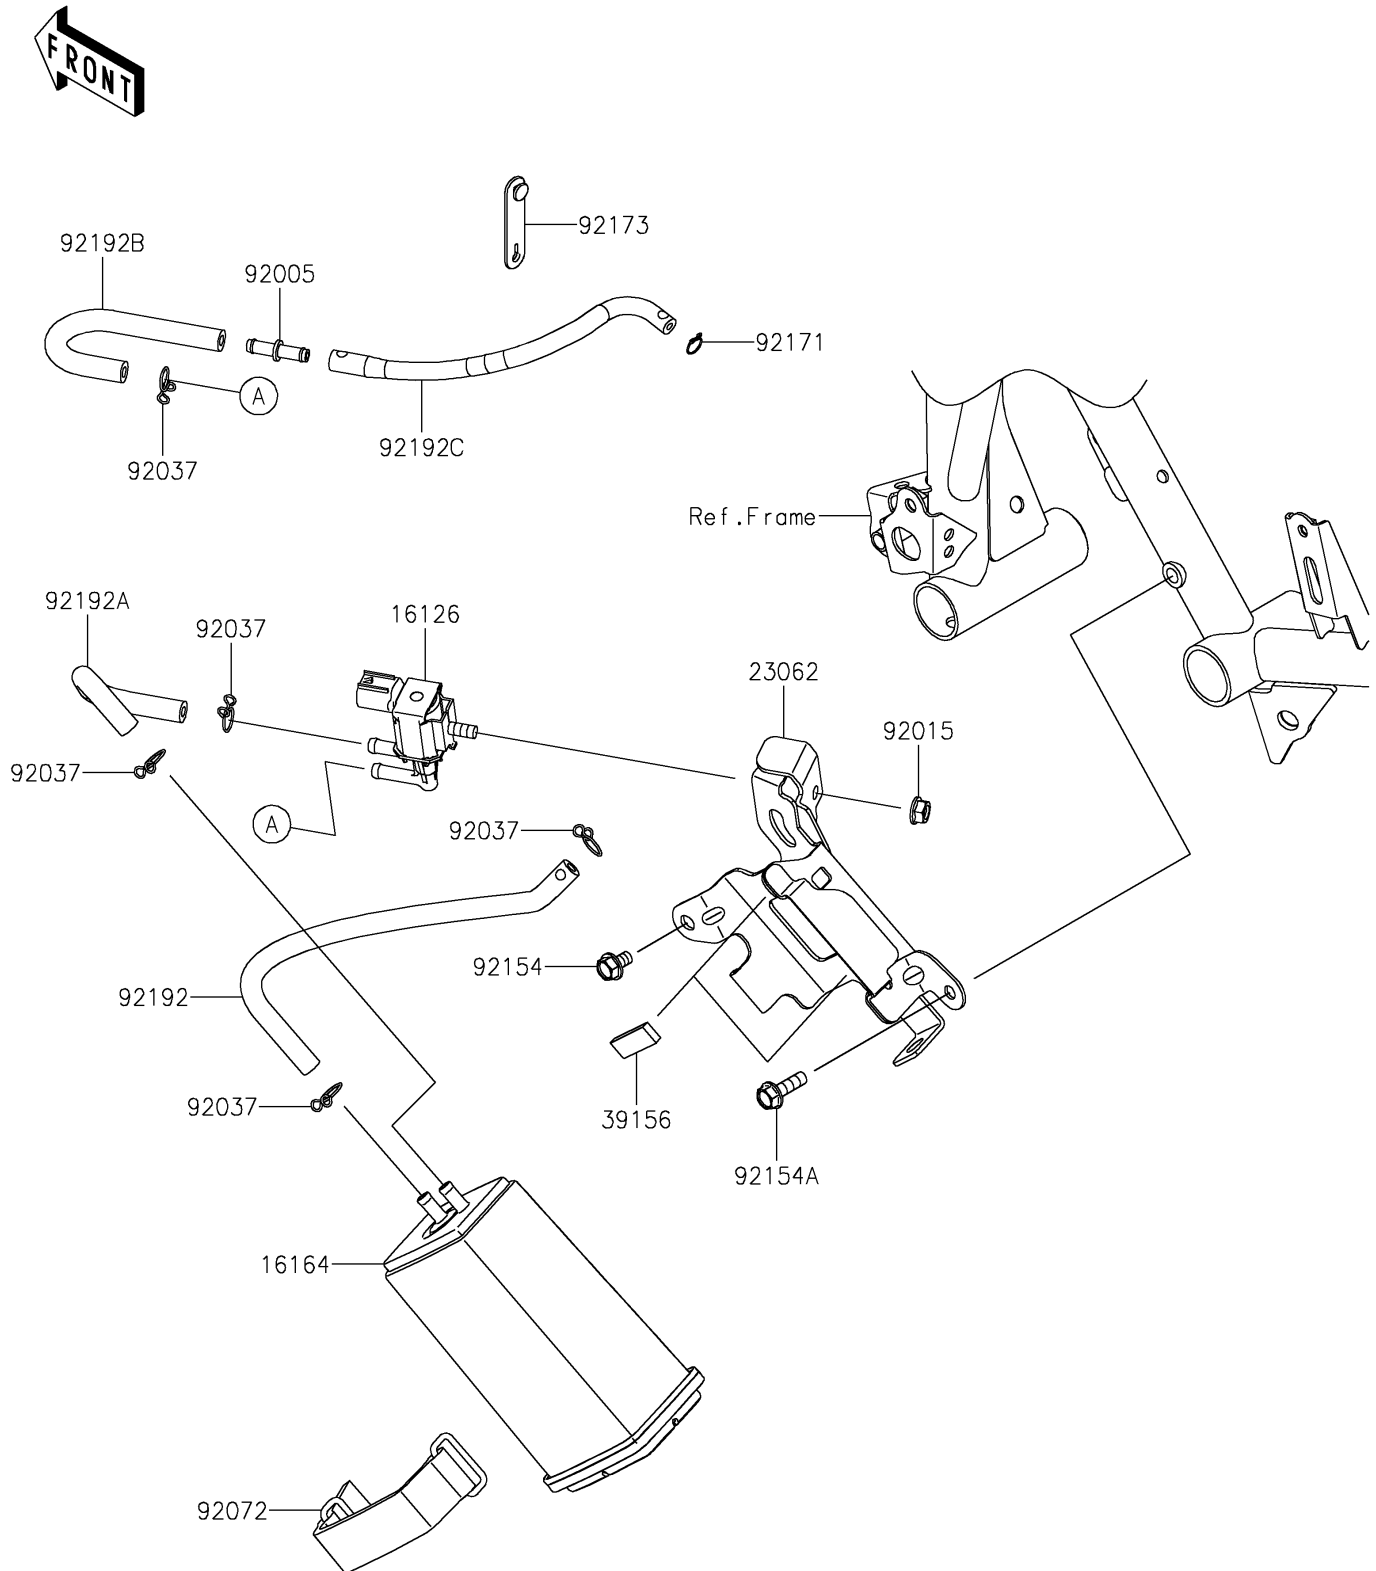

2024 NINJA® 500 SE 40th ANNIVERSARY EDITION ABS

PARTS DIAGRAM

Fuel Evaporative System(CA)

E1650

2024 NINJA® 500 SE 40th ANNIVERSARY EDITION ABS

PARTS LIST

Fuel Evaporative System(CA)

ITEM NAME	PART NUMBER	QUANTITY
-----------	-------------	----------
