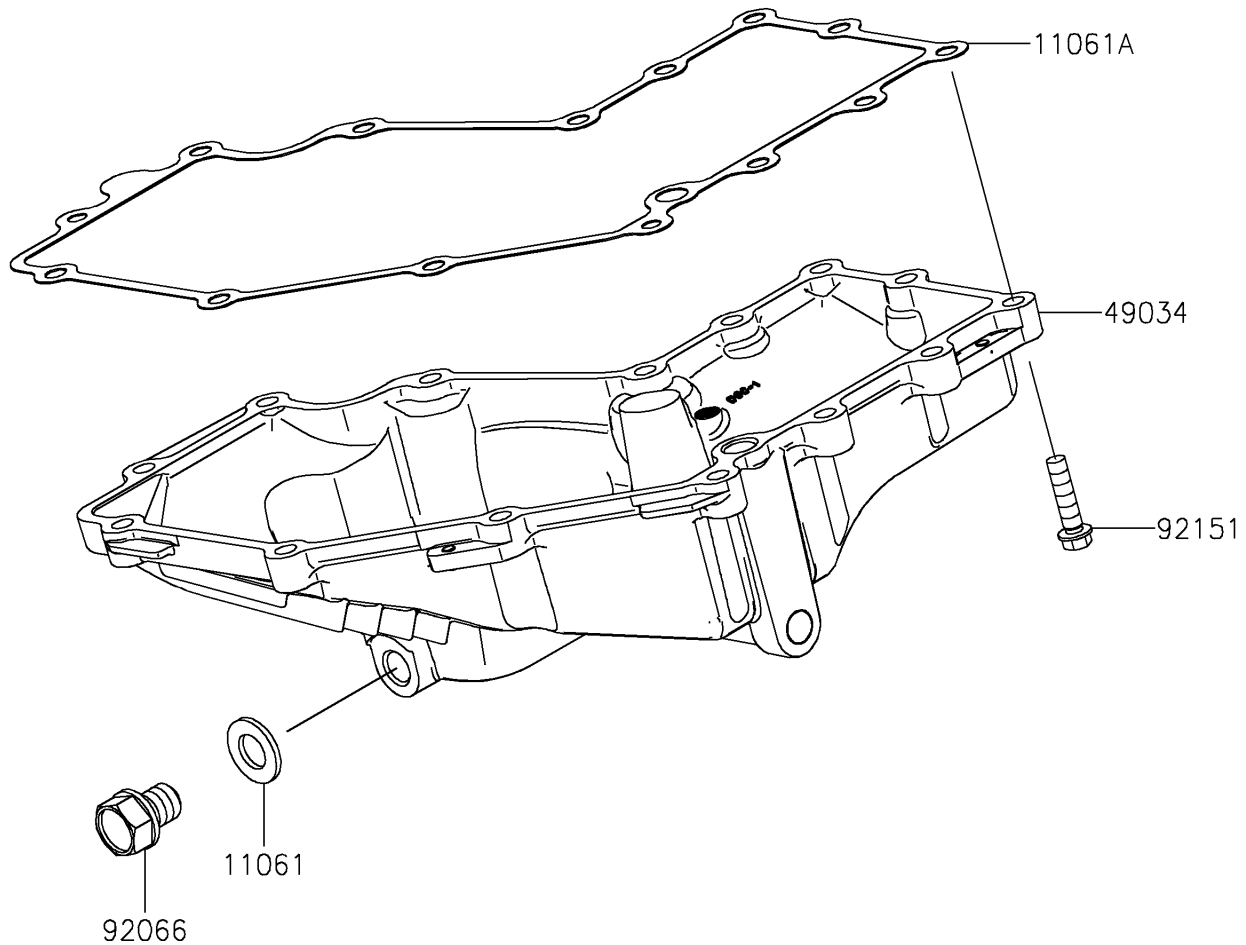

2024 NINJA® 500 SE 40th ANNIVERSARY EDITION ABS

PARTS DIAGRAM

Oil Pan

E1434

2024 NINJA® 500 SE 40th ANNIVERSARY EDITION ABS

PARTS LIST

Oil Pan

ITEM NAME	PART NUMBER	QUANTITY
-----------	-------------	----------
