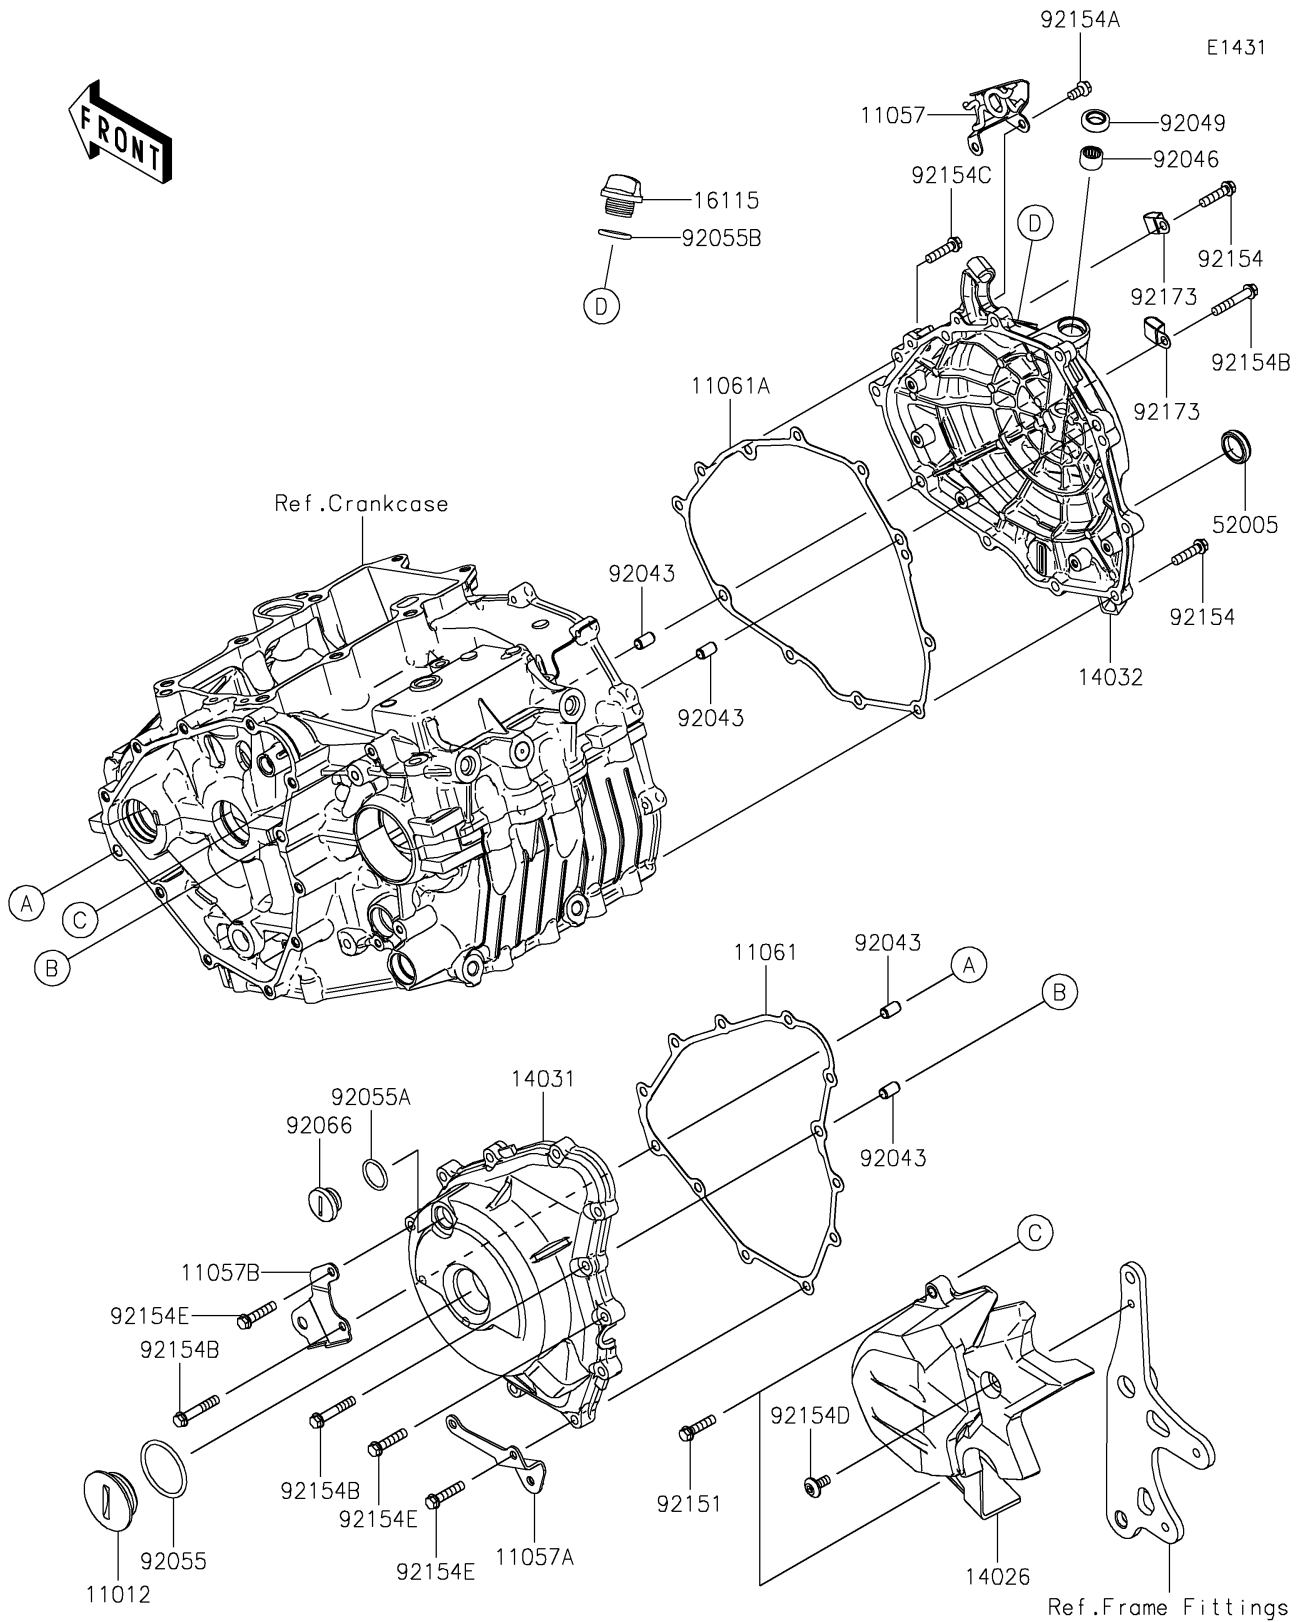

2024 NINJA® 500 KRT EDITION SE ABS

PARTS DIAGRAM

Engine Cover(s)

2024 NINJA® 500 KRT EDITION SE ABS

Kawasaki
Let the Good Times Roll®

PARTS LIST

Engine Cover(s)

ITEM NAME	PART NUMBER	QUANTITY
-----------	-------------	----------
