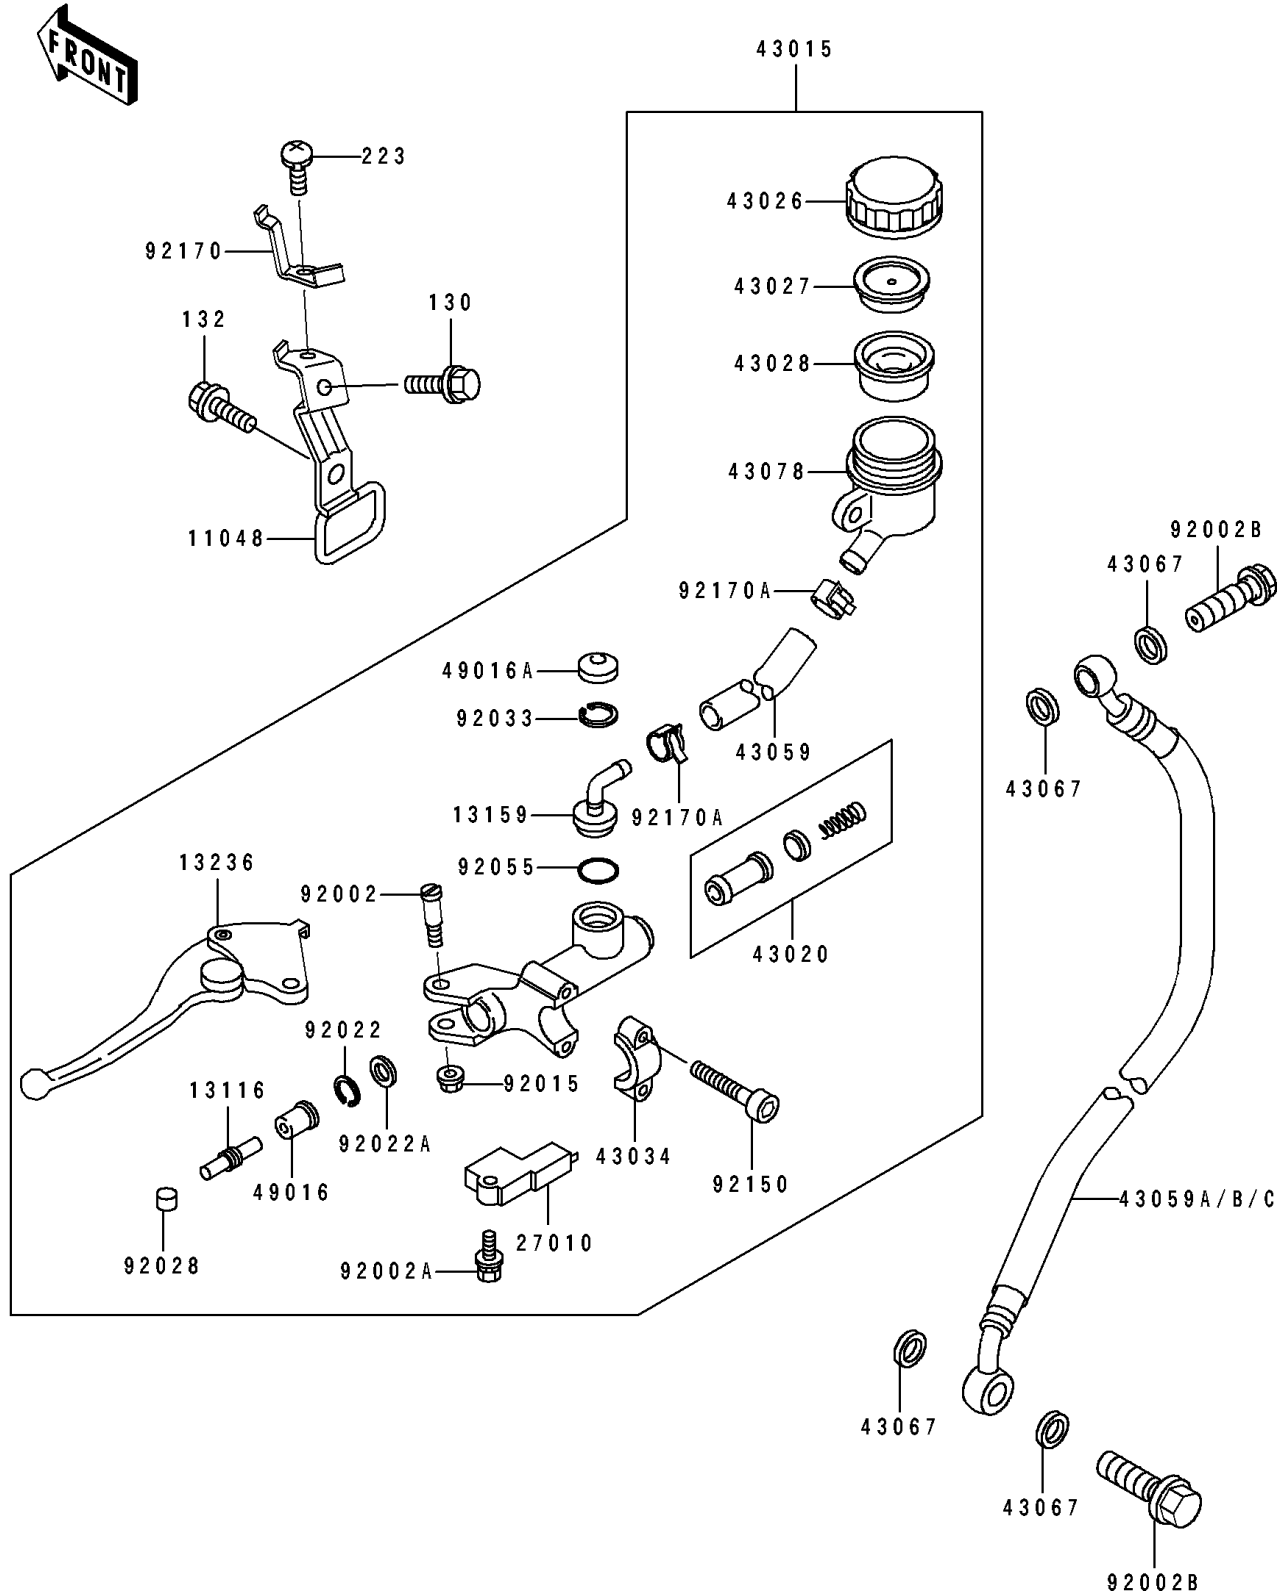

1993 Ninja® ZX™-7

PARTS DIAGRAM

Clutch Master Cylinder

F2380

1993 Ninja[®] ZX[™]-7

PARTS LIST

Clutch Master Cylinder

ITEM NAME

PART NUMBER

QUANTITY
