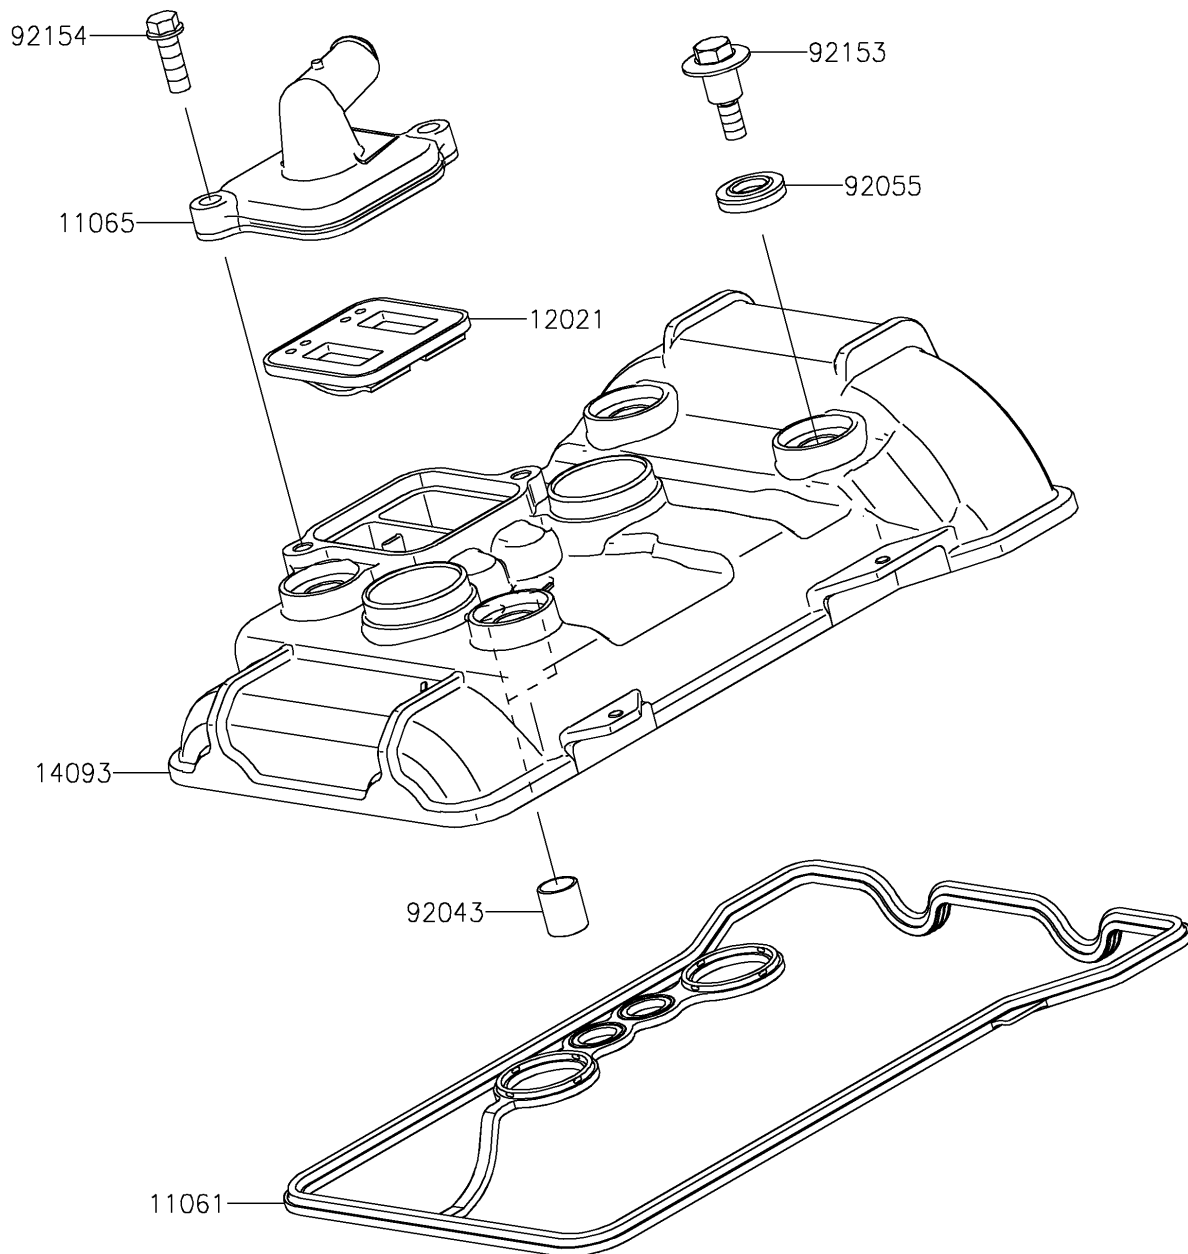

PARTS DIAGRAM Cylinder Head Cover

E1112

2024 NINJA® 500 SE 40th ANNIVERSARY EDITION ABS

PARTS LIST

Cylinder Head Cover

ITEM NAME	PART NUMBER	QUANTITY
-----------	-------------	----------
