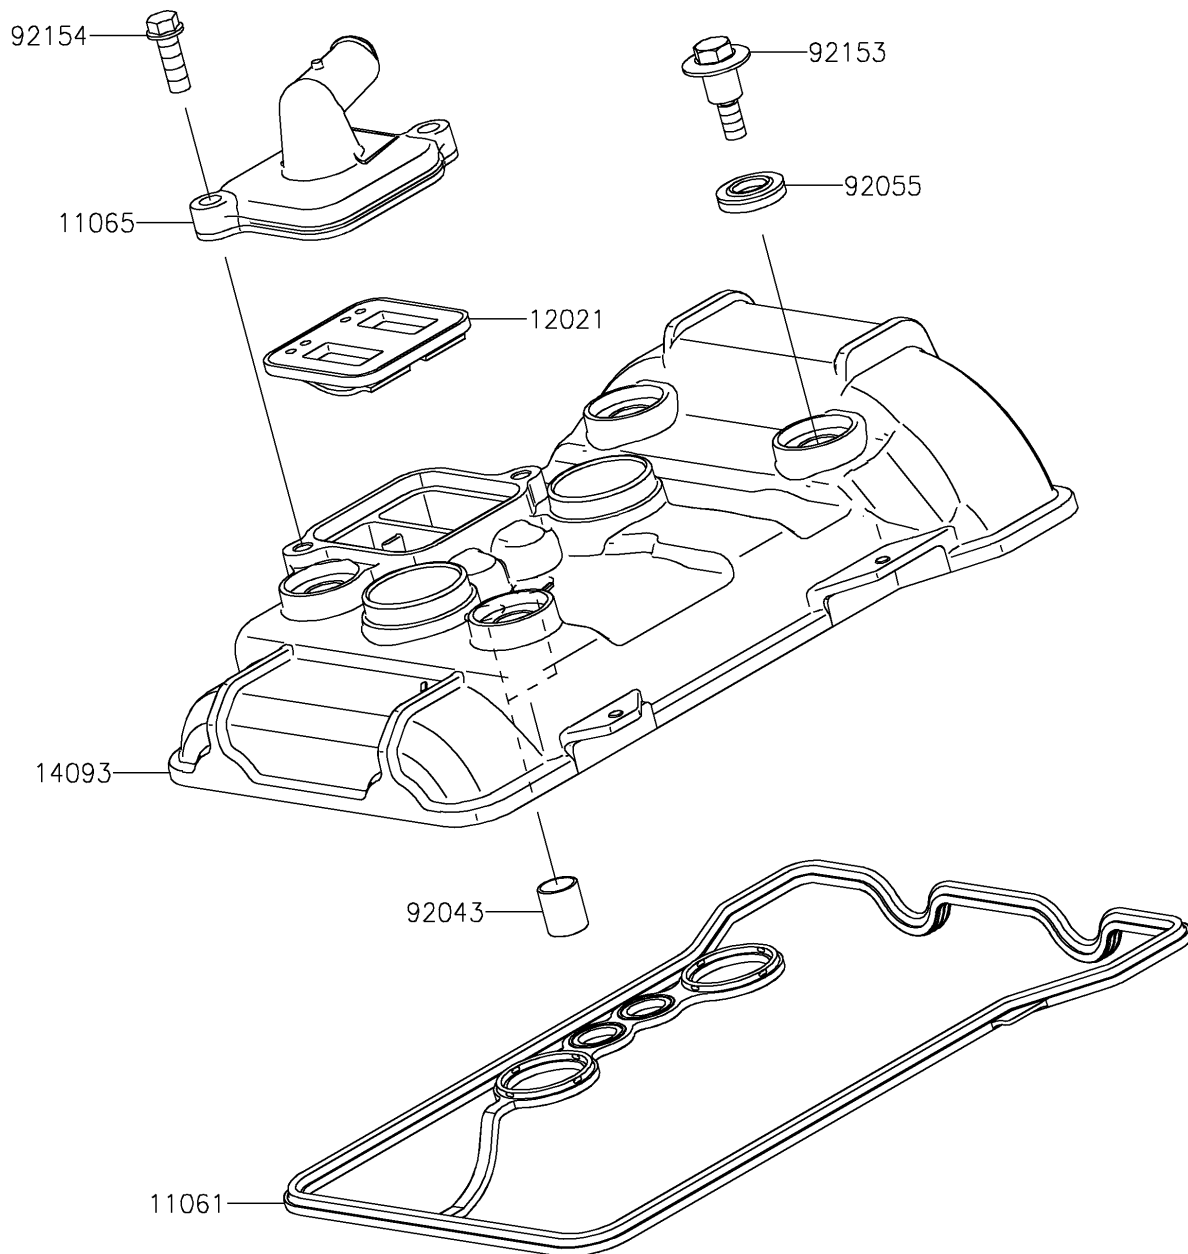

2024 NINJA® 500 SE ABS

PARTS DIAGRAM Cylinder Head Cover

E1112

2024 NINJA[®] 500 SE ABS

PARTS LIST

Cylinder Head Cover

ITEM NAME	PART NUMBER	QUANTITY
-----------	-------------	----------
