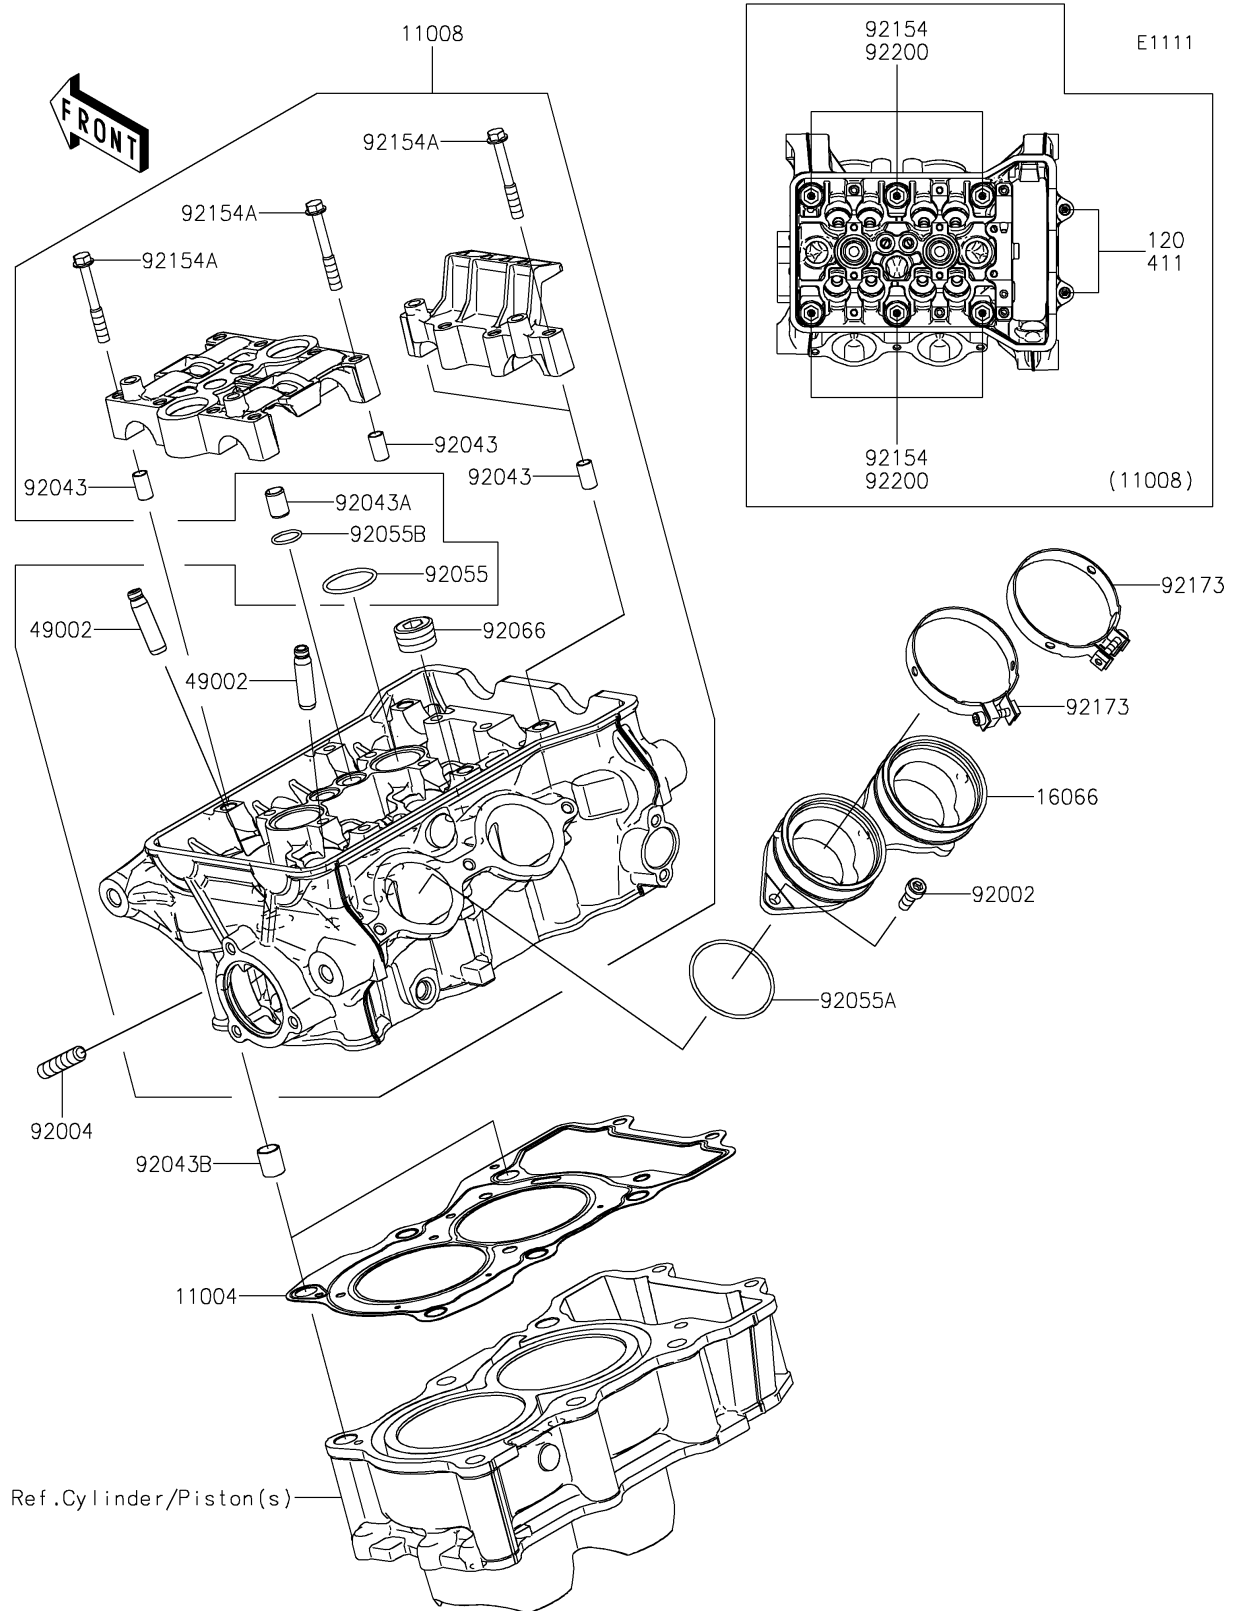

2025 Ninja 500 SE

PARTS DIAGRAM

Cylinder Head

2025 Ninja 500 SE

PARTS LIST

Cylinder Head

ITEM NAME

PART NUMBER

QUANTITY
