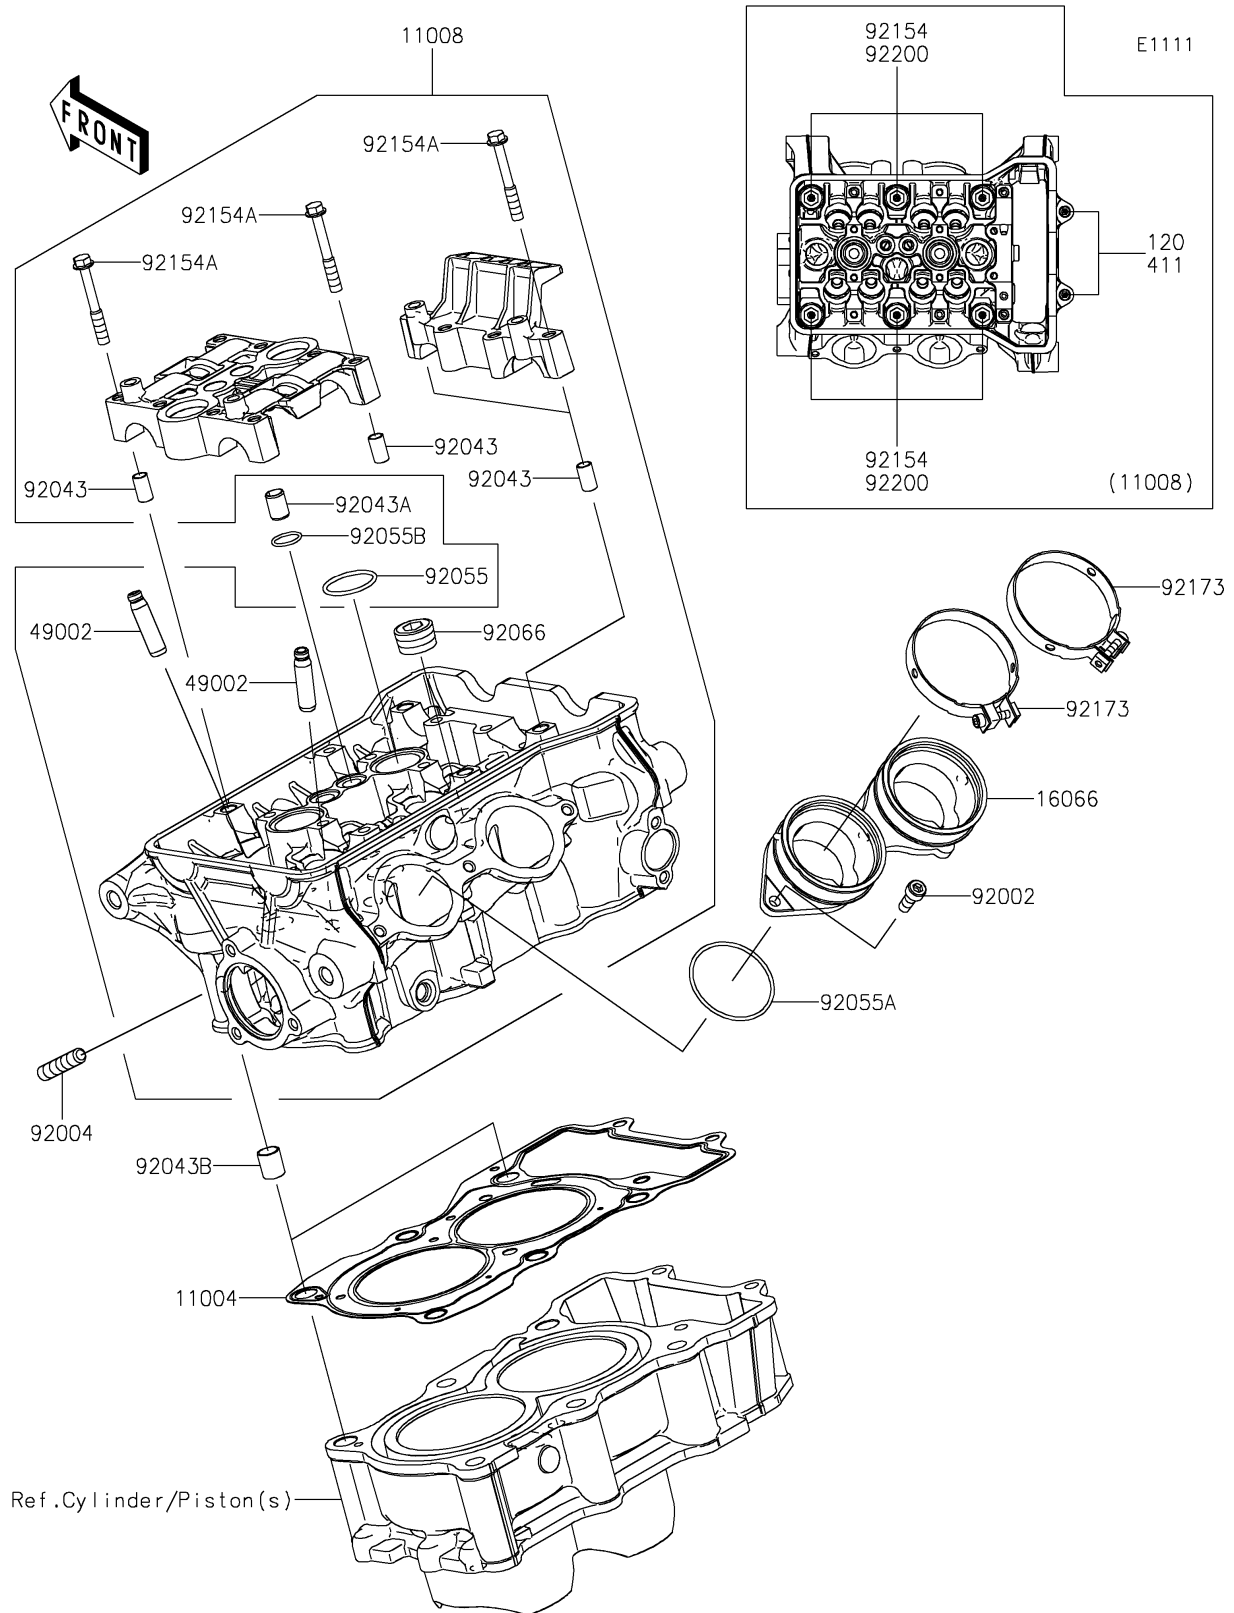

2024 NINJA® 500 SE ABS

PARTS DIAGRAM

Cylinder Head