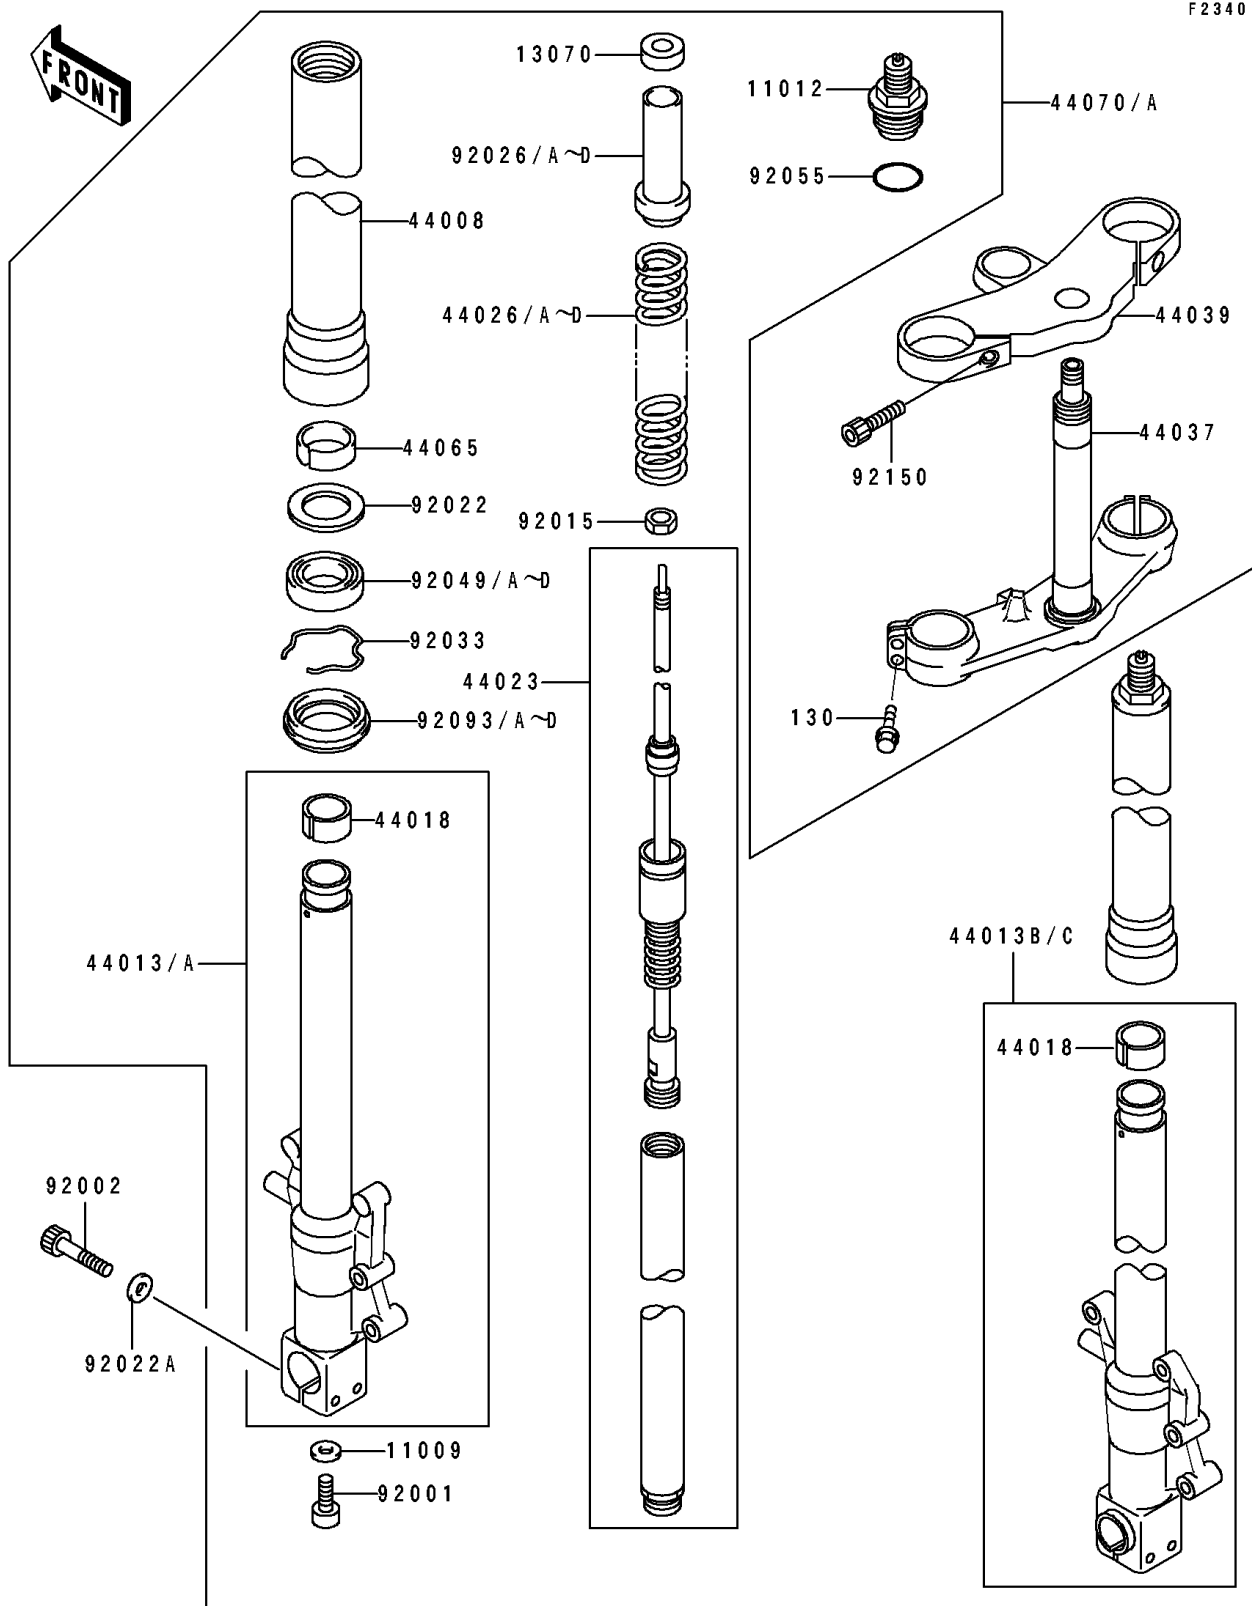

1995 Ninja® ZX™-7

PARTS DIAGRAM

Front Fork

1995 Ninja® ZX™-7

PARTS LIST

Front Fork

ITEM NAME

PART NUMBER

QUANTITY
