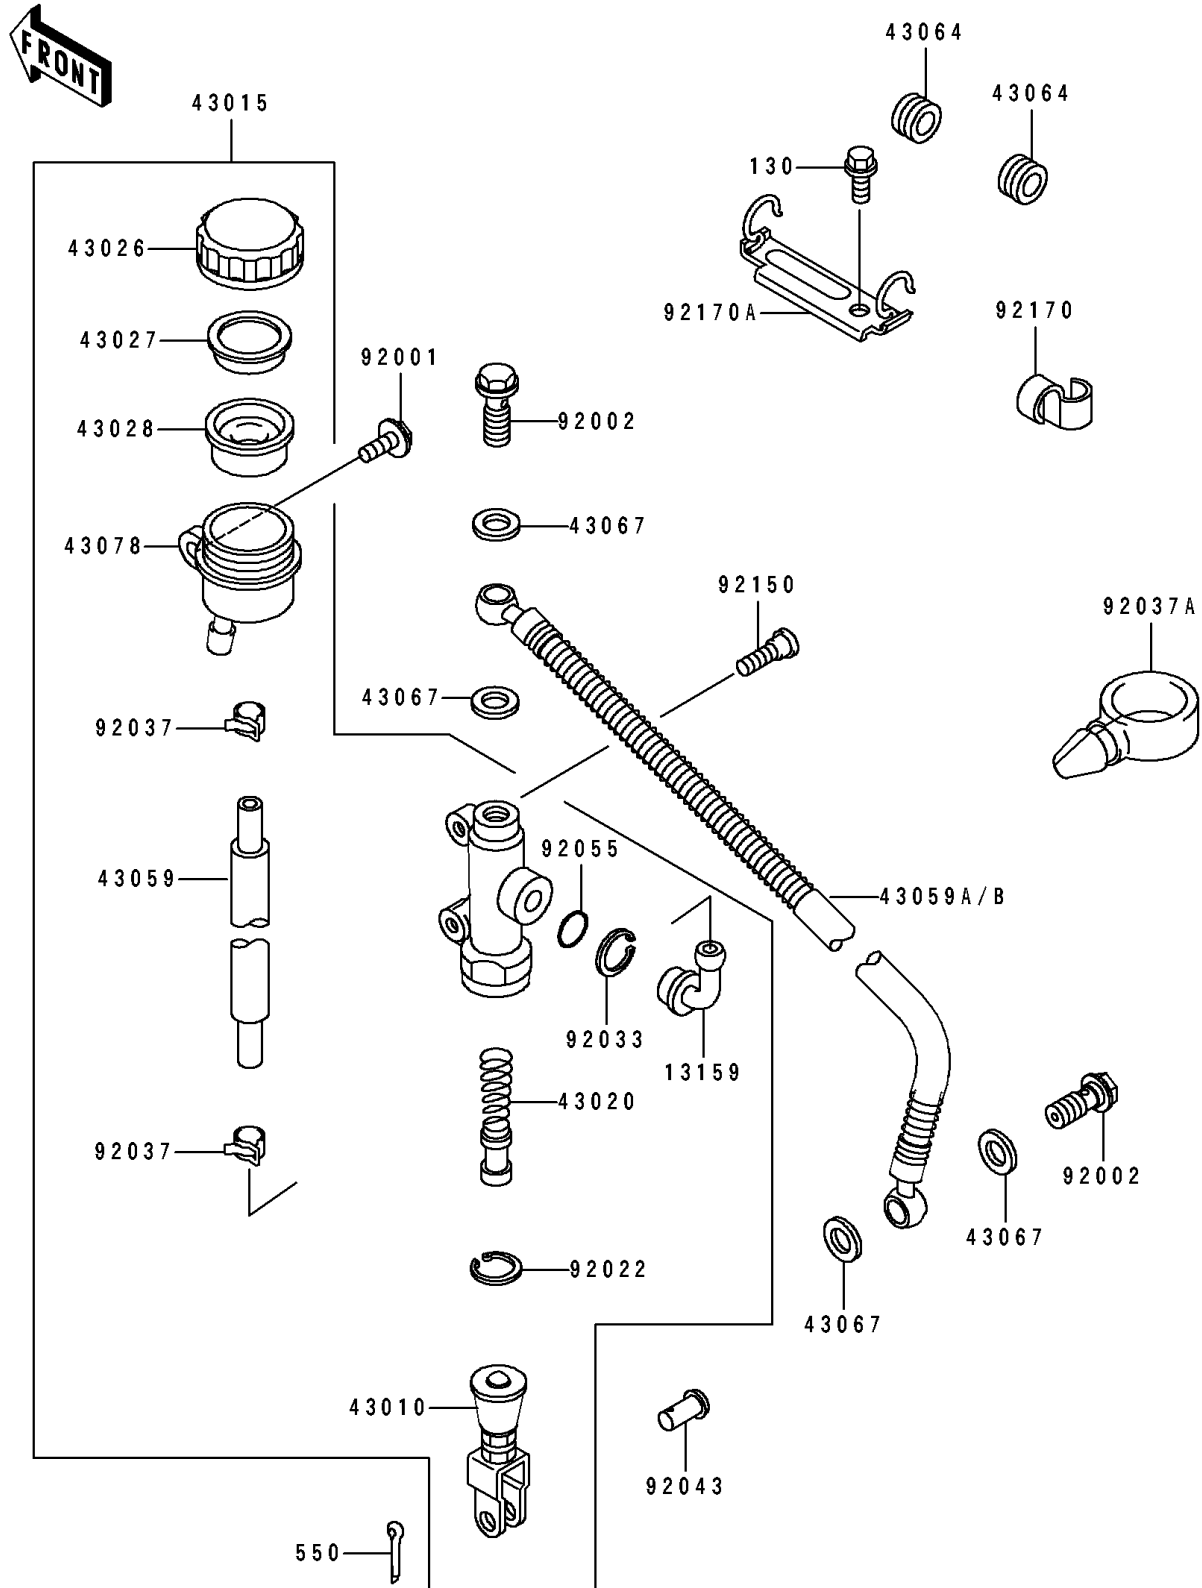

1995 Ninja® ZX™-7

PARTS DIAGRAM

Rear Master Cylinder

F2293

1995 Ninja[®] ZX[™]-7

PARTS LIST

Rear Master Cylinder

ITEM NAME

PART NUMBER

QUANTITY
