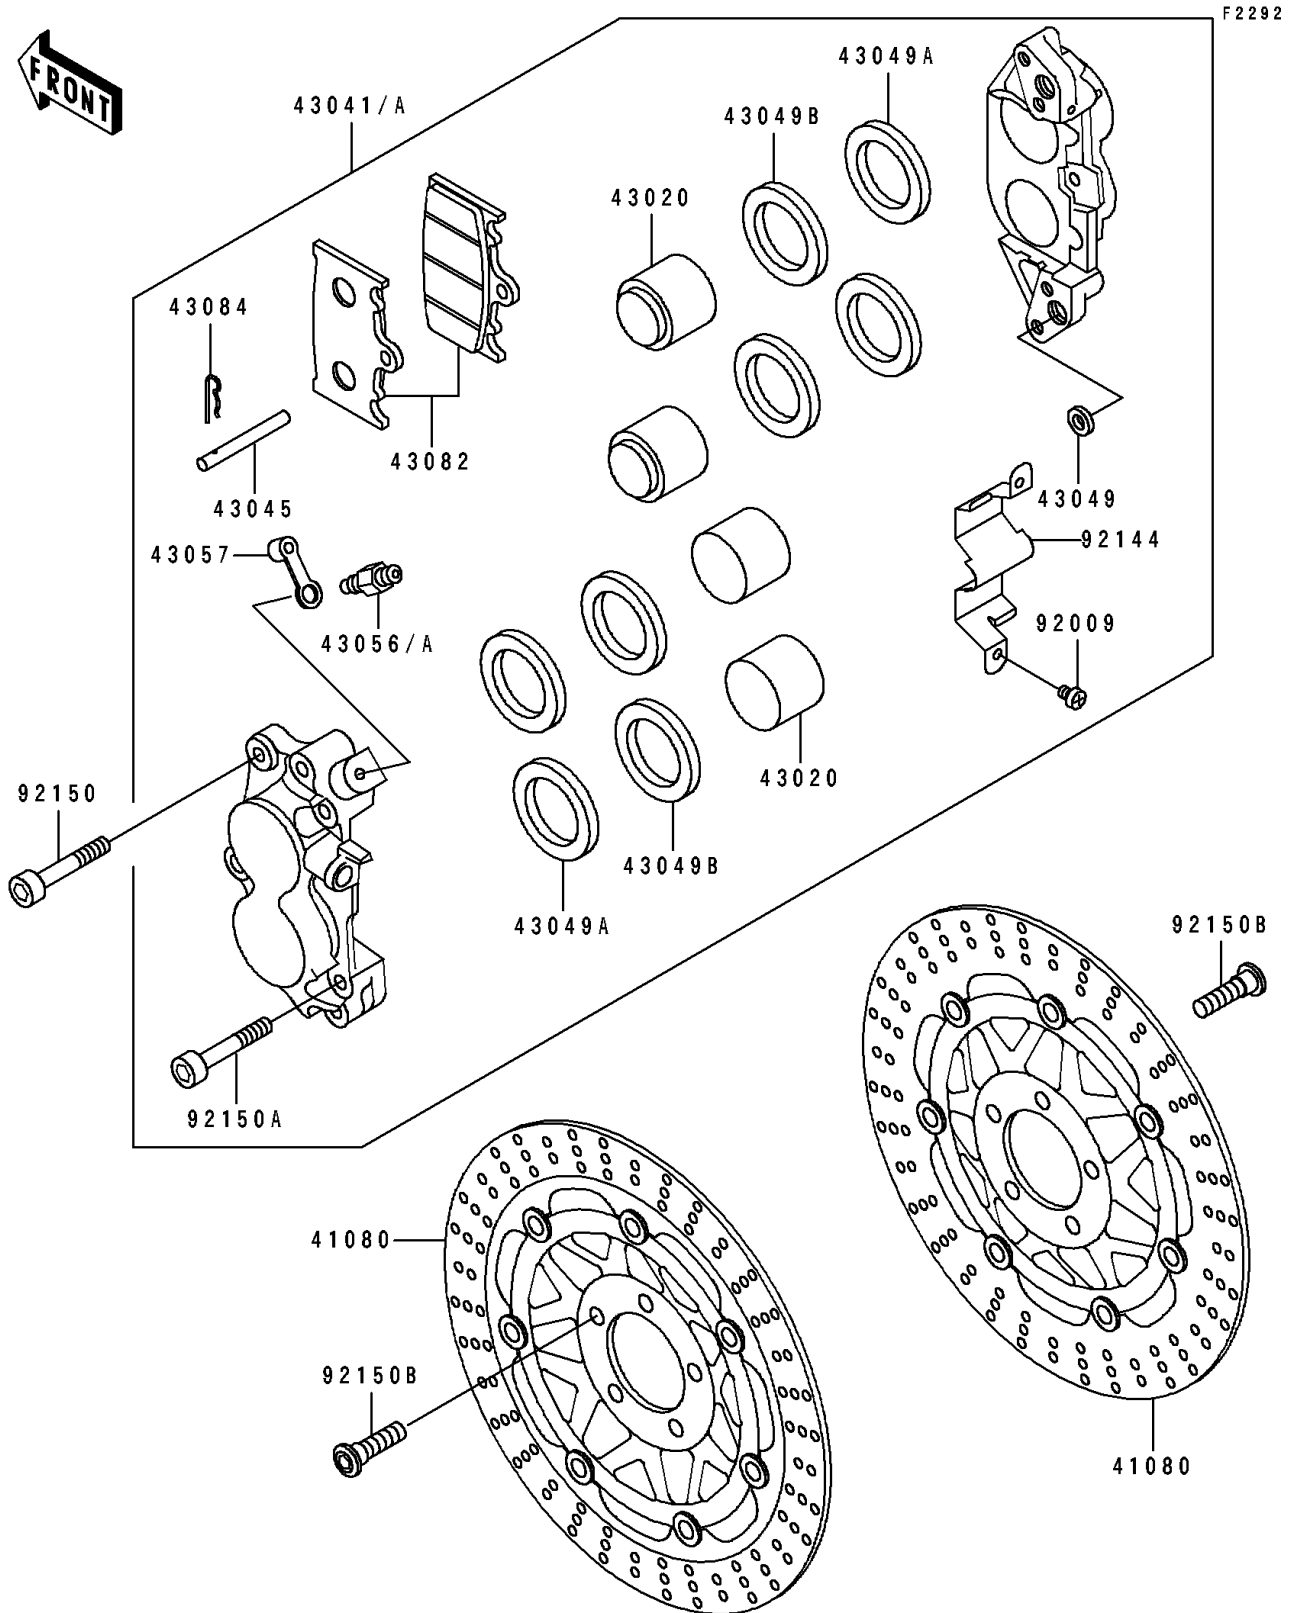

1995 Ninja® ZX™-7

PARTS DIAGRAM

Front Brake

1995 Ninja® ZX™-7

PARTS LIST

Front Brake

ITEM NAME

PART NUMBER

QUANTITY
