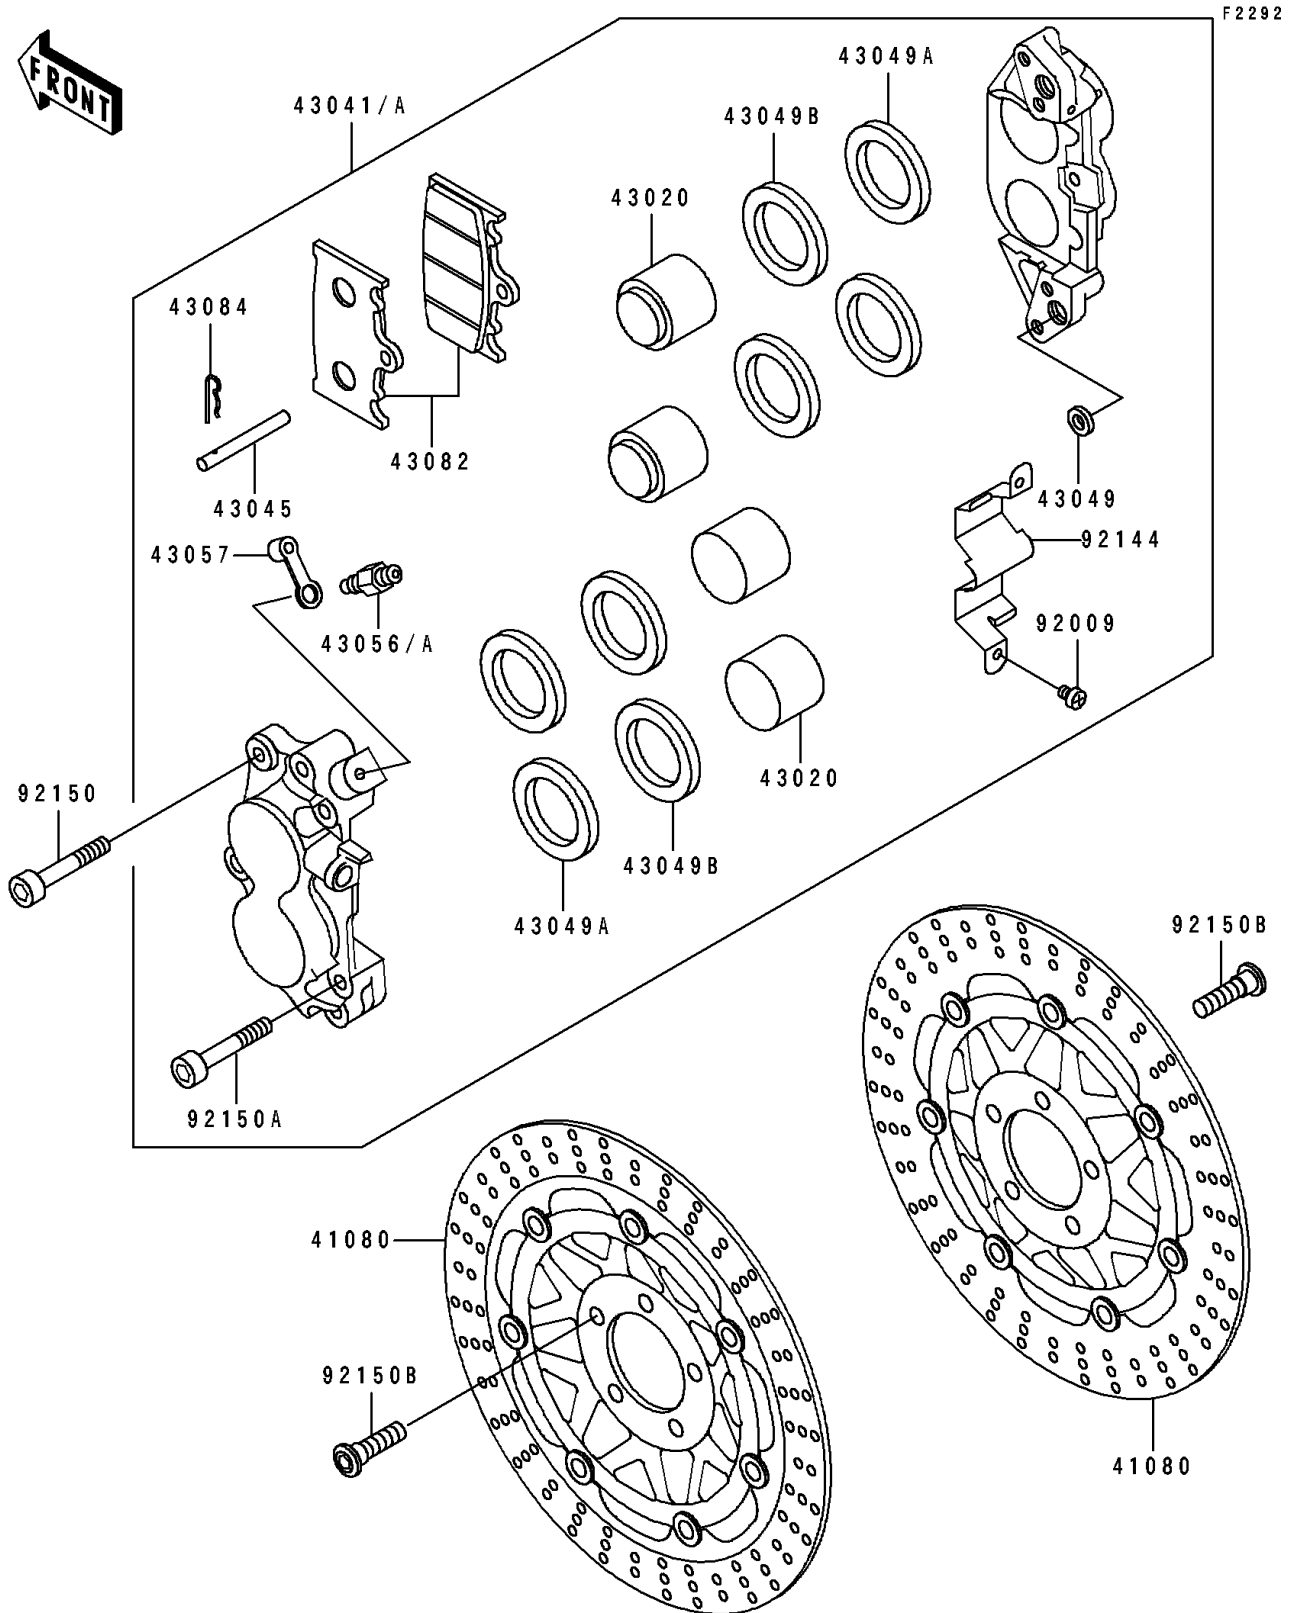

1994 Ninja[®] ZX[™]-7

PARTS DIAGRAM

Front Brake

1994 Ninja[®] ZX[™]-7

PARTS LIST

Front Brake

ITEM NAME

PART NUMBER

QUANTITY
