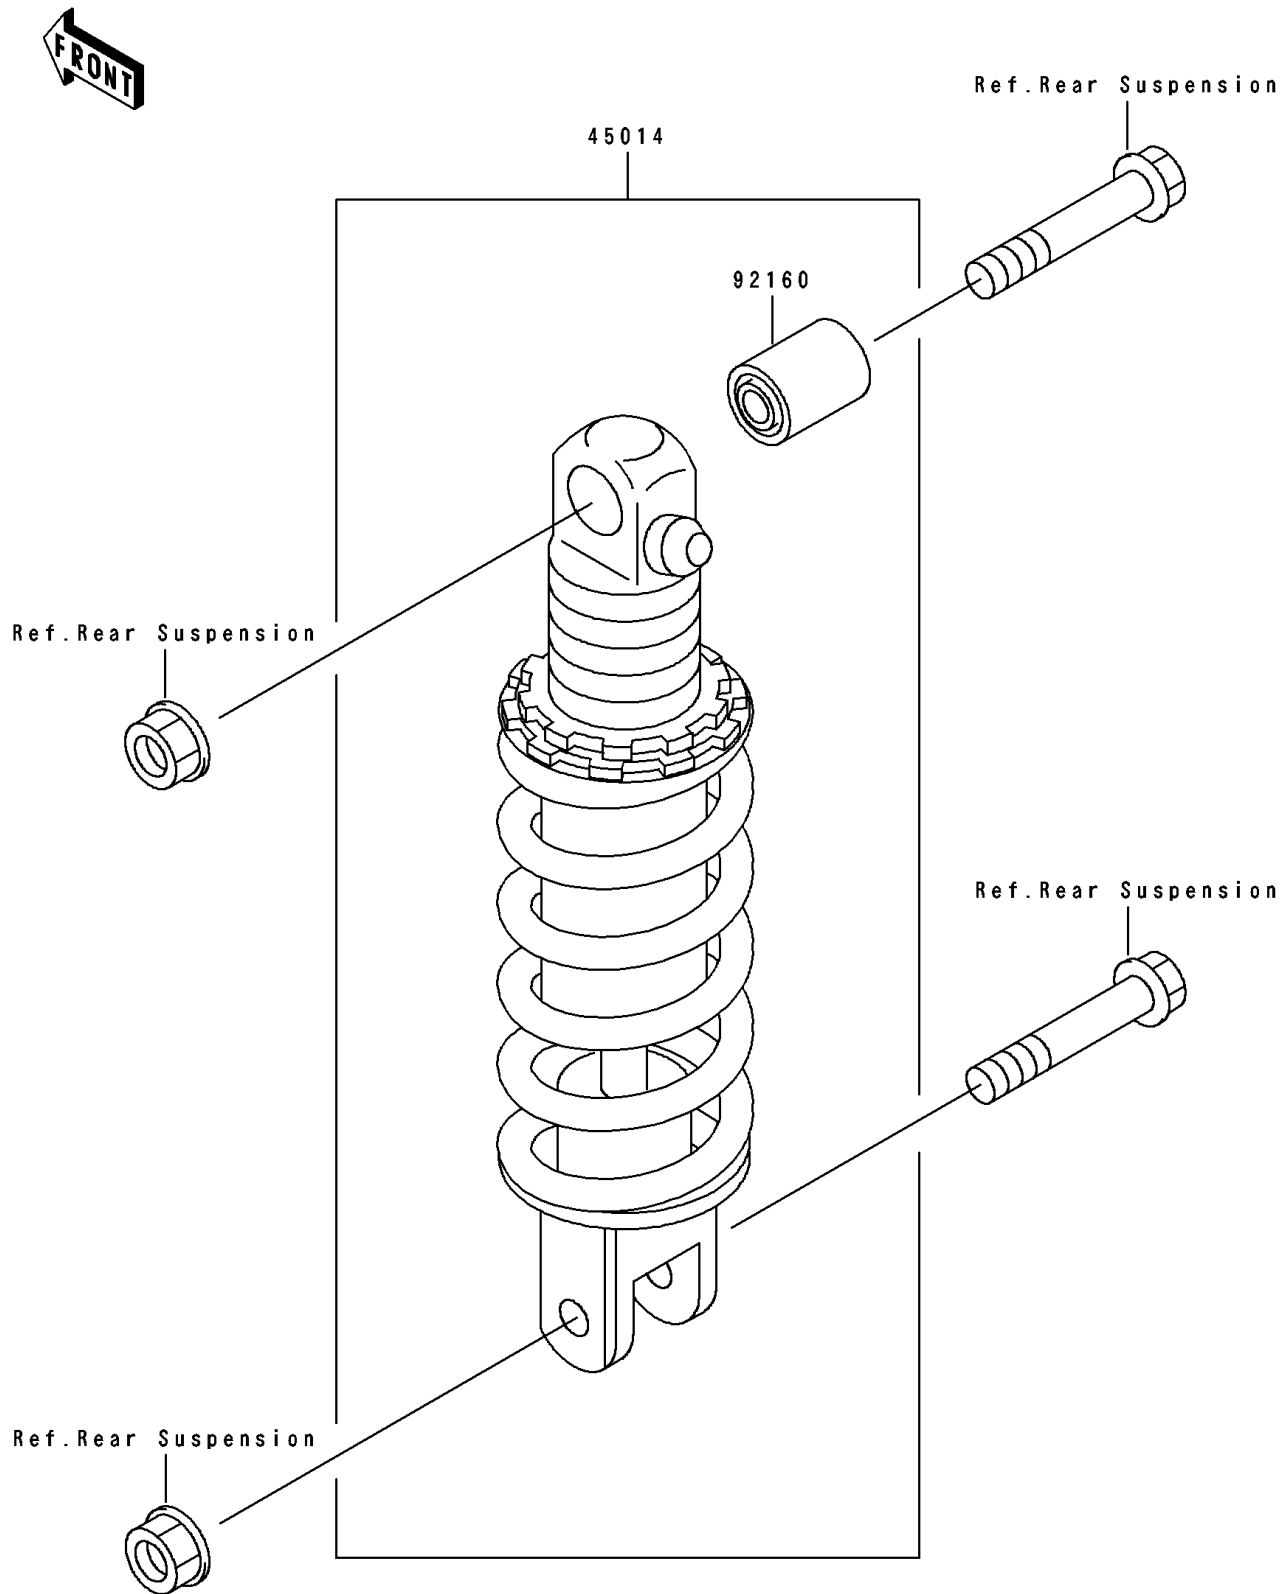

1994 Ninja[®] ZX[™]-7

PARTS DIAGRAM

Shock Absorber(s)

Kawasaki

Let the Good Times Roll[®]

F2280

1994 Ninja[®] ZX[™]-7

PARTS LIST

Shock Absorber(s)

ITEM NAME

PART NUMBER

QUANTITY
